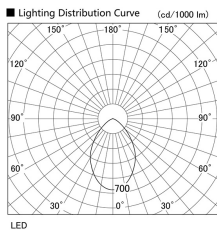

Item no. DD098-3040WW9040

Series Name: Φ 150 Spark

White Reflector

Installation	Recessed mount
Type	Φ 150 Spark
Fixture wattage	30.3W
Beam angle	58 deg
Color Temp.	4000K
CRI	Ra>90
Luminous	2471 lm
Body	Die-cast aluminum alloy
Body finish	N/A
Trim finish	White
Reflector finish	White
IP Rate	IP20
Light source	COB module
Input Voltage	AC220~240V
Dimming Type	Non-Dimmable
Certificate	CE, CCC
Cut Hole	150mm

Height (Weight)	
65.3W	152 (1.5kg)
48.5W	152 (1.5kg)
44.3W	132 (1.3kg)
33.8W	132 (1.3kg)
30.3W	132 (1.3kg)
23.0W	102 (1.0kg)