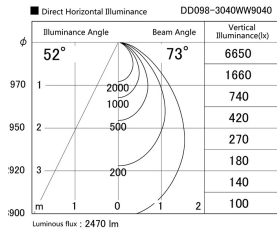

Item no. DD098-3040WW9040

Series Name: Φ 150 Spark

White Reflector

Installation	Recessed mount
Type	Φ 150 Spark
Fixture wattage	30.3W
Beam angle	58 deg
Color Temp.	4000K
CRI	Ra>90
Luminous	2471 lm
Body	Die-cast aluminum alloy
Body finish	N/A
Trim finish	White
Reflector finish	White
IP Rate	IP20
Light source	COB module
Input Voltage	AC220~240V
Dimming Type	Non-Dimmable
Certificate	CE, CCC
Cut Hole	150mm

Height (Weight)	
65.3W	152 (1.5kg)
48.5W	152 (1.5kg)
44.3W	132 (1.3kg)
33.8W	132 (1.3kg)
30.3W	132 (1.3kg)
23.0W	102 (1.0kg)