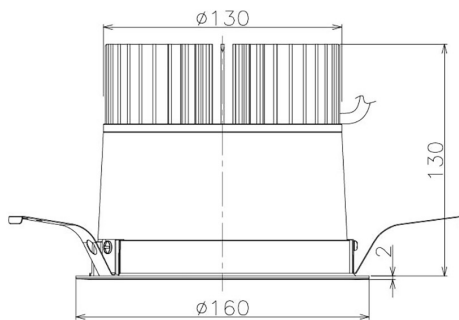

Item no. DD098-3040WW9040

Series Name: Φ 150 Spark

White Reflector

Installation	Recessed mount
Type	Φ 150 Spark
Fixture wattage	30.3W
Beam angle	58 deg
Color Temp.	4000K
CRI	Ra>90
Luminous	2471 lm
Body	Die-cast aluminum alloy
Body finish	N/A
Trim finish	White
Reflector finish	White
IP Rate	IP20
Light source	COB module
Input Voltage	AC220~240V
Dimming Type	Non-Dimmable
Certificate	CE, CCC
Cut Hole	150mm

Height (Weight)	
65.3W	152 (1.5kg)
48.5W	152 (1.5kg)
44.3W	132 (1.3kg)
33.8W	132 (1.3kg)
30.3W	132 (1.3kg)
23.0W	102 (1.0kg)