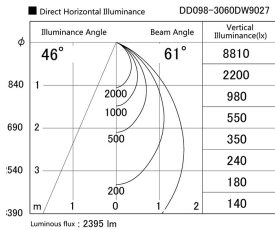

Item no. DD098-3060DW9027

Series Name: Φ 150 Spark

Dark Mirror Reflector

Installation	Recessed mount
Type	Φ 150 Spark
Fixture wattage	30.3W
Beam angle	61 deg
Color Temp.	2700K
CRI	Ra>90
Luminous	2396 lm
Body	Die-cast aluminum alloy
Body finish	N/A
Trim finish	White
Reflector finish	Dark Mirror
IP Rate	IP20
Light source	COB module
Input Voltage	AC220~240V
Dimming Type	Non-Dimmable
Certificate	CE, CCC
Cut Hole	150mm

Height (Weight)	
65.3W	152 (1.5kg)
48.5W	152 (1.5kg)
44.3W	132 (1.3kg)
33.8W	132 (1.3kg)
30.3W	132 (1.3kg)
23.0W	102 (1.0kg)