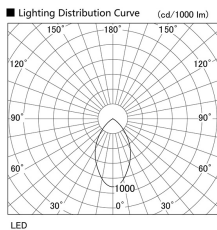

Item no. DD098-3060DW9027

Series Name: Φ 150 Spark

Dark Mirror Reflector

Installation	Recessed mount
Type	Φ 150 Spark
Fixture wattage	30.3W
Beam angle	61 deg
Color Temp.	2700K
CRI	Ra>90
Luminous	2396 lm
Body	Die-cast aluminum alloy
Body finish	N/A
Trim finish	White
Reflector finish	Dark Mirror
IP Rate	IP20
Light source	COB module
Input Voltage	AC220~240V
Dimming Type	Non-Dimmable
Certificate	CE, CCC
Cut Hole	150mm

Height (Weight)	
65.3W	152 (1.5kg)
48.5W	152 (1.5kg)
44.3W	132 (1.3kg)
33.8W	132 (1.3kg)
30.3W	132 (1.3kg)
23.0W	102 (1.0kg)