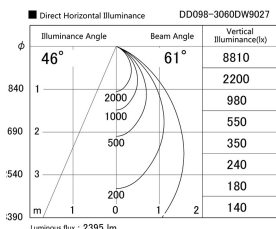

Item no. DD098-3060DW9027

Series Name: Φ 150 Spark

Dark Mirror Reflector

Installation	Recessed mount
Type	
Fixture wattage	30.3W
Beam angle	61 deg
Color Temp.	2700K
CRI	Ra>90
Luminous	2396 lm
Body	Die-cast aluminum alloy
Body finish	N/A
Trim finish	White
Reflector finish	Dark Mirror
IP Rate	IP20
Light source	COB module
Input Voltage	AC220~240V
Dimming Type	Non-Dimmable
Certificate	CE, CCC
Cut Hole	150mm

Height (Weight)	
65.3W	152 (1.5kg)
48.5W	152 (1.5kg)
44.3W	132 (1.3kg)
33.8W	132 (1.3kg)
30.3W	132 (1.3kg)
23.0W	102 (1.0kg)