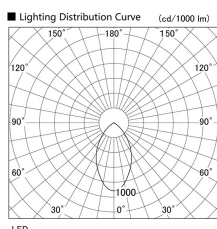

Item no. DD098-3060DW9027

Series Name: Φ 150 Spark

Dark Mirror Reflector

Installation	Recessed mount
Type	
Fixture wattage	30.3W
Beam angle	61 deg
Color Temp.	2700K
CRI	Ra>90
Luminous	2396 lm
Body	Die-cast aluminum alloy
Body finish	N/A
Trim finish	White
Reflector finish	Dark Mirror
IP Rate	IP20
Light source	COB module
Input Voltage	AC220~240V
Dimming Type	Non-Dimmable
Certificate	CE, CCC
Cut Hole	150mm

Height (Weight)	
65.3W	152 (1.5kg)
48.5W	152 (1.5kg)
44.3W	132 (1.3kg)
33.8W	132 (1.3kg)
30.3W	132 (1.3kg)
23.0W	102 (1.0kg)