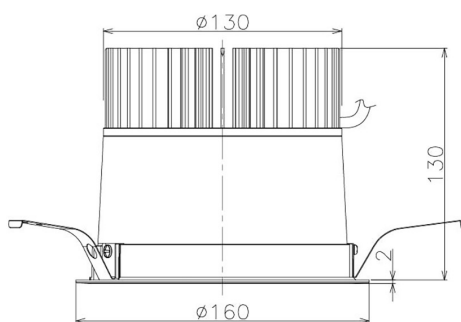

Item no. DD098-3060DW9027

Series Name: Φ 150 Spark

Dark Mirror Reflector

Installation	Recessed mount
Type	
Fixture wattage	30.3W
Beam angle	61 deg
Color Temp.	2700K
CRI	Ra>90
Luminous	2396 lm
Body	Die-cast aluminum alloy
Body finish	N/A
Trim finish	White
Reflector finish	Dark Mirror
IP Rate	IP20
Light source	COB module
Input Voltage	AC220~240V
Dimming Type	Non-Dimmable
Certificate	CE, CCC
Cut Hole	150mm

Height (Weight)	
65.3W	152 (1.5kg)
48.5W	152 (1.5kg)
44.3W	132 (1.3kg)
33.8W	132 (1.3kg)
30.3W	132 (1.3kg)
23.0W	102 (1.0kg)