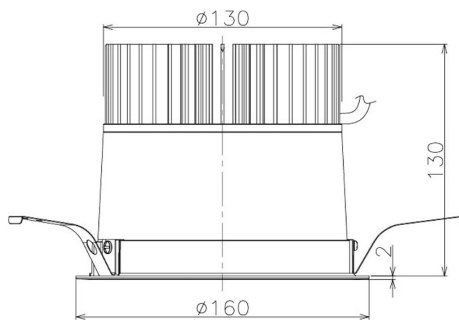

Item no. DD098-3060DW9027

Series Name: Φ 150 Spark

Dark Mirror Reflector

Installation	Recessed mount
Type	Φ 150 Spark
Fixture wattage	30.3W
Beam angle	61 deg
Color Temp.	2700K
CRI	Ra>90
Luminous	2396 lm
Body	Die-cast aluminum alloy
Body finish	N/A
Trim finish	White
Reflector finish	Dark Mirror
IP Rate	IP20
Light source	COB module
Input Voltage	AC220~240V
Dimming Type	Non-Dimmable
Certificate	CE, CCC
Cut Hole	150mm

Height (Weight)	
65.3W	152 (1.5kg)
48.5W	152 (1.5kg)
44.3W	132 (1.3kg)
33.8W	132 (1.3kg)
30.3W	132 (1.3kg)
23.0W	102 (1.0kg)