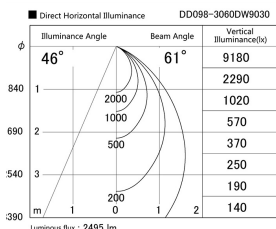

Item no. DD098-3060DW9030

Series Name: Φ 150 Spark

Dark Mirror Reflector

Installation	Recessed mount
Type	Φ 150 Spark
Fixture wattage	30.3W
Beam angle	61 deg
Color Temp.	3000K
CRI	Ra>90
Luminous	2496 lm
Body	Die-cast aluminum alloy
Body finish	N/A
Trim finish	White
Reflector finish	Dark Mirror
IP Rate	IP20
Light source	COB module
Input Voltage	AC220~240V
Dimming Type	Non-Dimmable
Certificate	CE, CCC
Cut Hole	150mm

Height (Weight)	
65.3W	152 (1.5kg)
48.5W	152 (1.5kg)
44.3W	132 (1.3kg)
33.8W	132 (1.3kg)
30.3W	132 (1.3kg)
23.0W	102 (1.0kg)