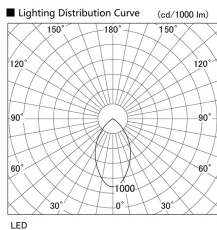

Item no. DD098-3060DW9030

Series Name: Φ 150 Spark

Dark Mirror Reflector

Installation	Recessed mount
Type	
Fixture wattage	30.3W
Beam angle	61 deg
Color Temp.	3000K
CRI	Ra>90
Luminous	2496 lm
Body	Die-cast aluminum alloy
Body finish	N/A
Trim finish	White
Reflector finish	Dark Mirror
IP Rate	IP20
Light source	COB module
Input Voltage	AC220~240V
Dimming Type	Non-Dimmable
Certificate	CE, CCC
Cut Hole	150mm

Height (Weight)	
65.3W	152 (1.5kg)
48.5W	152 (1.5kg)
44.3W	132 (1.3kg)
33.8W	132 (1.3kg)
30.3W	132 (1.3kg)
23.0W	102 (1.0kg)