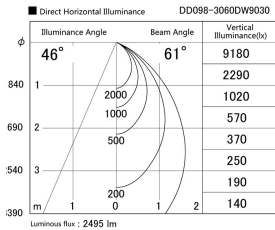

Item no. DD098-3060DW9030

Series Name: Φ 150 Spark

Dark Mirror Reflector

Installation	Recessed mount
Type	
Fixture wattage	30.3W
Beam angle	61 deg
Color Temp.	3000K
CRI	Ra>90
Luminous	2496 lm
Body	Die-cast aluminum alloy
Body finish	N/A
Trim finish	White
Reflector finish	Dark Mirror
IP Rate	IP20
Light source	COB module
Input Voltage	AC220~240V
Dimming Type	Non-Dimmable
Certificate	CE, CCC
Cut Hole	150mm

Height (Weight)	
65.3W	152 (1.5kg)
48.5W	152 (1.5kg)
44.3W	132 (1.3kg)
33.8W	132 (1.3kg)
30.3W	132 (1.3kg)
23.0W	102 (1.0kg)