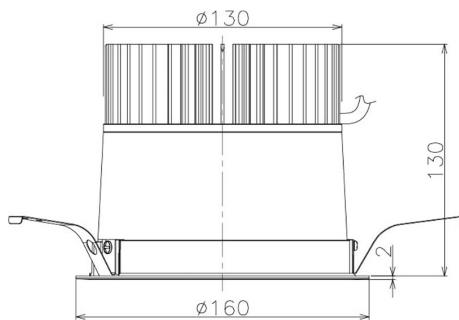

Item no. DD098-3060DW9030

Series Name: Φ 150 Spark

Dark Mirror Reflector

Installation	Recessed mount
Type	
Fixture wattage	30.3W
Beam angle	61 deg
Color Temp.	3000K
CRI	Ra>90
Luminous	2496 lm
Body	Die-cast aluminum alloy
Body finish	N/A
Trim finish	White
Reflector finish	Dark Mirror
IP Rate	IP20
Light source	COB module
Input Voltage	AC220~240V
Dimming Type	Non-Dimmable
Certificate	CE, CCC
Cut Hole	150mm

Height (Weight)	
65.3W	152 (1.5kg)
48.5W	152 (1.5kg)
44.3W	132 (1.3kg)
33.8W	132 (1.3kg)
30.3W	132 (1.3kg)
23.0W	102 (1.0kg)