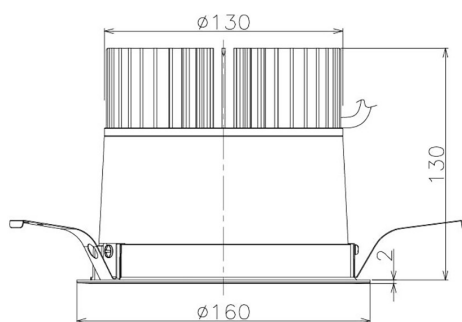

Item no. DD098-3060DW9030

Series Name: Φ 150 Spark

Dark Mirror Reflector

Installation	Recessed mount
Type	Φ 150 Spark
Fixture wattage	30.3W
Beam angle	61 deg
Color Temp.	3000K
CRI	Ra>90
Luminous	2496 lm
Body	Die-cast aluminum alloy
Body finish	N/A
Trim finish	White
Reflector finish	Dark Mirror
IP Rate	IP20
Light source	COB module
Input Voltage	AC220~240V
Dimming Type	Non-Dimmable
Certificate	CE, CCC
Cut Hole	150mm

Height (Weight)	
65.3W	152 (1.5kg)
48.5W	152 (1.5kg)
44.3W	132 (1.3kg)
33.8W	132 (1.3kg)
30.3W	132 (1.3kg)
23.0W	102 (1.0kg)