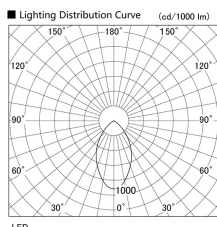

Item no. DD098-3060DW9030

Series Name: Φ 150 Spark

Dark Mirror Reflector

Installation	Recessed mount
Type	Φ 150 Spark
Fixture wattage	30.3W
Beam angle	61 deg
Color Temp.	3000K
CRI	Ra>90
Luminous	2496 lm
Body	Die-cast aluminum alloy
Body finish	N/A
Trim finish	White
Reflector finish	Dark Mirror
IP Rate	IP20
Light source	COB module
Input Voltage	AC220~240V
Dimming Type	Non-Dimmable
Certificate	CE, CCC
Cut Hole	150mm

Height (Weight)	
65.3W	152 (1.5kg)
48.5W	152 (1.5kg)
44.3W	132 (1.3kg)
33.8W	132 (1.3kg)
30.3W	132 (1.3kg)
23.0W	102 (1.0kg)