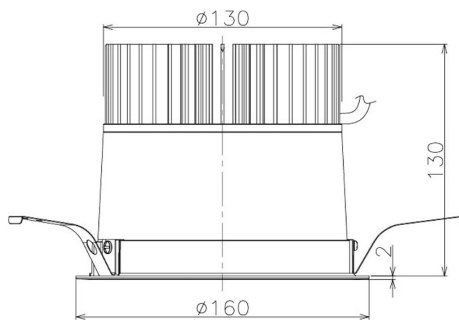

Item no. DD098-3060DW9035

Series Name:  $\Phi$ 150 Spark

Dark Mirror Reflector

Installation	Recessed mount
Type	$\Phi$ 150 Spark
Fixture wattage	30.3W
Beam angle	61 deg
Color Temp.	3500K
CRI	Ra>90
Luminous	2546 lm
Body	Die-cast aluminum alloy
Body finish	N/A
Trim finish	White
Reflector finish	Dark Mirror
IP Rate	IP20
Light source	COB module
Input Voltage	AC220~240V
Dimming Type	Non-Dimmable
Certificate	CE, CCC
Cut Hole	150mm

Height (Weight)	
65.3W	152 (1.5kg)
48.5W	152 (1.5kg)
44.3W	132 (1.3kg)
33.8W	132 (1.3kg)
30.3W	132 (1.3kg)
23.0W	102 (1.0kg)