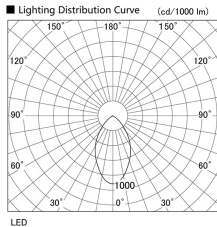

Item no. DD098-3060DW9035

Series Name:  $\Phi$ 150 Spark

Dark Mirror Reflector

Installation	Recessed mount
Type	$\Phi$ 150 Spark
Fixture wattage	30.3W
Beam angle	61 deg
Color Temp.	3500K
CRI	Ra>90
Luminous	2546 lm
Body	Die-cast aluminum alloy
Body finish	N/A
Trim finish	White
Reflector finish	Dark Mirror
IP Rate	IP20
Light source	COB module
Input Voltage	AC220~240V
Dimming Type	Non-Dimmable
Certificate	CE, CCC
Cut Hole	150mm

Height (Weight)	
65.3W	152 (1.5kg)
48.5W	152 (1.5kg)
44.3W	132 (1.3kg)
33.8W	132 (1.3kg)
30.3W	132 (1.3kg)
23.0W	102 (1.0kg)