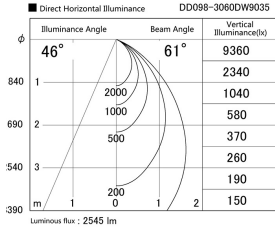

Item no. DD098-3060DW9035

Series Name:  $\Phi$ 150 Spark

Dark Mirror Reflector

Installation	Recessed mount
Type	$\Phi$ 150 Spark
Fixture wattage	30.3W
Beam angle	61 deg
Color Temp.	3500K
CRI	Ra>90
Luminous	2546 lm
Body	Die-cast aluminum alloy
Body finish	N/A
Trim finish	White
Reflector finish	Dark Mirror
IP Rate	IP20
Light source	COB module
Input Voltage	AC220~240V
Dimming Type	Non-Dimmable
Certificate	CE, CCC
Cut Hole	150mm

Height (Weight)	
65.3W	152 (1.5kg)
48.5W	152 (1.5kg)
44.3W	132 (1.3kg)
33.8W	132 (1.3kg)
30.3W	132 (1.3kg)
23.0W	102 (1.0kg)