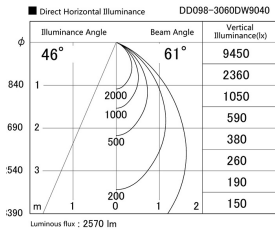

Item no. DD098-3060DW9040

Series Name: Φ 150 Spark

Dark Mirror Reflector

Installation	Recessed mount
Type	
Fixture wattage	30.3W
Beam angle	61 deg
Color Temp.	4000K
CRI	Ra>90
Luminous	2571 lm
Body	Die-cast aluminum alloy
Body finish	N/A
Trim finish	White
Reflector finish	Dark Mirror
IP Rate	IP20
Light source	COB module
Input Voltage	AC220~240V
Dimming Type	Non-Dimmable
Certificate	CE, CCC
Cut Hole	150mm

Height (Weight)	
65.3W	152 (1.5kg)
48.5W	152 (1.5kg)
44.3W	132 (1.3kg)
33.8W	132 (1.3kg)
30.3W	132 (1.3kg)
23.0W	102 (1.0kg)