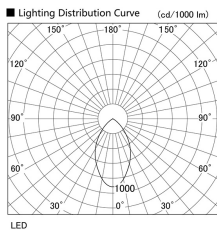

Item no. DD098-3060DW9040

Series Name: Φ 150 Spark

Dark Mirror Reflector

Installation	Recessed mount
Type	
Fixture wattage	30.3W
Beam angle	61 deg
Color Temp.	4000K
CRI	Ra>90
Luminous	2571 lm
Body	Die-cast aluminum alloy
Body finish	N/A
Trim finish	White
Reflector finish	Dark Mirror
IP Rate	IP20
Light source	COB module
Input Voltage	AC220~240V
Dimming Type	Non-Dimmable
Certificate	CE, CCC
Cut Hole	150mm

Height (Weight)	
65.3W	152 (1.5kg)
48.5W	152 (1.5kg)
44.3W	132 (1.3kg)
33.8W	132 (1.3kg)
30.3W	132 (1.3kg)
23.0W	102 (1.0kg)