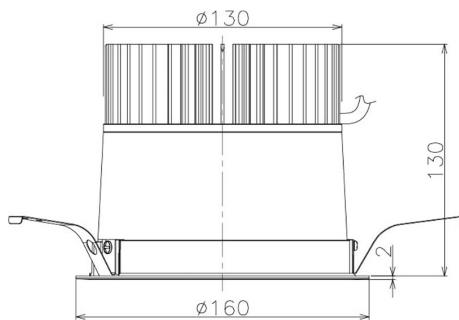

Item no. DD098-3060DW9040

Series Name: Φ 150 Spark

Dark Mirror Reflector

Installation	Recessed mount
Type	
Fixture wattage	30.3W
Beam angle	61 deg
Color Temp.	4000K
CRI	Ra>90
Luminous	2571 lm
Body	Die-cast aluminum alloy
Body finish	N/A
Trim finish	White
Reflector finish	Dark Mirror
IP Rate	IP20
Light source	COB module
Input Voltage	AC220~240V
Dimming Type	Non-Dimmable
Certificate	CE, CCC
Cut Hole	150mm

Height (Weight)	
65.3W	152 (1.5kg)
48.5W	152 (1.5kg)
44.3W	132 (1.3kg)
33.8W	132 (1.3kg)
30.3W	132 (1.3kg)
23.0W	102 (1.0kg)