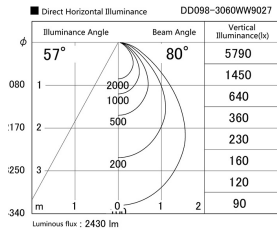

Item no. DD098-3060WW9027

Series Name:  $\Phi$ 150 Spark

White Reflector

Installation	Recessed mount
Type	$\Phi$ 150 Spark
Fixture wattage	30.3W
Beam angle	61 deg
Color Temp.	2700K
CRI	Ra>90
Luminous	2429 lm
Body	Die-cast aluminum alloy
Body finish	N/A
Trim finish	White
Reflector finish	White
IP Rate	IP20
Light source	COB module
Input Voltage	AC220~240V
Dimming Type	Non-Dimmable
Certificate	CE, CCC
Cut Hole	150mm

Height (Weight)	
65.3W	152 (1.5kg)
48.5W	152 (1.5kg)
44.3W	132 (1.3kg)
33.8W	132 (1.3kg)
30.3W	132 (1.3kg)
23.0W	102 (1.0kg)