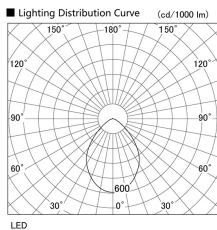

Item no. DD098-3060WW9027

Series Name:  $\Phi$ 150 Spark

White Reflector

Installation	Recessed mount
Type	$\Phi$ 150 Spark
Fixture wattage	30.3W
Beam angle	61 deg
Color Temp.	2700K
CRI	Ra>90
Luminous	2429 lm
Body	Die-cast aluminum alloy
Body finish	N/A
Trim finish	White
Reflector finish	White
IP Rate	IP20
Light source	COB module
Input Voltage	AC220~240V
Dimming Type	Non-Dimmable
Certificate	CE, CCC
Cut Hole	150mm

Height (Weight)	
65.3W	152 (1.5kg)
48.5W	152 (1.5kg)
44.3W	132 (1.3kg)
33.8W	132 (1.3kg)
30.3W	132 (1.3kg)
23.0W	102 (1.0kg)