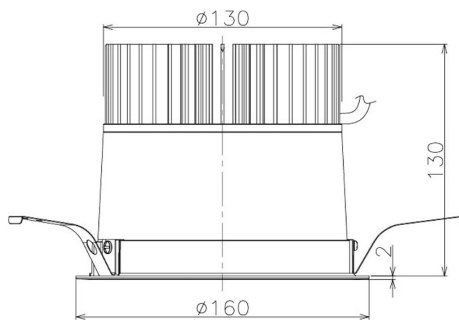

Item no. DD098-3060WW9027

Series Name:  $\Phi$ 150 Spark

White Reflector

Installation	Recessed mount
Type	$\Phi$ 150 Spark
Fixture wattage	30.3W
Beam angle	61 deg
Color Temp.	2700K
CRI	Ra>90
Luminous	2429 lm
Body	Die-cast aluminum alloy
Body finish	N/A
Trim finish	White
Reflector finish	White
IP Rate	IP20
Light source	COB module
Input Voltage	AC220~240V
Dimming Type	Non-Dimmable
Certificate	CE, CCC
Cut Hole	150mm

Height (Weight)	
65.3W	152 (1.5kg)
48.5W	152 (1.5kg)
44.3W	132 (1.3kg)
33.8W	132 (1.3kg)
30.3W	132 (1.3kg)
23.0W	102 (1.0kg)