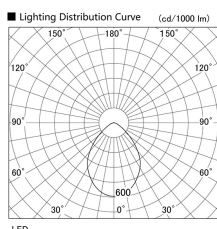

Item no. DD098-3060WW9030

Series Name: Φ 150 Spark

White Reflector

Installation	Recessed mount
Type	
Fixture wattage	30.3W
Beam angle	61 deg
Color Temp.	3000K
CRI	Ra>90
Luminous	2530 lm
Body	Die-cast aluminum alloy
Body finish	N/A
Trim finish	White
Reflector finish	White
IP Rate	IP20
Light source	COB module
Input Voltage	AC220~240V
Dimming Type	Non-Dimmable
Certificate	CE, CCC
Cut Hole	150mm

Height (Weight)	
65.3W	152 (1.5kg)
48.5W	152 (1.5kg)
44.3W	132 (1.3kg)
33.8W	132 (1.3kg)
30.3W	132 (1.3kg)
23.0W	102 (1.0kg)