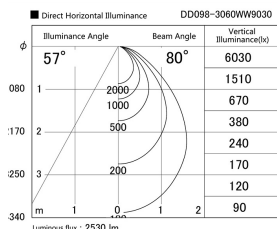

Item no. DD098-3060WW9030

Series Name: Φ 150 Spark

White Reflector

Installation	Recessed mount
Type	
Fixture wattage	30.3W
Beam angle	61 deg
Color Temp.	3000K
CRI	Ra>90
Luminous	2530 lm
Body	Die-cast aluminum alloy
Body finish	N/A
Trim finish	White
Reflector finish	White
IP Rate	IP20
Light source	COB module
Input Voltage	AC220~240V
Dimming Type	Non-Dimmable
Certificate	CE, CCC
Cut Hole	150mm

Height (Weight)	
65.3W	152 (1.5kg)
48.5W	152 (1.5kg)
44.3W	132 (1.3kg)
33.8W	132 (1.3kg)
30.3W	132 (1.3kg)
23.0W	102 (1.0kg)