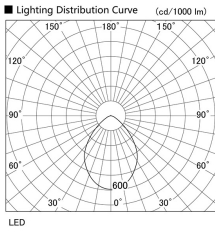

Item no. DD098-3060WW9035

Series Name:  $\Phi$ 150 Spark

White Reflector

Installation	Recessed mount
Type	$\Phi$ 150 Spark
Fixture wattage	30.3W
Beam angle	61 deg
Color Temp.	3500K
CRI	Ra>90
Luminous	2581 lm
Body	Die-cast aluminum alloy
Body finish	N/A
Trim finish	White
Reflector finish	White
IP Rate	IP20
Light source	COB module
Input Voltage	AC220~240V
Dimming Type	Non-Dimmable
Certificate	CE, CCC
Cut Hole	150mm

Height (Weight)	
65.3W	152 (1.5kg)
48.5W	152 (1.5kg)
44.3W	132 (1.3kg)
33.8W	132 (1.3kg)
30.3W	132 (1.3kg)
23.0W	102 (1.0kg)