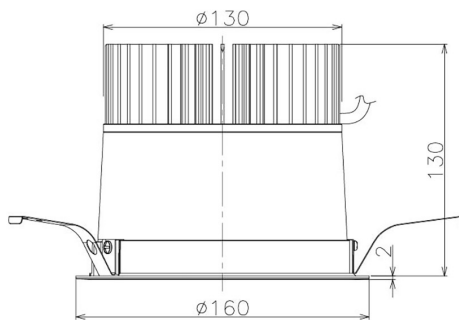

Item no. DD098-3060WW9035

Series Name:  $\Phi$ 150 Spark

White Reflector

Installation	Recessed mount
Type	$\Phi$ 150 Spark
Fixture wattage	30.3W
Beam angle	61 deg
Color Temp.	3500K
CRI	Ra>90
Luminous	2581 lm
Body	Die-cast aluminum alloy
Body finish	N/A
Trim finish	White
Reflector finish	White
IP Rate	IP20
Light source	COB module
Input Voltage	AC220~240V
Dimming Type	Non-Dimmable
Certificate	CE, CCC
Cut Hole	150mm

Height (Weight)	
65.3W	152 (1.5kg)
48.5W	152 (1.5kg)
44.3W	132 (1.3kg)
33.8W	132 (1.3kg)
30.3W	132 (1.3kg)
23.0W	102 (1.0kg)