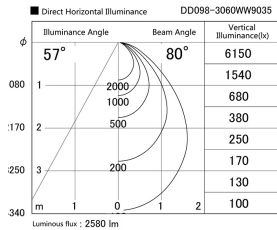

Item no. DD098-3060WW9035

Series Name:  $\Phi$ 150 Spark

White Reflector

Installation	Recessed mount
Type	$\Phi$ 150 Spark
Fixture wattage	30.3W
Beam angle	61 deg
Color Temp.	3500K
CRI	Ra>90
Luminous	2581 lm
Body	Die-cast aluminum alloy
Body finish	N/A
Trim finish	White
Reflector finish	White
IP Rate	IP20
Light source	COB module
Input Voltage	AC220~240V
Dimming Type	Non-Dimmable
Certificate	CE, CCC
Cut Hole	150mm

Height (Weight)	
65.3W	152 (1.5kg)
48.5W	152 (1.5kg)
44.3W	132 (1.3kg)
33.8W	132 (1.3kg)
30.3W	132 (1.3kg)
23.0W	102 (1.0kg)