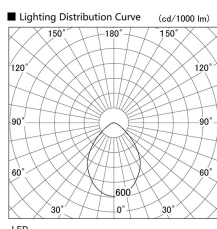

Item no. DD098-3060WW9040

Series Name: Φ 150 Spark

White Reflector

Installation	Recessed mount
Type	
Fixture wattage	30.3W
Beam angle	61 deg
Color Temp.	4000K
CRI	Ra>90
Luminous	2606 lm
Body	Die-cast aluminum alloy
Body finish	N/A
Trim finish	White
Reflector finish	White
IP Rate	IP20
Light source	COB module
Input Voltage	AC220~240V
Dimming Type	Non-Dimmable
Certificate	CE, CCC
Cut Hole	150mm

Height (Weight)	
65.3W	152 (1.5kg)
48.5W	152 (1.5kg)
44.3W	132 (1.3kg)
33.8W	132 (1.3kg)
30.3W	132 (1.3kg)
23.0W	102 (1.0kg)