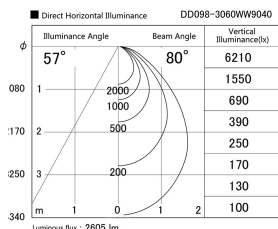

Item no. DD098-3060WW9040

Series Name: Φ 150 Spark

White Reflector

Installation	Recessed mount
Type	
Fixture wattage	30.3W
Beam angle	61 deg
Color Temp.	4000K
CRI	Ra>90
Luminous	2606 lm
Body	Die-cast aluminum alloy
Body finish	N/A
Trim finish	White
Reflector finish	White
IP Rate	IP20
Light source	COB module
Input Voltage	AC220~240V
Dimming Type	Non-Dimmable
Certificate	CE, CCC
Cut Hole	150mm

Height (Weight)	
65.3W	152 (1.5kg)
48.5W	152 (1.5kg)
44.3W	132 (1.3kg)
33.8W	132 (1.3kg)
30.3W	132 (1.3kg)
23.0W	102 (1.0kg)