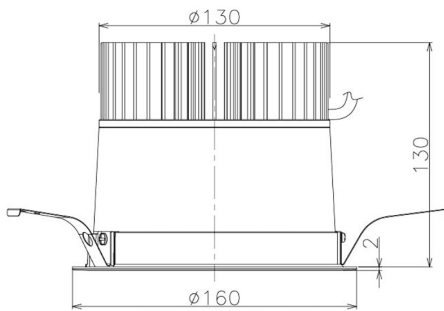

Item no. DD098-3420DW9027

Series Name: Φ 150 Spark

Dark Mirror Reflector

Installation	Recessed mount
Type	Φ 150 Spark
Fixture wattage	33.8W
Beam angle	23 deg
Color Temp.	2700K
CRI	Ra>90
Luminous	2732 lm
Body	Die-cast aluminum alloy
Body finish	N/A
Trim finish	White
Reflector finish	Dark Mirror
IP Rate	IP20
Light source	COB module
Input Voltage	AC220~240V
Dimming Type	Non-Dimmable
Certificate	CE, CCC
Cut Hole	150mm

Height (Weight)	
65.3W	152 (1.5kg)
48.5W	152 (1.5kg)
44.3W	132 (1.3kg)
33.8W	132 (1.3kg)
30.3W	132 (1.3kg)
23.0W	102 (1.0kg)