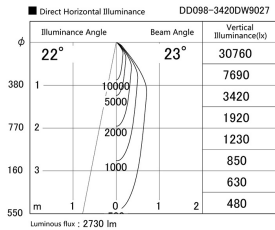

Item no. DD098-3420DW9027

Series Name: Φ 150 Spark

Dark Mirror Reflector

Installation	Recessed mount
Type	Φ 150 Spark
Fixture wattage	33.8W
Beam angle	23 deg
Color Temp.	2700K
CRI	Ra>90
Luminous	2732 lm
Body	Die-cast aluminum alloy
Body finish	N/A
Trim finish	White
Reflector finish	Dark Mirror
IP Rate	IP20
Light source	COB module
Input Voltage	AC220~240V
Dimming Type	Non-Dimmable
Certificate	CE, CCC
Cut Hole	150mm

Height (Weight)	
65.3W	152 (1.5kg)
48.5W	152 (1.5kg)
44.3W	132 (1.3kg)
33.8W	132 (1.3kg)
30.3W	132 (1.3kg)
23.0W	102 (1.0kg)