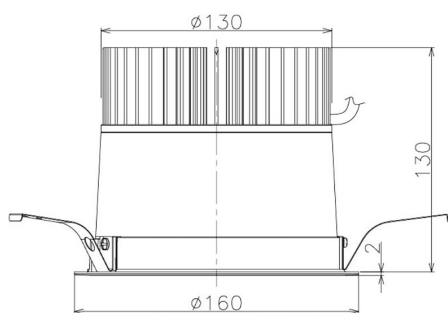

Item no. DD098-3420DW9027

Series Name: Φ 150 Spark

Dark Mirror Reflector

Installation	Recessed mount
Type	
Fixture wattage	33.8W
Beam angle	23 deg
Color Temp.	2700K
CRI	Ra>90
Luminous	2732 lm
Body	Die-cast aluminum alloy
Body finish	N/A
Trim finish	White
Reflector finish	Dark Mirror
IP Rate	IP20
Light source	COB module
Input Voltage	AC220~240V
Dimming Type	Non-Dimmable
Certificate	CE, CCC
Cut Hole	150mm

Height (Weight)	
65.3W	152 (1.5kg)
48.5W	152 (1.5kg)
44.3W	132 (1.3kg)
33.8W	132 (1.3kg)
30.3W	132 (1.3kg)
23.0W	102 (1.0kg)