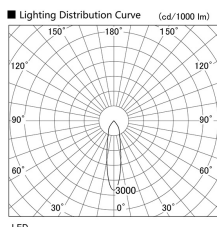

Item no. DD098-3420DW9027

Series Name: Φ 150 Spark

Dark Mirror Reflector

Installation	Recessed mount
Type	
Fixture wattage	33.8W
Beam angle	23 deg
Color Temp.	2700K
CRI	Ra>90
Luminous	2732 lm
Body	Die-cast aluminum alloy
Body finish	N/A
Trim finish	White
Reflector finish	Dark Mirror
IP Rate	IP20
Light source	COB module
Input Voltage	AC220~240V
Dimming Type	Non-Dimmable
Certificate	CE, CCC
Cut Hole	150mm

Height (Weight)	
65.3W	152 (1.5kg)
48.5W	152 (1.5kg)
44.3W	132 (1.3kg)
33.8W	132 (1.3kg)
30.3W	132 (1.3kg)
23.0W	102 (1.0kg)