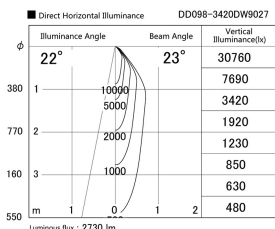

Item no. DD098-3420DW9027

Series Name: Φ 150 Spark

Dark Mirror Reflector

Installation	Recessed mount
Type	
Fixture wattage	33.8W
Beam angle	23 deg
Color Temp.	2700K
CRI	Ra>90
Luminous	2732 lm
Body	Die-cast aluminum alloy
Body finish	N/A
Trim finish	White
Reflector finish	Dark Mirror
IP Rate	IP20
Light source	COB module
Input Voltage	AC220~240V
Dimming Type	Non-Dimmable
Certificate	CE, CCC
Cut Hole	150mm

Height (Weight)	
65.3W	152 (1.5kg)
48.5W	152 (1.5kg)
44.3W	132 (1.3kg)
33.8W	132 (1.3kg)
30.3W	132 (1.3kg)
23.0W	102 (1.0kg)