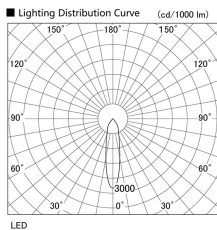

Item no. DD098-3420DW9027

Series Name: Φ 150 Spark

Dark Mirror Reflector

Installation	Recessed mount
Type	Φ 150 Spark
Fixture wattage	33.8W
Beam angle	23 deg
Color Temp.	2700K
CRI	Ra>90
Luminous	2732 lm
Body	Die-cast aluminum alloy
Body finish	N/A
Trim finish	White
Reflector finish	Dark Mirror
IP Rate	IP20
Light source	COB module
Input Voltage	AC220~240V
Dimming Type	Non-Dimmable
Certificate	CE, CCC
Cut Hole	150mm

Height (Weight)	
65.3W	152 (1.5kg)
48.5W	152 (1.5kg)
44.3W	132 (1.3kg)
33.8W	132 (1.3kg)
30.3W	132 (1.3kg)
23.0W	102 (1.0kg)