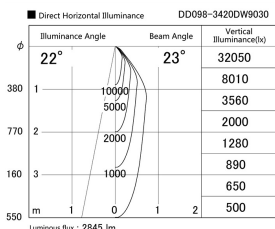

Item no. DD098-3420DW9030

Series Name: Φ 150 Spark

Dark Mirror Reflector

Installation	Recessed mount
Type	Φ 150 Spark
Fixture wattage	33.8W
Beam angle	23 deg
Color Temp.	3000K
CRI	Ra>90
Luminous	2846 lm
Body	Die-cast aluminum alloy
Body finish	N/A
Trim finish	White
Reflector finish	Dark Mirror
IP Rate	IP20
Light source	COB module
Input Voltage	AC220~240V
Dimming Type	Non-Dimmable
Certificate	CE, CCC
Cut Hole	150mm

Height (Weight)	
65.3W	152 (1.5kg)
48.5W	152 (1.5kg)
44.3W	132 (1.3kg)
33.8W	132 (1.3kg)
30.3W	132 (1.3kg)
23.0W	102 (1.0kg)