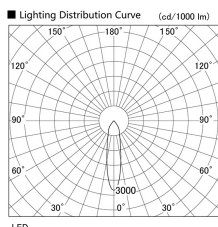

Item no. DD098-3420DW9030

Series Name: Φ 150 Spark

Dark Mirror Reflector

Installation	Recessed mount
Type	Φ 150 Spark
Fixture wattage	33.8W
Beam angle	23 deg
Color Temp.	3000K
CRI	Ra>90
Luminous	2846 lm
Body	Die-cast aluminum alloy
Body finish	N/A
Trim finish	White
Reflector finish	Dark Mirror
IP Rate	IP20
Light source	COB module
Input Voltage	AC220~240V
Dimming Type	Non-Dimmable
Certificate	CE, CCC
Cut Hole	150mm

Height (Weight)	
65.3W	152 (1.5kg)
48.5W	152 (1.5kg)
44.3W	132 (1.3kg)
33.8W	132 (1.3kg)
30.3W	132 (1.3kg)
23.0W	102 (1.0kg)