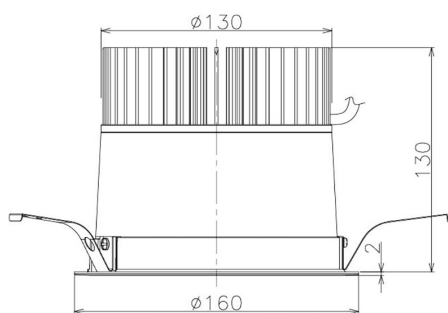

Item no. DD098-3420DW9030

Series Name: Φ 150 Spark

Dark Mirror Reflector

Installation	Recessed mount
Type	Φ 150 Spark
Fixture wattage	33.8W
Beam angle	23 deg
Color Temp.	3000K
CRI	Ra>90
Luminous	2846 lm
Body	Die-cast aluminum alloy
Body finish	N/A
Trim finish	White
Reflector finish	Dark Mirror
IP Rate	IP20
Light source	COB module
Input Voltage	AC220~240V
Dimming Type	Non-Dimmable
Certificate	CE, CCC
Cut Hole	150mm

Height (Weight)	
65.3W	152 (1.5kg)
48.5W	152 (1.5kg)
44.3W	132 (1.3kg)
33.8W	132 (1.3kg)
30.3W	132 (1.3kg)
23.0W	102 (1.0kg)