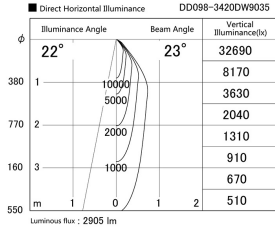

Item no. DD098-3420DW9035

Series Name: Φ 150 Spark

Dark Mirror Reflector

Installation	Recessed mount
Type	Φ 150 Spark
Fixture wattage	33.8W
Beam angle	23 deg
Color Temp.	3500K
CRI	Ra>90
Luminous	2903 lm
Body	Die-cast aluminum alloy
Body finish	N/A
Trim finish	White
Reflector finish	Dark Mirror
IP Rate	IP20
Light source	COB module
Input Voltage	AC220~240V
Dimming Type	Non-Dimmable
Certificate	CE, CCC
Cut Hole	150mm

Height (Weight)	
65.3W	152 (1.5kg)
48.5W	152 (1.5kg)
44.3W	132 (1.3kg)
33.8W	132 (1.3kg)
30.3W	132 (1.3kg)
23.0W	102 (1.0kg)