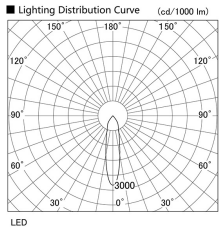

Item no. DD098-3420DW9035

Series Name: Φ 150 Spark

Dark Mirror Reflector

Installation	Recessed mount
Type	Φ 150 Spark
Fixture wattage	33.8W
Beam angle	23 deg
Color Temp.	3500K
CRI	Ra>90
Luminous	2903 lm
Body	Die-cast aluminum alloy
Body finish	N/A
Trim finish	White
Reflector finish	Dark Mirror
IP Rate	IP20
Light source	COB module
Input Voltage	AC220~240V
Dimming Type	Non-Dimmable
Certificate	CE, CCC
Cut Hole	150mm

Height (Weight)	
65.3W	152 (1.5kg)
48.5W	152 (1.5kg)
44.3W	132 (1.3kg)
33.8W	132 (1.3kg)
30.3W	132 (1.3kg)
23.0W	102 (1.0kg)