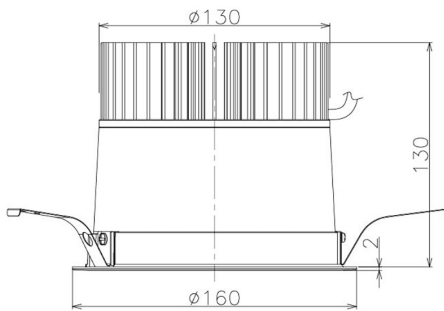

Item no. DD098-3420DW9035

Series Name: Φ 150 Spark

Dark Mirror Reflector

Installation	Recessed mount
Type	Φ 150 Spark
Fixture wattage	33.8W
Beam angle	23 deg
Color Temp.	3500K
CRI	Ra>90
Luminous	2903 lm
Body	Die-cast aluminum alloy
Body finish	N/A
Trim finish	White
Reflector finish	Dark Mirror
IP Rate	IP20
Light source	COB module
Input Voltage	AC220~240V
Dimming Type	Non-Dimmable
Certificate	CE, CCC
Cut Hole	150mm

Height (Weight)	
65.3W	152 (1.5kg)
48.5W	152 (1.5kg)
44.3W	132 (1.3kg)
33.8W	132 (1.3kg)
30.3W	132 (1.3kg)
23.0W	102 (1.0kg)