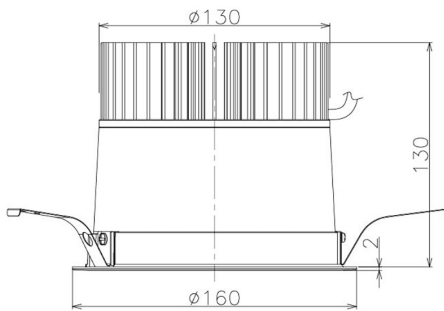

Item no. DD098-3420DW9040

Series Name: Φ 150 Spark

Dark Mirror Reflector

Installation	Recessed mount
Type	Φ 150 Spark
Fixture wattage	33.8W
Beam angle	23 deg
Color Temp.	4000K
CRI	Ra>90
Luminous	2931 lm
Body	Die-cast aluminum alloy
Body finish	N/A
Trim finish	White
Reflector finish	Dark Mirror
IP Rate	IP20
Light source	COB module
Input Voltage	AC220~240V
Dimming Type	Non-Dimmable
Certificate	CE, CCC
Cut Hole	150mm

Height (Weight)	
65.3W	152 (1.5kg)
48.5W	152 (1.5kg)
44.3W	132 (1.3kg)
33.8W	132 (1.3kg)
30.3W	132 (1.3kg)
23.0W	102 (1.0kg)