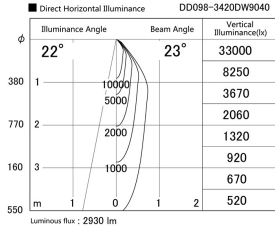

Item no. DD098-3420DW9040

Series Name: Φ 150 Spark

Dark Mirror Reflector

Installation	Recessed mount
Type	Φ 150 Spark
Fixture wattage	33.8W
Beam angle	23 deg
Color Temp.	4000K
CRI	Ra>90
Luminous	2931 lm
Body	Die-cast aluminum alloy
Body finish	N/A
Trim finish	White
Reflector finish	Dark Mirror
IP Rate	IP20
Light source	COB module
Input Voltage	AC220~240V
Dimming Type	Non-Dimmable
Certificate	CE, CCC
Cut Hole	150mm

Height (Weight)	
65.3W	152 (1.5kg)
48.5W	152 (1.5kg)
44.3W	132 (1.3kg)
33.8W	132 (1.3kg)
30.3W	132 (1.3kg)
23.0W	102 (1.0kg)