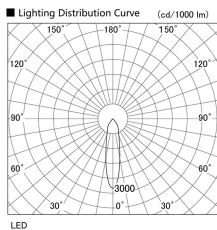

Item no. DD098-3420DW9040

Series Name:  $\Phi$ 150 Spark

Dark Mirror Reflector

Installation	Recessed mount
Type	
Fixture wattage	33.8W
Beam angle	23 deg
Color Temp.	4000K
CRI	Ra>90
Luminous	2931 lm
Body	Die-cast aluminum alloy
Body finish	N/A
Trim finish	White
Reflector finish	Dark Mirror
IP Rate	IP20
Light source	COB module
Input Voltage	AC220~240V
Dimming Type	Non-Dimmable
Certificate	CE, CCC
Cut Hole	150mm

Height (Weight)	
65.3W	152 (1.5kg)
48.5W	152 (1.5kg)
44.3W	132 (1.3kg)
33.8W	132 (1.3kg)
30.3W	132 (1.3kg)
23.0W	102 (1.0kg)