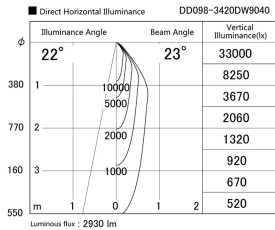

Item no. DD098-3420DW9040

Series Name:  $\Phi$ 150 Spark

Dark Mirror Reflector

Installation	Recessed mount
Type	
Fixture wattage	33.8W
Beam angle	23 deg
Color Temp.	4000K
CRI	Ra>90
Luminous	2931 lm
Body	Die-cast aluminum alloy
Body finish	N/A
Trim finish	White
Reflector finish	Dark Mirror
IP Rate	IP20
Light source	COB module
Input Voltage	AC220~240V
Dimming Type	Non-Dimmable
Certificate	CE, CCC
Cut Hole	150mm

Height (Weight)	
65.3W	152 (1.5kg)
48.5W	152 (1.5kg)
44.3W	132 (1.3kg)
33.8W	132 (1.3kg)
30.3W	132 (1.3kg)
23.0W	102 (1.0kg)