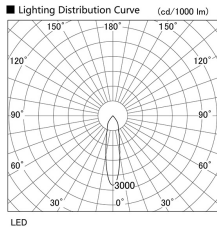

Item no. DD098-3420DW9040

Series Name: Φ 150 Spark

Dark Mirror Reflector

Installation	Recessed mount
Type	Φ 150 Spark
Fixture wattage	33.8W
Beam angle	23 deg
Color Temp.	4000K
CRI	Ra>90
Luminous	2931 lm
Body	Die-cast aluminum alloy
Body finish	N/A
Trim finish	White
Reflector finish	Dark Mirror
IP Rate	IP20
Light source	COB module
Input Voltage	AC220~240V
Dimming Type	Non-Dimmable
Certificate	CE, CCC
Cut Hole	150mm

Height (Weight)	
65.3W	152 (1.5kg)
48.5W	152 (1.5kg)
44.3W	132 (1.3kg)
33.8W	132 (1.3kg)
30.3W	132 (1.3kg)
23.0W	102 (1.0kg)