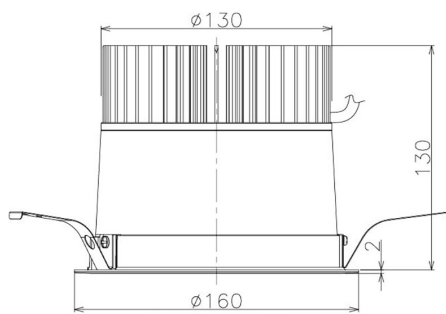

Item no. DD098-3420DW9040

Series Name:  $\Phi$ 150 Spark

Dark Mirror Reflector

Installation	Recessed mount
Type	
Fixture wattage	33.8W
Beam angle	23 deg
Color Temp.	4000K
CRI	Ra>90
Luminous	2931 lm
Body	Die-cast aluminum alloy
Body finish	N/A
Trim finish	White
Reflector finish	Dark Mirror
IP Rate	IP20
Light source	COB module
Input Voltage	AC220~240V
Dimming Type	Non-Dimmable
Certificate	CE, CCC
Cut Hole	150mm

Height (Weight)	
65.3W	152 (1.5kg)
48.5W	152 (1.5kg)
44.3W	132 (1.3kg)
33.8W	132 (1.3kg)
30.3W	132 (1.3kg)
23.0W	102 (1.0kg)