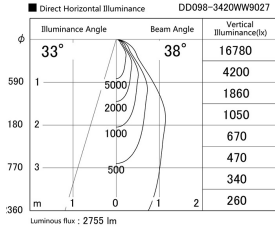

Item no. DD098-3420WW9027

Series Name: Φ 150 Spark

White Reflector

Installation	Recessed mount
Type	Φ 150 Spark
Fixture wattage	33.8W
Beam angle	23 deg
Color Temp.	2700K
CRI	Ra>90
Luminous	2754 lm
Body	Die-cast aluminum alloy
Body finish	N/A
Trim finish	White
Reflector finish	White
IP Rate	IP20
Light source	COB module
Input Voltage	AC220~240V
Dimming Type	Non-Dimmable
Certificate	CE, CCC
Cut Hole	150mm

Height (Weight)	
65.3W	152 (1.5kg)
48.5W	152 (1.5kg)
44.3W	132 (1.3kg)
33.8W	132 (1.3kg)
30.3W	132 (1.3kg)
23.0W	102 (1.0kg)