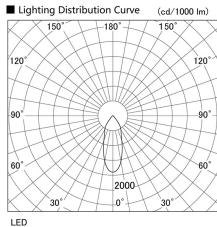

Item no. DD098-3420WW9027

Series Name: Φ 150 Spark

White Reflector

Installation	Recessed mount
Type	Φ 150 Spark
Fixture wattage	33.8W
Beam angle	23 deg
Color Temp.	2700K
CRI	Ra>90
Luminous	2754 lm
Body	Die-cast aluminum alloy
Body finish	N/A
Trim finish	White
Reflector finish	White
IP Rate	IP20
Light source	COB module
Input Voltage	AC220~240V
Dimming Type	Non-Dimmable
Certificate	CE, CCC
Cut Hole	150mm

Height (Weight)	
65.3W	152 (1.5kg)
48.5W	152 (1.5kg)
44.3W	132 (1.3kg)
33.8W	132 (1.3kg)
30.3W	132 (1.3kg)
23.0W	102 (1.0kg)