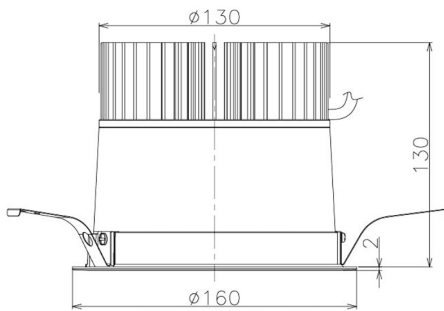

Item no. DD098-3420WW9027

Series Name: Φ 150 Spark

White Reflector

Installation	Recessed mount
Type	Φ 150 Spark
Fixture wattage	33.8W
Beam angle	23 deg
Color Temp.	2700K
CRI	Ra>90
Luminous	2754 lm
Body	Die-cast aluminum alloy
Body finish	N/A
Trim finish	White
Reflector finish	White
IP Rate	IP20
Light source	COB module
Input Voltage	AC220~240V
Dimming Type	Non-Dimmable
Certificate	CE, CCC
Cut Hole	150mm

Height (Weight)	
65.3W	152 (1.5kg)
48.5W	152 (1.5kg)
44.3W	132 (1.3kg)
33.8W	132 (1.3kg)
30.3W	132 (1.3kg)
23.0W	102 (1.0kg)