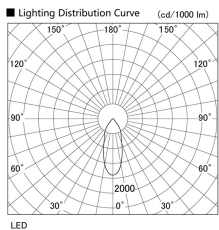

Item no. DD098-3420WW9030

Series Name: Φ 150 Spark

White Reflector

Installation	Recessed mount
Type	Φ 150 Spark
Fixture wattage	33.8W
Beam angle	23 deg
Color Temp.	3000K
CRI	Ra>90
Luminous	2868 lm
Body	Die-cast aluminum alloy
Body finish	N/A
Trim finish	White
Reflector finish	White
IP Rate	IP20
Light source	COB module
Input Voltage	AC220~240V
Dimming Type	Non-Dimmable
Certificate	CE, CCC
Cut Hole	150mm

Height (Weight)	
65.3W	152 (1.5kg)
48.5W	152 (1.5kg)
44.3W	132 (1.3kg)
33.8W	132 (1.3kg)
30.3W	132 (1.3kg)
23.0W	102 (1.0kg)