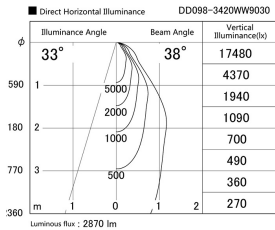

Item no. DD098-3420WW9030

Series Name: Φ 150 Spark

White Reflector

Installation	Recessed mount
Type	Φ 150 Spark
Fixture wattage	33.8W
Beam angle	23 deg
Color Temp.	3000K
CRI	Ra>90
Luminous	2868 lm
Body	Die-cast aluminum alloy
Body finish	N/A
Trim finish	White
Reflector finish	White
IP Rate	IP20
Light source	COB module
Input Voltage	AC220~240V
Dimming Type	Non-Dimmable
Certificate	CE, CCC
Cut Hole	150mm

Height (Weight)	
65.3W	152 (1.5kg)
48.5W	152 (1.5kg)
44.3W	132 (1.3kg)
33.8W	132 (1.3kg)
30.3W	132 (1.3kg)
23.0W	102 (1.0kg)