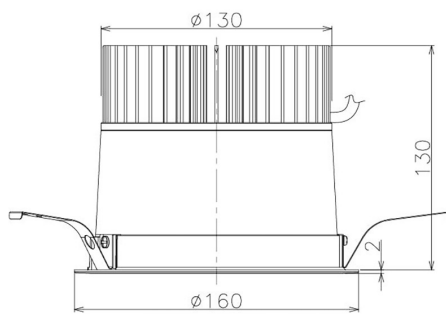

Item no. DD098-3420WW9030

Series Name: Φ 150 Spark

White Reflector

Installation	Recessed mount
Type	Φ 150 Spark
Fixture wattage	33.8W
Beam angle	23 deg
Color Temp.	3000K
CRI	Ra>90
Luminous	2868 lm
Body	Die-cast aluminum alloy
Body finish	N/A
Trim finish	White
Reflector finish	White
IP Rate	IP20
Light source	COB module
Input Voltage	AC220~240V
Dimming Type	Non-Dimmable
Certificate	CE, CCC
Cut Hole	150mm

Height (Weight)	
65.3W	152 (1.5kg)
48.5W	152 (1.5kg)
44.3W	132 (1.3kg)
33.8W	132 (1.3kg)
30.3W	132 (1.3kg)
23.0W	102 (1.0kg)