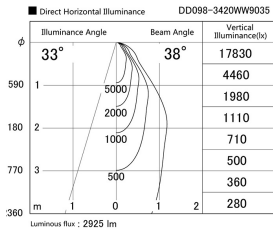

Item no. DD098-3420WW9035

Series Name: Φ 150 Spark

White Reflector

Installation	Recessed mount
Type	
Fixture wattage	33.8W
Beam angle	23 deg
Color Temp.	3500K
CRI	Ra>90
Luminous	2926 lm
Body	Die-cast aluminum alloy
Body finish	N/A
Trim finish	White
Reflector finish	White
IP Rate	IP20
Light source	COB module
Input Voltage	AC220~240V
Dimming Type	Non-Dimmable
Certificate	CE, CCC
Cut Hole	150mm

Height (Weight)	
65.3W	152 (1.5kg)
48.5W	152 (1.5kg)
44.3W	132 (1.3kg)
33.8W	132 (1.3kg)
30.3W	132 (1.3kg)
23.0W	102 (1.0kg)