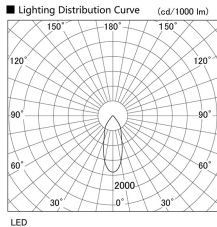

Item no. DD098-3420WW9035

Series Name: Φ 150 Spark

White Reflector

Installation	Recessed mount
Type	
Fixture wattage	33.8W
Beam angle	23 deg
Color Temp.	3500K
CRI	Ra>90
Luminous	2926 lm
Body	Die-cast aluminum alloy
Body finish	N/A
Trim finish	White
Reflector finish	White
IP Rate	IP20
Light source	COB module
Input Voltage	AC220~240V
Dimming Type	Non-Dimmable
Certificate	CE, CCC
Cut Hole	150mm

Height (Weight)	
65.3W	152 (1.5kg)
48.5W	152 (1.5kg)
44.3W	132 (1.3kg)
33.8W	132 (1.3kg)
30.3W	132 (1.3kg)
23.0W	102 (1.0kg)