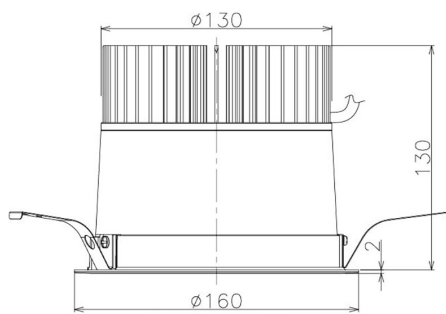

Item no. DD098-3420WW9035

Series Name: Φ 150 Spark

White Reflector

Installation	Recessed mount
Type	
Fixture wattage	33.8W
Beam angle	23 deg
Color Temp.	3500K
CRI	Ra>90
Luminous	2926 lm
Body	Die-cast aluminum alloy
Body finish	N/A
Trim finish	White
Reflector finish	White
IP Rate	IP20
Light source	COB module
Input Voltage	AC220~240V
Dimming Type	Non-Dimmable
Certificate	CE, CCC
Cut Hole	150mm

Height (Weight)	
65.3W	152 (1.5kg)
48.5W	152 (1.5kg)
44.3W	132 (1.3kg)
33.8W	132 (1.3kg)
30.3W	132 (1.3kg)
23.0W	102 (1.0kg)