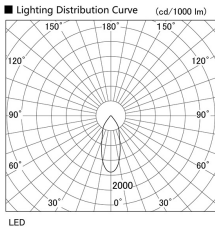

Item no. DD098-3420WW9040

Series Name: Φ 150 Spark

White Reflector

Installation	Recessed mount
Type	Φ 150 Spark
Fixture wattage	33.8W
Beam angle	23 deg
Color Temp.	4000K
CRI	Ra>90
Luminous	2954 lm
Body	Die-cast aluminum alloy
Body finish	N/A
Trim finish	White
Reflector finish	White
IP Rate	IP20
Light source	COB module
Input Voltage	AC220~240V
Dimming Type	Non-Dimmable
Certificate	CE, CCC
Cut Hole	150mm

Height (Weight)	
65.3W	152 (1.5kg)
48.5W	152 (1.5kg)
44.3W	132 (1.3kg)
33.8W	132 (1.3kg)
30.3W	132 (1.3kg)
23.0W	102 (1.0kg)