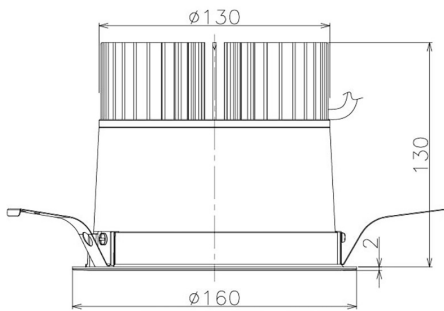

Item no. DD098-3420WW9040

Series Name: Φ 150 Spark

White Reflector

Installation	Recessed mount
Type	
Fixture wattage	33.8W
Beam angle	23 deg
Color Temp.	4000K
CRI	Ra>90
Luminous	2954 lm
Body	Die-cast aluminum alloy
Body finish	N/A
Trim finish	White
Reflector finish	White
IP Rate	IP20
Light source	COB module
Input Voltage	AC220~240V
Dimming Type	Non-Dimmable
Certificate	CE, CCC
Cut Hole	150mm

Height (Weight)	
65.3W	152 (1.5kg)
48.5W	152 (1.5kg)
44.3W	132 (1.3kg)
33.8W	132 (1.3kg)
30.3W	132 (1.3kg)
23.0W	102 (1.0kg)