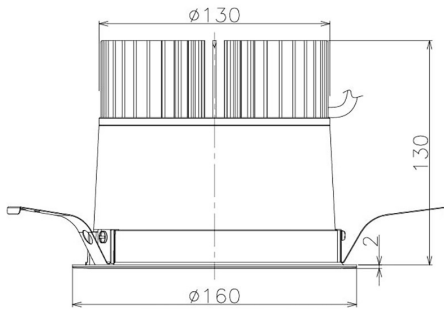

Item no. DD098-3420WW9040

Series Name: Φ 150 Spark

White Reflector

Installation	Recessed mount
Type	Φ 150 Spark
Fixture wattage	33.8W
Beam angle	23 deg
Color Temp.	4000K
CRI	Ra>90
Luminous	2954 lm
Body	Die-cast aluminum alloy
Body finish	N/A
Trim finish	White
Reflector finish	White
IP Rate	IP20
Light source	COB module
Input Voltage	AC220~240V
Dimming Type	Non-Dimmable
Certificate	CE, CCC
Cut Hole	150mm

Height (Weight)	
65.3W	152 (1.5kg)
48.5W	152 (1.5kg)
44.3W	132 (1.3kg)
33.8W	132 (1.3kg)
30.3W	132 (1.3kg)
23.0W	102 (1.0kg)