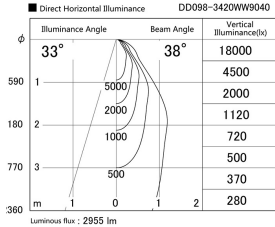

Item no. DD098-3420WW9040

Series Name: Φ 150 Spark

White Reflector

Installation	Recessed mount
Type	Φ 150 Spark
Fixture wattage	33.8W
Beam angle	23 deg
Color Temp.	4000K
CRI	Ra>90
Luminous	2954 lm
Body	Die-cast aluminum alloy
Body finish	N/A
Trim finish	White
Reflector finish	White
IP Rate	IP20
Light source	COB module
Input Voltage	AC220~240V
Dimming Type	Non-Dimmable
Certificate	CE, CCC
Cut Hole	150mm

Height (Weight)	
65.3W	152 (1.5kg)
48.5W	152 (1.5kg)
44.3W	132 (1.3kg)
33.8W	132 (1.3kg)
30.3W	132 (1.3kg)
23.0W	102 (1.0kg)