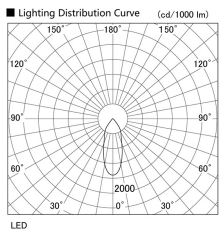

Item no. DD098-3420WW9040

Series Name: Φ 150 Spark

White Reflector

Installation	Recessed mount
Type	
Fixture wattage	33.8W
Beam angle	23 deg
Color Temp.	4000K
CRI	Ra>90
Luminous	2954 lm
Body	Die-cast aluminum alloy
Body finish	N/A
Trim finish	White
Reflector finish	White
IP Rate	IP20
Light source	COB module
Input Voltage	AC220~240V
Dimming Type	Non-Dimmable
Certificate	CE, CCC
Cut Hole	150mm

Height (Weight)	
65.3W	152 (1.5kg)
48.5W	152 (1.5kg)
44.3W	132 (1.3kg)
33.8W	132 (1.3kg)
30.3W	132 (1.3kg)
23.0W	102 (1.0kg)