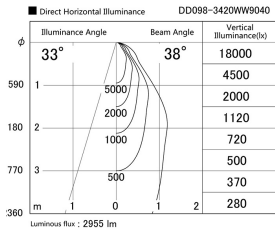

Item no. DD098-3420WW9040

Series Name: Φ 150 Spark

White Reflector

Installation	Recessed mount
Type	
Fixture wattage	33.8W
Beam angle	23 deg
Color Temp.	4000K
CRI	Ra>90
Luminous	2954 lm
Body	Die-cast aluminum alloy
Body finish	N/A
Trim finish	White
Reflector finish	White
IP Rate	IP20
Light source	COB module
Input Voltage	AC220~240V
Dimming Type	Non-Dimmable
Certificate	CE, CCC
Cut Hole	150mm

Height (Weight)	
65.3W	152 (1.5kg)
48.5W	152 (1.5kg)
44.3W	132 (1.3kg)
33.8W	132 (1.3kg)
30.3W	132 (1.3kg)
23.0W	102 (1.0kg)