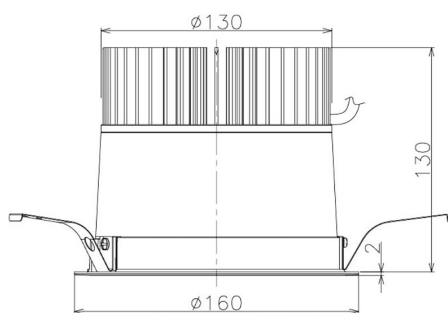

Item no. DD098-3440DW9027

Series Name:  $\Phi$ 150 Spark

Dark Mirror Reflector

Installation	Recessed mount
Type	
Fixture wattage	33.8W
Beam angle	58 deg
Color Temp.	2700K
CRI	Ra>90
Luminous	2474 lm
Body	Die-cast aluminum alloy
Body finish	N/A
Trim finish	White
Reflector finish	Dark Mirror
IP Rate	IP20
Light source	COB module
Input Voltage	AC220~240V
Dimming Type	Non-Dimmable
Certificate	CE, CCC
Cut Hole	150mm

Height (Weight)	
65.3W	152 (1.5kg)
48.5W	152 (1.5kg)
44.3W	132 (1.3kg)
33.8W	132 (1.3kg)
30.3W	132 (1.3kg)
23.0W	102 (1.0kg)