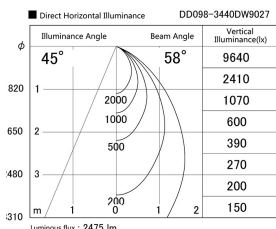

Item no. DD098-3440DW9027

Series Name:  $\Phi$ 150 Spark

Dark Mirror Reflector

Installation	Recessed mount
Type	
Fixture wattage	33.8W
Beam angle	58 deg
Color Temp.	2700K
CRI	Ra>90
Luminous	2474 lm
Body	Die-cast aluminum alloy
Body finish	N/A
Trim finish	White
Reflector finish	Dark Mirror
IP Rate	IP20
Light source	COB module
Input Voltage	AC220~240V
Dimming Type	Non-Dimmable
Certificate	CE, CCC
Cut Hole	150mm

Height (Weight)	
65.3W	152 (1.5kg)
48.5W	152 (1.5kg)
44.3W	132 (1.3kg)
33.8W	132 (1.3kg)
30.3W	132 (1.3kg)
23.0W	102 (1.0kg)