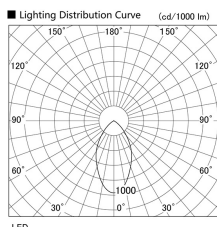

Item no. DD098-3440DW9027

Series Name:  $\Phi$ 150 Spark

Dark Mirror Reflector

Installation	Recessed mount
Type	
Fixture wattage	33.8W
Beam angle	58 deg
Color Temp.	2700K
CRI	Ra>90
Luminous	2474 lm
Body	Die-cast aluminum alloy
Body finish	N/A
Trim finish	White
Reflector finish	Dark Mirror
IP Rate	IP20
Light source	COB module
Input Voltage	AC220~240V
Dimming Type	Non-Dimmable
Certificate	CE, CCC
Cut Hole	150mm

Height (Weight)	
65.3W	152 (1.5kg)
48.5W	152 (1.5kg)
44.3W	132 (1.3kg)
33.8W	132 (1.3kg)
30.3W	132 (1.3kg)
23.0W	102 (1.0kg)