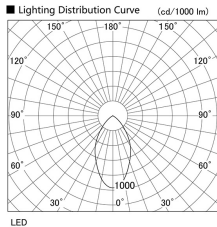

Item no. DD098-3440DW9030

Series Name: Φ 150 Spark

Dark Mirror Reflector

Installation	Recessed mount
Type	
Fixture wattage	33.8W
Beam angle	58 deg
Color Temp.	3000K
CRI	Ra>90
Luminous	2577 lm
Body	Die-cast aluminum alloy
Body finish	N/A
Trim finish	White
Reflector finish	Dark Mirror
IP Rate	IP20
Light source	COB module
Input Voltage	AC220~240V
Dimming Type	Non-Dimmable
Certificate	CE, CCC
Cut Hole	150mm

Height (Weight)	
65.3W	152 (1.5kg)
48.5W	152 (1.5kg)
44.3W	132 (1.3kg)
33.8W	132 (1.3kg)
30.3W	132 (1.3kg)
23.0W	102 (1.0kg)