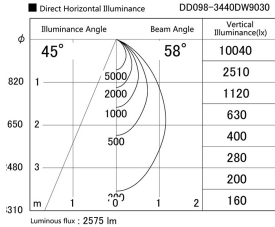

Item no. DD098-3440DW9030

Series Name: Φ 150 Spark

Dark Mirror Reflector

Installation	Recessed mount
Type	
Fixture wattage	33.8W
Beam angle	58 deg
Color Temp.	3000K
CRI	Ra>90
Luminous	2577 lm
Body	Die-cast aluminum alloy
Body finish	N/A
Trim finish	White
Reflector finish	Dark Mirror
IP Rate	IP20
Light source	COB module
Input Voltage	AC220~240V
Dimming Type	Non-Dimmable
Certificate	CE, CCC
Cut Hole	150mm

Height (Weight)	
65.3W	152 (1.5kg)
48.5W	152 (1.5kg)
44.3W	132 (1.3kg)
33.8W	132 (1.3kg)
30.3W	132 (1.3kg)
23.0W	102 (1.0kg)