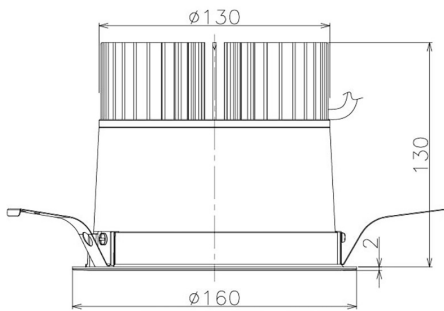

Item no. DD098-3440DW9030

Series Name: Φ 150 Spark

Dark Mirror Reflector

Installation	Recessed mount
Type	
Fixture wattage	33.8W
Beam angle	58 deg
Color Temp.	3000K
CRI	Ra>90
Luminous	2577 lm
Body	Die-cast aluminum alloy
Body finish	N/A
Trim finish	White
Reflector finish	Dark Mirror
IP Rate	IP20
Light source	COB module
Input Voltage	AC220~240V
Dimming Type	Non-Dimmable
Certificate	CE, CCC
Cut Hole	150mm

Height (Weight)	
65.3W	152 (1.5kg)
48.5W	152 (1.5kg)
44.3W	132 (1.3kg)
33.8W	132 (1.3kg)
30.3W	132 (1.3kg)
23.0W	102 (1.0kg)