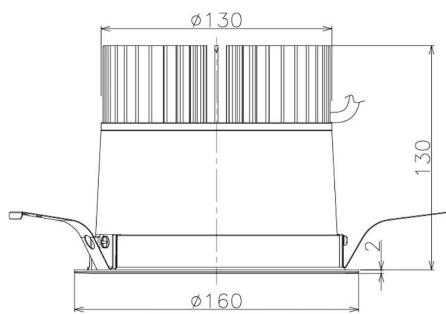

Item no. DD098-3440DW9040

Series Name: Φ 150 Spark

Dark Mirror Reflector

Installation	Recessed mount
Type	
Fixture wattage	33.8W
Beam angle	58 deg
Color Temp.	4000K
CRI	Ra>90
Luminous	2655 lm
Body	Die-cast aluminum alloy
Body finish	N/A
Trim finish	White
Reflector finish	Dark Mirror
IP Rate	IP20
Light source	COB module
Input Voltage	AC220~240V
Dimming Type	Non-Dimmable
Certificate	CE, CCC
Cut Hole	150mm

Height (Weight)	
65.3W	152 (1.5kg)
48.5W	152 (1.5kg)
44.3W	132 (1.3kg)
33.8W	132 (1.3kg)
30.3W	132 (1.3kg)
23.0W	102 (1.0kg)