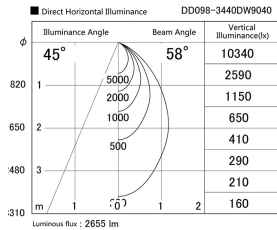

Item no. DD098-3440DW9040

Series Name: Φ 150 Spark

Dark Mirror Reflector

Installation	Recessed mount
Type	
Fixture wattage	33.8W
Beam angle	58 deg
Color Temp.	4000K
CRI	Ra>90
Luminous	2655 lm
Body	Die-cast aluminum alloy
Body finish	N/A
Trim finish	White
Reflector finish	Dark Mirror
IP Rate	IP20
Light source	COB module
Input Voltage	AC220~240V
Dimming Type	Non-Dimmable
Certificate	CE, CCC
Cut Hole	150mm

Height (Weight)	
65.3W	152 (1.5kg)
48.5W	152 (1.5kg)
44.3W	132 (1.3kg)
33.8W	132 (1.3kg)
30.3W	132 (1.3kg)
23.0W	102 (1.0kg)