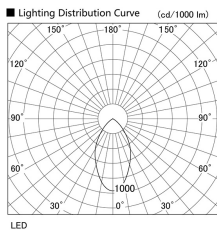

Item no. DD098-3440DW9040

Series Name: Φ 150 Spark

Dark Mirror Reflector

Installation	Recessed mount
Type	
Fixture wattage	33.8W
Beam angle	58 deg
Color Temp.	4000K
CRI	Ra>90
Luminous	2655 lm
Body	Die-cast aluminum alloy
Body finish	N/A
Trim finish	White
Reflector finish	Dark Mirror
IP Rate	IP20
Light source	COB module
Input Voltage	AC220~240V
Dimming Type	Non-Dimmable
Certificate	CE, CCC
Cut Hole	150mm

Height (Weight)	
65.3W	152 (1.5kg)
48.5W	152 (1.5kg)
44.3W	132 (1.3kg)
33.8W	132 (1.3kg)
30.3W	132 (1.3kg)
23.0W	102 (1.0kg)