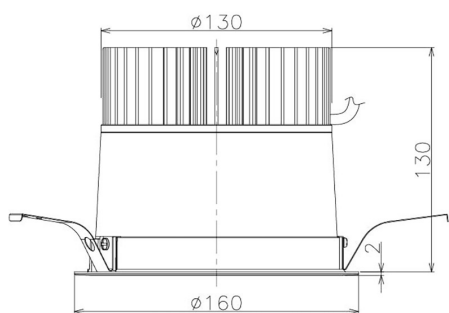

Item no. DD098-3440WW9027

Series Name: Φ 150 Spark

White Reflector

Installation	Recessed mount
Type	
Fixture wattage	33.8W
Beam angle	58 deg
Color Temp.	2700K
CRI	Ra>90
Luminous	2507 lm
Body	Die-cast aluminum alloy
Body finish	N/A
Trim finish	White
Reflector finish	White
IP Rate	IP20
Light source	COB module
Input Voltage	AC220~240V
Dimming Type	Non-Dimmable
Certificate	CE, CCC
Cut Hole	150mm

Height (Weight)	
65.3W	152 (1.5kg)
48.5W	152 (1.5kg)
44.3W	132 (1.3kg)
33.8W	132 (1.3kg)
30.3W	132 (1.3kg)
23.0W	102 (1.0kg)