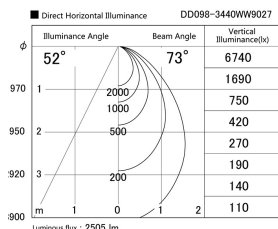

Item no. DD098-3440WW9027

Series Name: Φ 150 Spark

White Reflector

Installation	Recessed mount
Type	
Fixture wattage	33.8W
Beam angle	58 deg
Color Temp.	2700K
CRI	Ra>90
Luminous	2507 lm
Body	Die-cast aluminum alloy
Body finish	N/A
Trim finish	White
Reflector finish	White
IP Rate	IP20
Light source	COB module
Input Voltage	AC220~240V
Dimming Type	Non-Dimmable
Certificate	CE, CCC
Cut Hole	150mm

Height (Weight)	
65.3W	152 (1.5kg)
48.5W	152 (1.5kg)
44.3W	132 (1.3kg)
33.8W	132 (1.3kg)
30.3W	132 (1.3kg)
23.0W	102 (1.0kg)