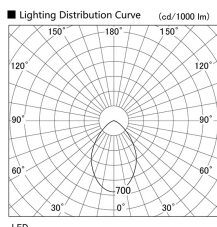

Item no. DD098-3440WW9027

Series Name: Φ 150 Spark

White Reflector

Installation	Recessed mount
Type	
Fixture wattage	33.8W
Beam angle	58 deg
Color Temp.	2700K
CRI	Ra>90
Luminous	2507 lm
Body	Die-cast aluminum alloy
Body finish	N/A
Trim finish	White
Reflector finish	White
IP Rate	IP20
Light source	COB module
Input Voltage	AC220~240V
Dimming Type	Non-Dimmable
Certificate	CE, CCC
Cut Hole	150mm

Height (Weight)	
65.3W	152 (1.5kg)
48.5W	152 (1.5kg)
44.3W	132 (1.3kg)
33.8W	132 (1.3kg)
30.3W	132 (1.3kg)
23.0W	102 (1.0kg)