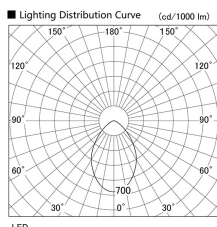

Item no. DD098-3440WW9030

Series Name:  $\Phi$ 150 Spark

White Reflector

Installation	Recessed mount
Type	
Fixture wattage	33.8W
Beam angle	58 deg
Color Temp.	3000K
CRI	Ra>90
Luminous	2612 lm
Body	Die-cast aluminum alloy
Body finish	N/A
Trim finish	White
Reflector finish	White
IP Rate	IP20
Light source	COB module
Input Voltage	AC220~240V
Dimming Type	Non-Dimmable
Certificate	CE, CCC
Cut Hole	150mm

Height (Weight)	
65.3W	152 (1.5kg)
48.5W	152 (1.5kg)
44.3W	132 (1.3kg)
33.8W	132 (1.3kg)
30.3W	132 (1.3kg)
23.0W	102 (1.0kg)