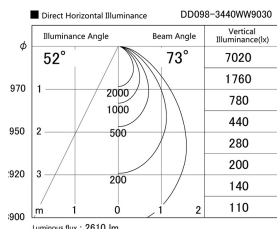

Item no. DD098-3440WW9030

Series Name:  $\Phi$ 150 Spark

White Reflector

Installation	Recessed mount
Type	
Fixture wattage	33.8W
Beam angle	58 deg
Color Temp.	3000K
CRI	Ra>90
Luminous	2612 lm
Body	Die-cast aluminum alloy
Body finish	N/A
Trim finish	White
Reflector finish	White
IP Rate	IP20
Light source	COB module
Input Voltage	AC220~240V
Dimming Type	Non-Dimmable
Certificate	CE, CCC
Cut Hole	150mm

Height (Weight)	
65.3W	152 (1.5kg)
48.5W	152 (1.5kg)
44.3W	132 (1.3kg)
33.8W	132 (1.3kg)
30.3W	132 (1.3kg)
23.0W	102 (1.0kg)