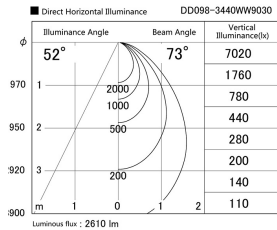

Item no. DD098-3440WW9030

Series Name: Φ 150 Spark

White Reflector

Installation	Recessed mount
Type	Φ 150 Spark
Fixture wattage	33.8W
Beam angle	58 deg
Color Temp.	3000K
CRI	Ra>90
Luminous	2612 lm
Body	Die-cast aluminum alloy
Body finish	N/A
Trim finish	White
Reflector finish	White
IP Rate	IP20
Light source	COB module
Input Voltage	AC220~240V
Dimming Type	Non-Dimmable
Certificate	CE, CCC
Cut Hole	150mm

Height (Weight)	
65.3W	152 (1.5kg)
48.5W	152 (1.5kg)
44.3W	132 (1.3kg)
33.8W	132 (1.3kg)
30.3W	132 (1.3kg)
23.0W	102 (1.0kg)