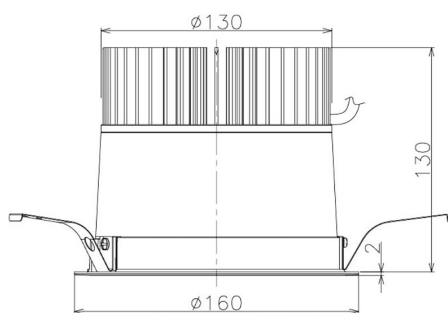

Item no. DD098-3440WW9030

Series Name:  $\Phi$ 150 Spark

White Reflector

Installation	Recessed mount
Type	
Fixture wattage	33.8W
Beam angle	58 deg
Color Temp.	3000K
CRI	Ra>90
Luminous	2612 lm
Body	Die-cast aluminum alloy
Body finish	N/A
Trim finish	White
Reflector finish	White
IP Rate	IP20
Light source	COB module
Input Voltage	AC220~240V
Dimming Type	Non-Dimmable
Certificate	CE, CCC
Cut Hole	150mm

Height (Weight)	
65.3W	152 (1.5kg)
48.5W	152 (1.5kg)
44.3W	132 (1.3kg)
33.8W	132 (1.3kg)
30.3W	132 (1.3kg)
23.0W	102 (1.0kg)