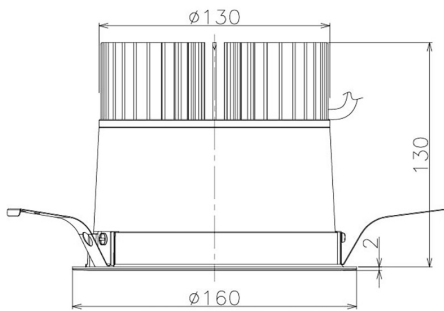

Item no. DD098-3440WW9030

Series Name: Φ 150 Spark

White Reflector

Installation	Recessed mount
Type	Φ 150 Spark
Fixture wattage	33.8W
Beam angle	58 deg
Color Temp.	3000K
CRI	Ra>90
Luminous	2612 lm
Body	Die-cast aluminum alloy
Body finish	N/A
Trim finish	White
Reflector finish	White
IP Rate	IP20
Light source	COB module
Input Voltage	AC220~240V
Dimming Type	Non-Dimmable
Certificate	CE, CCC
Cut Hole	150mm

Height (Weight)	
65.3W	152 (1.5kg)
48.5W	152 (1.5kg)
44.3W	132 (1.3kg)
33.8W	132 (1.3kg)
30.3W	132 (1.3kg)
23.0W	102 (1.0kg)