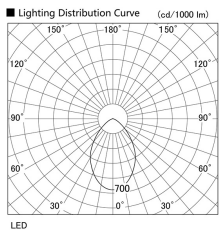

Item no. DD098-3440WW9030

Series Name: Φ 150 Spark

White Reflector

Installation	Recessed mount
Type	Φ 150 Spark
Fixture wattage	33.8W
Beam angle	58 deg
Color Temp.	3000K
CRI	Ra>90
Luminous	2612 lm
Body	Die-cast aluminum alloy
Body finish	N/A
Trim finish	White
Reflector finish	White
IP Rate	IP20
Light source	COB module
Input Voltage	AC220~240V
Dimming Type	Non-Dimmable
Certificate	CE, CCC
Cut Hole	150mm

Height (Weight)	
65.3W	152 (1.5kg)
48.5W	152 (1.5kg)
44.3W	132 (1.3kg)
33.8W	132 (1.3kg)
30.3W	132 (1.3kg)
23.0W	102 (1.0kg)