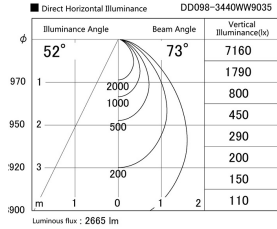

Item no. DD098-3440WW9035

Series Name:  $\Phi$ 150 Spark

White Reflector

Installation	Recessed mount
Type	$\Phi$ 150 Spark
Fixture wattage	33.8W
Beam angle	58 deg
Color Temp.	3500K
CRI	Ra>90
Luminous	2664 lm
Body	Die-cast aluminum alloy
Body finish	N/A
Trim finish	White
Reflector finish	White
IP Rate	IP20
Light source	COB module
Input Voltage	AC220~240V
Dimming Type	Non-Dimmable
Certificate	CE, CCC
Cut Hole	150mm

Height (Weight)	
65.3W	152 (1.5kg)
48.5W	152 (1.5kg)
44.3W	132 (1.3kg)
33.8W	132 (1.3kg)
30.3W	132 (1.3kg)
23.0W	102 (1.0kg)