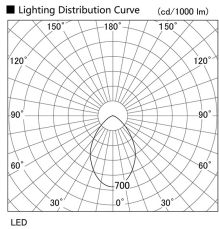

Item no. DD098-3440WW9035

Series Name:  $\Phi$ 150 Spark

White Reflector

Installation	Recessed mount
Type	$\Phi$ 150 Spark
Fixture wattage	33.8W
Beam angle	58 deg
Color Temp.	3500K
CRI	Ra>90
Luminous	2664 lm
Body	Die-cast aluminum alloy
Body finish	N/A
Trim finish	White
Reflector finish	White
IP Rate	IP20
Light source	COB module
Input Voltage	AC220~240V
Dimming Type	Non-Dimmable
Certificate	CE, CCC
Cut Hole	150mm

Height (Weight)	
65.3W	152 (1.5kg)
48.5W	152 (1.5kg)
44.3W	132 (1.3kg)
33.8W	132 (1.3kg)
30.3W	132 (1.3kg)
23.0W	102 (1.0kg)