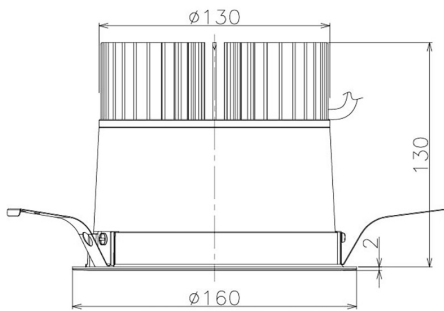

Item no. DD098-3440WW9035

Series Name:  $\Phi$ 150 Spark

White Reflector

Installation	Recessed mount
Type	$\Phi$ 150 Spark
Fixture wattage	33.8W
Beam angle	58 deg
Color Temp.	3500K
CRI	Ra>90
Luminous	2664 lm
Body	Die-cast aluminum alloy
Body finish	N/A
Trim finish	White
Reflector finish	White
IP Rate	IP20
Light source	COB module
Input Voltage	AC220~240V
Dimming Type	Non-Dimmable
Certificate	CE, CCC
Cut Hole	150mm

Height (Weight)	
65.3W	152 (1.5kg)
48.5W	152 (1.5kg)
44.3W	132 (1.3kg)
33.8W	132 (1.3kg)
30.3W	132 (1.3kg)
23.0W	102 (1.0kg)