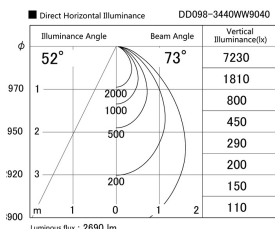

Item no. DD098-3440WW9040

Series Name: Φ 150 Spark

White Reflector

Installation	Recessed mount
Type	
Fixture wattage	33.8W
Beam angle	58 deg
Color Temp.	4000K
CRI	Ra>90
Luminous	2690 lm
Body	Die-cast aluminum alloy
Body finish	N/A
Trim finish	White
Reflector finish	White
IP Rate	IP20
Light source	COB module
Input Voltage	AC220~240V
Dimming Type	Non-Dimmable
Certificate	CE, CCC
Cut Hole	150mm

Height (Weight)	
65.3W	152 (1.5kg)
48.5W	152 (1.5kg)
44.3W	132 (1.3kg)
33.8W	132 (1.3kg)
30.3W	132 (1.3kg)
23.0W	102 (1.0kg)