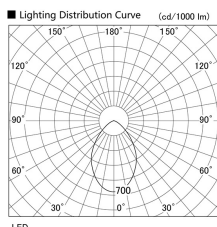

Item no. DD098-3440WW9040

Series Name: Φ 150 Spark

White Reflector

Installation	Recessed mount
Type	
Fixture wattage	33.8W
Beam angle	58 deg
Color Temp.	4000K
CRI	Ra>90
Luminous	2690 lm
Body	Die-cast aluminum alloy
Body finish	N/A
Trim finish	White
Reflector finish	White
IP Rate	IP20
Light source	COB module
Input Voltage	AC220~240V
Dimming Type	Non-Dimmable
Certificate	CE, CCC
Cut Hole	150mm

Height (Weight)	
65.3W	152 (1.5kg)
48.5W	152 (1.5kg)
44.3W	132 (1.3kg)
33.8W	132 (1.3kg)
30.3W	132 (1.3kg)
23.0W	102 (1.0kg)