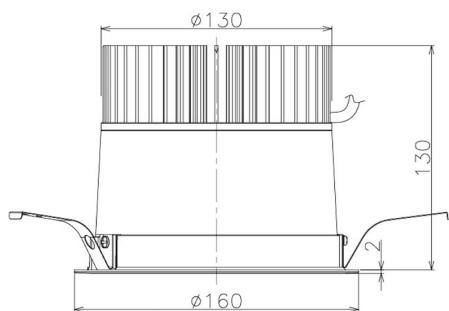

Item no. DD098-3440WW9040

Series Name: Φ 150 Spark

White Reflector

Installation	Recessed mount
Type	
Fixture wattage	33.8W
Beam angle	58 deg
Color Temp.	4000K
CRI	Ra>90
Luminous	2690 lm
Body	Die-cast aluminum alloy
Body finish	N/A
Trim finish	White
Reflector finish	White
IP Rate	IP20
Light source	COB module
Input Voltage	AC220~240V
Dimming Type	Non-Dimmable
Certificate	CE, CCC
Cut Hole	150mm

Height (Weight)	
65.3W	152 (1.5kg)
48.5W	152 (1.5kg)
44.3W	132 (1.3kg)
33.8W	132 (1.3kg)
30.3W	132 (1.3kg)
23.0W	102 (1.0kg)