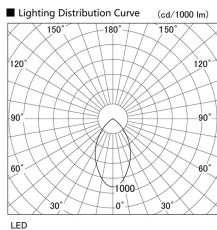

Item no. DD098-3460DW9027

Series Name: Φ 150 Spark

Dark Mirror Reflector

Installation	Recessed mount
Type	Φ 150 Spark
Fixture wattage	33.8W
Beam angle	61 deg
Color Temp.	2700K
CRI	Ra>90
Luminous	2615 lm
Body	Die-cast aluminum alloy
Body finish	N/A
Trim finish	White
Reflector finish	Dark Mirror
IP Rate	IP20
Light source	COB module
Input Voltage	AC220~240V
Dimming Type	Non-Dimmable
Certificate	CE, CCC
Cut Hole	150mm

Height (Weight)	
65.3W	152 (1.5kg)
48.5W	152 (1.5kg)
44.3W	132 (1.3kg)
33.8W	132 (1.3kg)
30.3W	132 (1.3kg)
23.0W	102 (1.0kg)