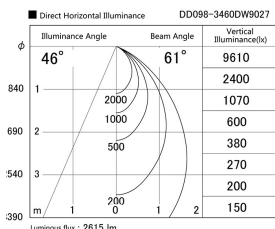

Item no. DD098-3460DW9027

Series Name:  $\Phi$ 150 Spark

Dark Mirror Reflector

Installation	Recessed mount
Type	
Fixture wattage	33.8W
Beam angle	61 deg
Color Temp.	2700K
CRI	Ra>90
Luminous	2615 lm
Body	Die-cast aluminum alloy
Body finish	N/A
Trim finish	White
Reflector finish	Dark Mirror
IP Rate	IP20
Light source	COB module
Input Voltage	AC220~240V
Dimming Type	Non-Dimmable
Certificate	CE, CCC
Cut Hole	150mm

Height (Weight)	
65.3W	152 (1.5kg)
48.5W	152 (1.5kg)
44.3W	132 (1.3kg)
33.8W	132 (1.3kg)
30.3W	132 (1.3kg)
23.0W	102 (1.0kg)