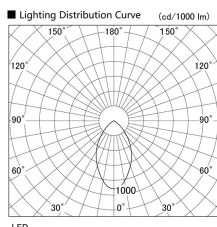

Item no. DD098-3460DW9027

Series Name:  $\Phi$ 150 Spark

Dark Mirror Reflector

Installation	Recessed mount
Type	
Fixture wattage	33.8W
Beam angle	61 deg
Color Temp.	2700K
CRI	Ra>90
Luminous	2615 lm
Body	Die-cast aluminum alloy
Body finish	N/A
Trim finish	White
Reflector finish	Dark Mirror
IP Rate	IP20
Light source	COB module
Input Voltage	AC220~240V
Dimming Type	Non-Dimmable
Certificate	CE, CCC
Cut Hole	150mm

Height (Weight)	
65.3W	152 (1.5kg)
48.5W	152 (1.5kg)
44.3W	132 (1.3kg)
33.8W	132 (1.3kg)
30.3W	132 (1.3kg)
23.0W	102 (1.0kg)