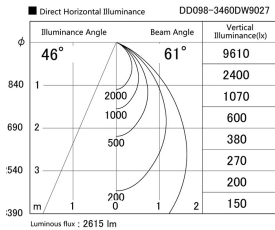

Item no. DD098-3460DW9027

Series Name: Φ 150 Spark

Dark Mirror Reflector

Installation	Recessed mount
Type	Φ 150 Spark
Fixture wattage	33.8W
Beam angle	61 deg
Color Temp.	2700K
CRI	Ra>90
Luminous	2615 lm
Body	Die-cast aluminum alloy
Body finish	N/A
Trim finish	White
Reflector finish	Dark Mirror
IP Rate	IP20
Light source	COB module
Input Voltage	AC220~240V
Dimming Type	Non-Dimmable
Certificate	CE, CCC
Cut Hole	150mm

Height (Weight)	
65.3W	152 (1.5kg)
48.5W	152 (1.5kg)
44.3W	132 (1.3kg)
33.8W	132 (1.3kg)
30.3W	132 (1.3kg)
23.0W	102 (1.0kg)