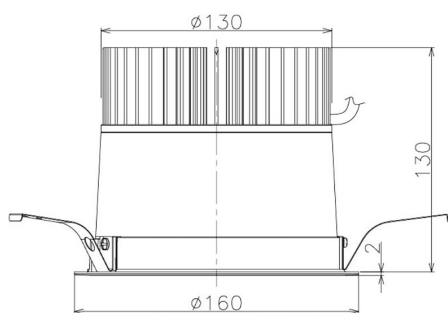

Item no. DD098-3460DW9027

Series Name:  $\Phi$ 150 Spark

Dark Mirror Reflector

Installation	Recessed mount
Type	
Fixture wattage	33.8W
Beam angle	61 deg
Color Temp.	2700K
CRI	Ra>90
Luminous	2615 lm
Body	Die-cast aluminum alloy
Body finish	N/A
Trim finish	White
Reflector finish	Dark Mirror
IP Rate	IP20
Light source	COB module
Input Voltage	AC220~240V
Dimming Type	Non-Dimmable
Certificate	CE, CCC
Cut Hole	150mm

Height (Weight)	
65.3W	152 (1.5kg)
48.5W	152 (1.5kg)
44.3W	132 (1.3kg)
33.8W	132 (1.3kg)
30.3W	132 (1.3kg)
23.0W	102 (1.0kg)