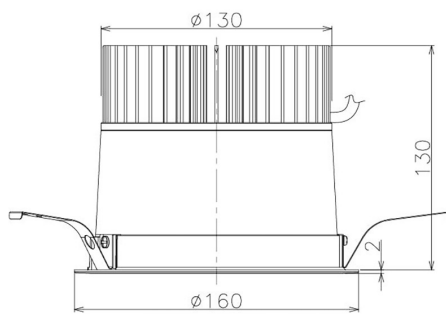

Item no. DD098-3460DW9027

Series Name: Φ 150 Spark

Dark Mirror Reflector

Installation	Recessed mount
Type	Φ 150 Spark
Fixture wattage	33.8W
Beam angle	61 deg
Color Temp.	2700K
CRI	Ra>90
Luminous	2615 lm
Body	Die-cast aluminum alloy
Body finish	N/A
Trim finish	White
Reflector finish	Dark Mirror
IP Rate	IP20
Light source	COB module
Input Voltage	AC220~240V
Dimming Type	Non-Dimmable
Certificate	CE, CCC
Cut Hole	150mm

Height (Weight)	
65.3W	152 (1.5kg)
48.5W	152 (1.5kg)
44.3W	132 (1.3kg)
33.8W	132 (1.3kg)
30.3W	132 (1.3kg)
23.0W	102 (1.0kg)