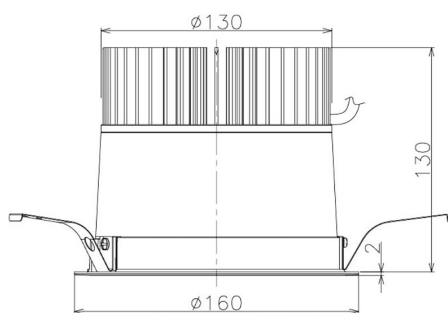

Item no. DD098-3460DW9030

Series Name: Φ 150 Spark

Dark Mirror Reflector

Installation	Recessed mount
Type	
Fixture wattage	33.8W
Beam angle	61 deg
Color Temp.	3000K
CRI	Ra>90
Luminous	2724 lm
Body	Die-cast aluminum alloy
Body finish	N/A
Trim finish	White
Reflector finish	Dark Mirror
IP Rate	IP20
Light source	COB module
Input Voltage	AC220~240V
Dimming Type	Non-Dimmable
Certificate	CE, CCC
Cut Hole	150mm

Height (Weight)	
65.3W	152 (1.5kg)
48.5W	152 (1.5kg)
44.3W	132 (1.3kg)
33.8W	132 (1.3kg)
30.3W	132 (1.3kg)
23.0W	102 (1.0kg)