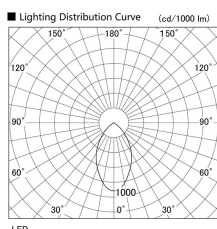

Item no. DD098-3460DW9030

Series Name: Φ 150 Spark

Dark Mirror Reflector

Installation	Recessed mount
Type	
Fixture wattage	33.8W
Beam angle	61 deg
Color Temp.	3000K
CRI	Ra>90
Luminous	2724 lm
Body	Die-cast aluminum alloy
Body finish	N/A
Trim finish	White
Reflector finish	Dark Mirror
IP Rate	IP20
Light source	COB module
Input Voltage	AC220~240V
Dimming Type	Non-Dimmable
Certificate	CE, CCC
Cut Hole	150mm

Height (Weight)	
65.3W	152 (1.5kg)
48.5W	152 (1.5kg)
44.3W	132 (1.3kg)
33.8W	132 (1.3kg)
30.3W	132 (1.3kg)
23.0W	102 (1.0kg)