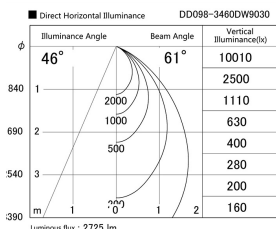

Item no. DD098-3460DW9030

Series Name: Φ 150 Spark

Dark Mirror Reflector

Installation	Recessed mount
Type	
Fixture wattage	33.8W
Beam angle	61 deg
Color Temp.	3000K
CRI	Ra>90
Luminous	2724 lm
Body	Die-cast aluminum alloy
Body finish	N/A
Trim finish	White
Reflector finish	Dark Mirror
IP Rate	IP20
Light source	COB module
Input Voltage	AC220~240V
Dimming Type	Non-Dimmable
Certificate	CE, CCC
Cut Hole	150mm

Height (Weight)	
65.3W	152 (1.5kg)
48.5W	152 (1.5kg)
44.3W	132 (1.3kg)
33.8W	132 (1.3kg)
30.3W	132 (1.3kg)
23.0W	102 (1.0kg)