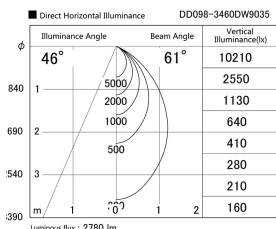

Item no. DD098-3460DW9035

Series Name:  $\Phi$ 150 Spark

Dark Mirror Reflector

Installation	Recessed mount
Type	$\Phi$ 150 Spark
Fixture wattage	33.8W
Beam angle	61 deg
Color Temp.	3500K
CRI	Ra>90
Luminous	2778 lm
Body	Die-cast aluminum alloy
Body finish	N/A
Trim finish	White
Reflector finish	Dark Mirror
IP Rate	IP20
Light source	COB module
Input Voltage	AC220~240V
Dimming Type	Non-Dimmable
Certificate	CE, CCC
Cut Hole	150mm

Height (Weight)	
65.3W	152 (1.5kg)
48.5W	152 (1.5kg)
44.3W	132 (1.3kg)
33.8W	132 (1.3kg)
30.3W	132 (1.3kg)
23.0W	102 (1.0kg)