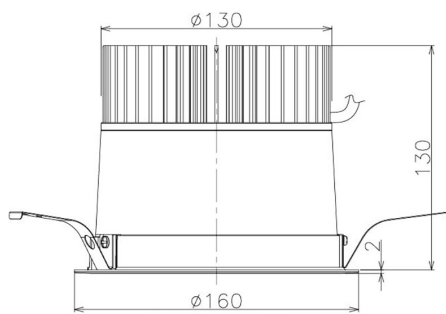

Item no. DD098-3460DW9035

Series Name: Φ 150 Spark

Dark Mirror Reflector

Installation	Recessed mount
Type	
Fixture wattage	33.8W
Beam angle	61 deg
Color Temp.	3500K
CRI	Ra>90
Luminous	2778 lm
Body	Die-cast aluminum alloy
Body finish	N/A
Trim finish	White
Reflector finish	Dark Mirror
IP Rate	IP20
Light source	COB module
Input Voltage	AC220~240V
Dimming Type	Non-Dimmable
Certificate	CE, CCC
Cut Hole	150mm

Height (Weight)	
65.3W	152 (1.5kg)
48.5W	152 (1.5kg)
44.3W	132 (1.3kg)
33.8W	132 (1.3kg)
30.3W	132 (1.3kg)
23.0W	102 (1.0kg)