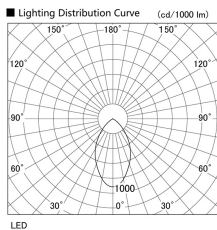

Item no. DD098-3460DW9035

Series Name: Φ 150 Spark

Dark Mirror Reflector

Installation	Recessed mount
Type	
Fixture wattage	33.8W
Beam angle	61 deg
Color Temp.	3500K
CRI	Ra>90
Luminous	2778 lm
Body	Die-cast aluminum alloy
Body finish	N/A
Trim finish	White
Reflector finish	Dark Mirror
IP Rate	IP20
Light source	COB module
Input Voltage	AC220~240V
Dimming Type	Non-Dimmable
Certificate	CE, CCC
Cut Hole	150mm

Height (Weight)	
65.3W	152 (1.5kg)
48.5W	152 (1.5kg)
44.3W	132 (1.3kg)
33.8W	132 (1.3kg)
30.3W	132 (1.3kg)
23.0W	102 (1.0kg)