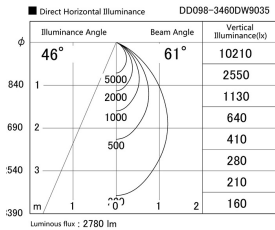

Item no. DD098-3460DW9035

Series Name: Φ 150 Spark

Dark Mirror Reflector

Installation	Recessed mount
Type	
Fixture wattage	33.8W
Beam angle	61 deg
Color Temp.	3500K
CRI	Ra>90
Luminous	2778 lm
Body	Die-cast aluminum alloy
Body finish	N/A
Trim finish	White
Reflector finish	Dark Mirror
IP Rate	IP20
Light source	COB module
Input Voltage	AC220~240V
Dimming Type	Non-Dimmable
Certificate	CE, CCC
Cut Hole	150mm

Height (Weight)	
65.3W	152 (1.5kg)
48.5W	152 (1.5kg)
44.3W	132 (1.3kg)
33.8W	132 (1.3kg)
30.3W	132 (1.3kg)
23.0W	102 (1.0kg)