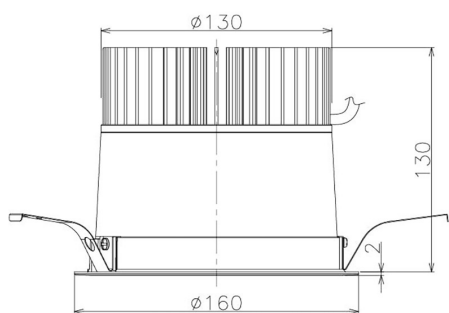

Item no. DD098-3460DW9035

Series Name:  $\Phi$ 150 Spark

Dark Mirror Reflector

Installation	Recessed mount
Type	$\Phi$ 150 Spark
Fixture wattage	33.8W
Beam angle	61 deg
Color Temp.	3500K
CRI	Ra>90
Luminous	2778 lm
Body	Die-cast aluminum alloy
Body finish	N/A
Trim finish	White
Reflector finish	Dark Mirror
IP Rate	IP20
Light source	COB module
Input Voltage	AC220~240V
Dimming Type	Non-Dimmable
Certificate	CE, CCC
Cut Hole	150mm

Height (Weight)	
65.3W	152 (1.5kg)
48.5W	152 (1.5kg)
44.3W	132 (1.3kg)
33.8W	132 (1.3kg)
30.3W	132 (1.3kg)
23.0W	102 (1.0kg)