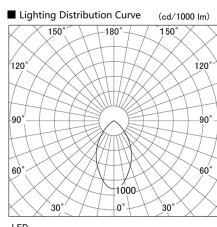

Item no. DD098-3460DW9035

Series Name:  $\Phi$ 150 Spark

Dark Mirror Reflector

Installation	Recessed mount
Type	$\Phi$ 150 Spark
Fixture wattage	33.8W
Beam angle	61 deg
Color Temp.	3500K
CRI	Ra>90
Luminous	2778 lm
Body	Die-cast aluminum alloy
Body finish	N/A
Trim finish	White
Reflector finish	Dark Mirror
IP Rate	IP20
Light source	COB module
Input Voltage	AC220~240V
Dimming Type	Non-Dimmable
Certificate	CE, CCC
Cut Hole	150mm

Height (Weight)	
65.3W	152 (1.5kg)
48.5W	152 (1.5kg)
44.3W	132 (1.3kg)
33.8W	132 (1.3kg)
30.3W	132 (1.3kg)
23.0W	102 (1.0kg)