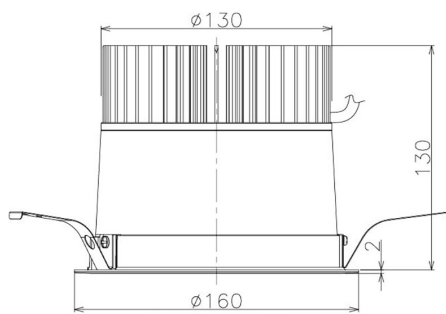

Item no. DD098-3460DW9040

Series Name:  $\Phi$ 150 Spark

Dark Mirror Reflector

Installation	Recessed mount
Type	
Fixture wattage	33.8W
Beam angle	61 deg
Color Temp.	4000K
CRI	Ra>90
Luminous	2805 lm
Body	Die-cast aluminum alloy
Body finish	N/A
Trim finish	White
Reflector finish	Dark Mirror
IP Rate	IP20
Light source	COB module
Input Voltage	AC220~240V
Dimming Type	Non-Dimmable
Certificate	CE, CCC
Cut Hole	150mm

Height (Weight)	
65.3W	152 (1.5kg)
48.5W	152 (1.5kg)
44.3W	132 (1.3kg)
33.8W	132 (1.3kg)
30.3W	132 (1.3kg)
23.0W	102 (1.0kg)