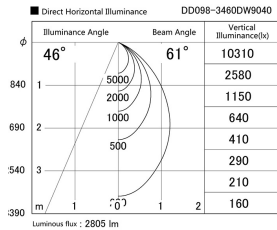

Item no. DD098-3460DW9040

Series Name:  $\Phi$ 150 Spark

Dark Mirror Reflector

Installation	Recessed mount
Type	
Fixture wattage	33.8W
Beam angle	61 deg
Color Temp.	4000K
CRI	Ra>90
Luminous	2805 lm
Body	Die-cast aluminum alloy
Body finish	N/A
Trim finish	White
Reflector finish	Dark Mirror
IP Rate	IP20
Light source	COB module
Input Voltage	AC220~240V
Dimming Type	Non-Dimmable
Certificate	CE, CCC
Cut Hole	150mm

Height (Weight)	
65.3W	152 (1.5kg)
48.5W	152 (1.5kg)
44.3W	132 (1.3kg)
33.8W	132 (1.3kg)
30.3W	132 (1.3kg)
23.0W	102 (1.0kg)