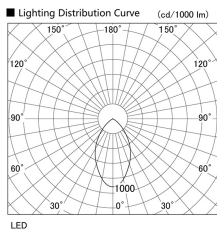

Item no. DD098-3460DW9040

Series Name:  $\Phi$ 150 Spark

Dark Mirror Reflector

Installation	Recessed mount
Type	
Fixture wattage	33.8W
Beam angle	61 deg
Color Temp.	4000K
CRI	Ra>90
Luminous	2805 lm
Body	Die-cast aluminum alloy
Body finish	N/A
Trim finish	White
Reflector finish	Dark Mirror
IP Rate	IP20
Light source	COB module
Input Voltage	AC220~240V
Dimming Type	Non-Dimmable
Certificate	CE, CCC
Cut Hole	150mm

Height (Weight)	
65.3W	152 (1.5kg)
48.5W	152 (1.5kg)
44.3W	132 (1.3kg)
33.8W	132 (1.3kg)
30.3W	132 (1.3kg)
23.0W	102 (1.0kg)