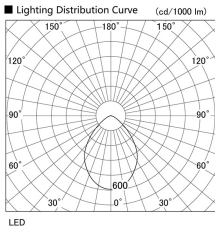

Item no. DD098-3460WW9027

Series Name: Φ 150 Spark

White Reflector

Installation	Recessed mount
Type	Φ 150 Spark
Fixture wattage	33.8W
Beam angle	61 deg
Color Temp.	2700K
CRI	Ra>90
Luminous	2650 lm
Body	Die-cast aluminum alloy
Body finish	N/A
Trim finish	White
Reflector finish	White
IP Rate	IP20
Light source	COB module
Input Voltage	AC220~240V
Dimming Type	Non-Dimmable
Certificate	CE, CCC
Cut Hole	150mm

Height (Weight)	
65.3W	152 (1.5kg)
48.5W	152 (1.5kg)
44.3W	132 (1.3kg)
33.8W	132 (1.3kg)
30.3W	132 (1.3kg)
23.0W	102 (1.0kg)