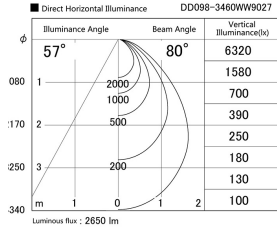

Item no. DD098-3460WW9027

Series Name: Φ 150 Spark

White Reflector

Installation	Recessed mount
Type	Φ 150 Spark
Fixture wattage	33.8W
Beam angle	61 deg
Color Temp.	2700K
CRI	Ra>90
Luminous	2650 lm
Body	Die-cast aluminum alloy
Body finish	N/A
Trim finish	White
Reflector finish	White
IP Rate	IP20
Light source	COB module
Input Voltage	AC220~240V
Dimming Type	Non-Dimmable
Certificate	CE, CCC
Cut Hole	150mm

Height (Weight)	
65.3W	152 (1.5kg)
48.5W	152 (1.5kg)
44.3W	132 (1.3kg)
33.8W	132 (1.3kg)
30.3W	132 (1.3kg)
23.0W	102 (1.0kg)