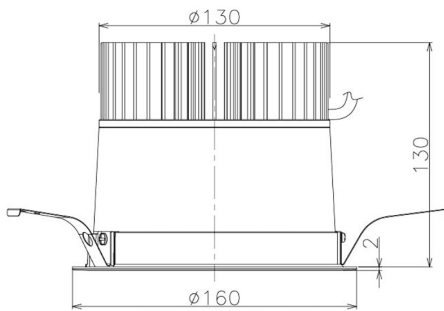

Item no. DD098-3460WW9027

Series Name: Φ 150 Spark

White Reflector

Installation	Recessed mount
Type	Φ 150 Spark
Fixture wattage	33.8W
Beam angle	61 deg
Color Temp.	2700K
CRI	Ra>90
Luminous	2650 lm
Body	Die-cast aluminum alloy
Body finish	N/A
Trim finish	White
Reflector finish	White
IP Rate	IP20
Light source	COB module
Input Voltage	AC220~240V
Dimming Type	Non-Dimmable
Certificate	CE, CCC
Cut Hole	150mm

Height (Weight)	
65.3W	152 (1.5kg)
48.5W	152 (1.5kg)
44.3W	132 (1.3kg)
33.8W	132 (1.3kg)
30.3W	132 (1.3kg)
23.0W	102 (1.0kg)