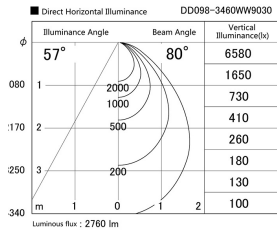

Item no. DD098-3460WW9030

Series Name: Φ 150 Spark

White Reflector

Installation	Recessed mount
Type	Φ 150 Spark
Fixture wattage	33.8W
Beam angle	61 deg
Color Temp.	3000K
CRI	Ra>90
Luminous	2761 lm
Body	Die-cast aluminum alloy
Body finish	N/A
Trim finish	White
Reflector finish	White
IP Rate	IP20
Light source	COB module
Input Voltage	AC220~240V
Dimming Type	Non-Dimmable
Certificate	CE, CCC
Cut Hole	150mm

Height (Weight)	
65.3W	152 (1.5kg)
48.5W	152 (1.5kg)
44.3W	132 (1.3kg)
33.8W	132 (1.3kg)
30.3W	132 (1.3kg)
23.0W	102 (1.0kg)