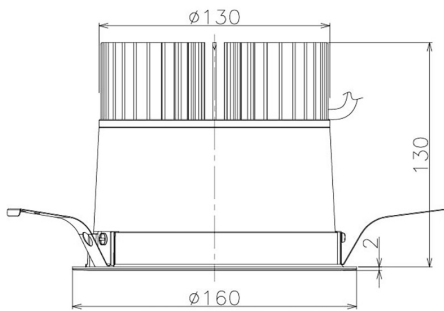

Item no. DD098-3460WW9030

Series Name: Φ 150 Spark

White Reflector

Installation	Recessed mount
Type	Φ 150 Spark
Fixture wattage	33.8W
Beam angle	61 deg
Color Temp.	3000K
CRI	Ra>90
Luminous	2761 lm
Body	Die-cast aluminum alloy
Body finish	N/A
Trim finish	White
Reflector finish	White
IP Rate	IP20
Light source	COB module
Input Voltage	AC220~240V
Dimming Type	Non-Dimmable
Certificate	CE, CCC
Cut Hole	150mm

Height (Weight)	
65.3W	152 (1.5kg)
48.5W	152 (1.5kg)
44.3W	132 (1.3kg)
33.8W	132 (1.3kg)
30.3W	132 (1.3kg)
23.0W	102 (1.0kg)