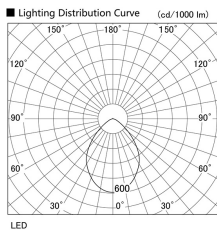

Item no. DD098-3460WW9030

Series Name: Φ 150 Spark

White Reflector

Installation	Recessed mount
Type	Φ 150 Spark
Fixture wattage	33.8W
Beam angle	61 deg
Color Temp.	3000K
CRI	Ra>90
Luminous	2761 lm
Body	Die-cast aluminum alloy
Body finish	N/A
Trim finish	White
Reflector finish	White
IP Rate	IP20
Light source	COB module
Input Voltage	AC220~240V
Dimming Type	Non-Dimmable
Certificate	CE, CCC
Cut Hole	150mm

Height (Weight)	
65.3W	152 (1.5kg)
48.5W	152 (1.5kg)
44.3W	132 (1.3kg)
33.8W	132 (1.3kg)
30.3W	132 (1.3kg)
23.0W	102 (1.0kg)