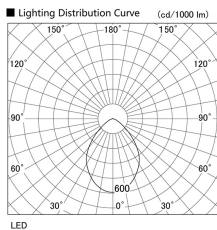

Item no. DD098-3460WW9030

Series Name: Φ 150 Spark

White Reflector

| | |
|------------------|-------------------------|
| Installation | Recessed mount |
| Type | |
| Fixture wattage | 33.8W |
| Beam angle | 61 deg |
| Color Temp. | 3000K |
| CRI | Ra>90 |
| Luminous | 2761 lm |
| Body | Die-cast aluminum alloy |
| Body finish | N/A |
| Trim finish | White |
| Reflector finish | White |
| IP Rate | IP20 |
| Light source | COB module |
| Input Voltage | AC220~240V |
| Dimming Type | Non-Dimmable |
| Certificate | CE, CCC |
| Cut Hole | 150mm |

| Height (Weight) | |
|-----------------|-------------|
| 65.3W | 152 (1.5kg) |
| 48.5W | 152 (1.5kg) |
| 44.3W | 132 (1.3kg) |
| 33.8W | 132 (1.3kg) |
| 30.3W | 132 (1.3kg) |
| 23.0W | 102 (1.0kg) |