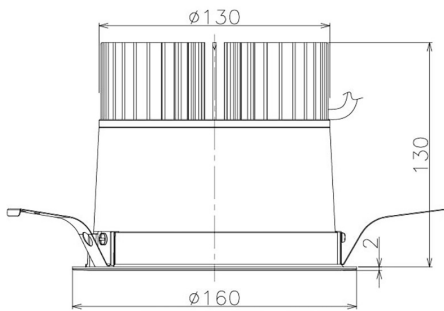

Item no. DD098-3460WW9030

Series Name: Φ 150 Spark

White Reflector

| | |
|------------------|-------------------------|
| Installation | Recessed mount |
| Type | |
| Fixture wattage | 33.8W |
| Beam angle | 61 deg |
| Color Temp. | 3000K |
| CRI | Ra>90 |
| Luminous | 2761 lm |
| Body | Die-cast aluminum alloy |
| Body finish | N/A |
| Trim finish | White |
| Reflector finish | White |
| IP Rate | IP20 |
| Light source | COB module |
| Input Voltage | AC220~240V |
| Dimming Type | Non-Dimmable |
| Certificate | CE, CCC |
| Cut Hole | 150mm |

| Height (Weight) | |
|-----------------|-------------|
| 65.3W | 152 (1.5kg) |
| 48.5W | 152 (1.5kg) |
| 44.3W | 132 (1.3kg) |
| 33.8W | 132 (1.3kg) |
| 30.3W | 132 (1.3kg) |
| 23.0W | 102 (1.0kg) |