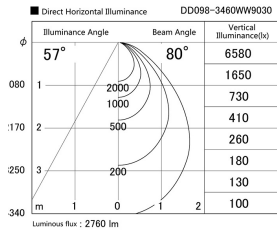

Item no. DD098-3460WW9030

Series Name: Φ 150 Spark

White Reflector

| | |
|------------------|-------------------------|
| Installation | Recessed mount |
| Type | |
| Fixture wattage | 33.8W |
| Beam angle | 61 deg |
| Color Temp. | 3000K |
| CRI | Ra>90 |
| Luminous | 2761 lm |
| Body | Die-cast aluminum alloy |
| Body finish | N/A |
| Trim finish | White |
| Reflector finish | White |
| IP Rate | IP20 |
| Light source | COB module |
| Input Voltage | AC220~240V |
| Dimming Type | Non-Dimmable |
| Certificate | CE, CCC |
| Cut Hole | 150mm |

| Height (Weight) | |
|-----------------|-------------|
| 65.3W | 152 (1.5kg) |
| 48.5W | 152 (1.5kg) |
| 44.3W | 132 (1.3kg) |
| 33.8W | 132 (1.3kg) |
| 30.3W | 132 (1.3kg) |
| 23.0W | 102 (1.0kg) |