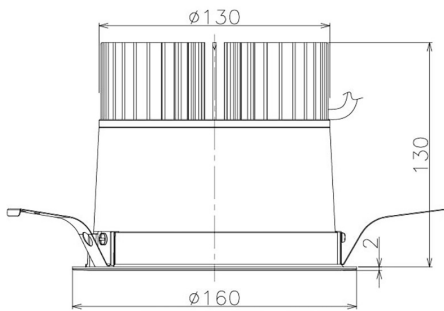

Item no. DD098-3460WW9035

Series Name: Φ 150 Spark

White Reflector

Installation	Recessed mount
Type	
Fixture wattage	33.8W
Beam angle	61 deg
Color Temp.	3500K
CRI	Ra>90
Luminous	2816 lm
Body	Die-cast aluminum alloy
Body finish	N/A
Trim finish	White
Reflector finish	White
IP Rate	IP20
Light source	COB module
Input Voltage	AC220~240V
Dimming Type	Non-Dimmable
Certificate	CE, CCC
Cut Hole	150mm

Height (Weight)	
65.3W	152 (1.5kg)
48.5W	152 (1.5kg)
44.3W	132 (1.3kg)
33.8W	132 (1.3kg)
30.3W	132 (1.3kg)
23.0W	102 (1.0kg)