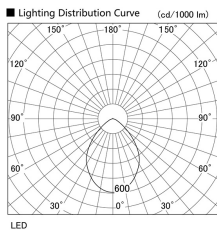

Item no. DD098-3460WW9035

Series Name: Φ 150 Spark

White Reflector

Installation	Recessed mount
Type	
Fixture wattage	33.8W
Beam angle	61 deg
Color Temp.	3500K
CRI	Ra>90
Luminous	2816 lm
Body	Die-cast aluminum alloy
Body finish	N/A
Trim finish	White
Reflector finish	White
IP Rate	IP20
Light source	COB module
Input Voltage	AC220~240V
Dimming Type	Non-Dimmable
Certificate	CE, CCC
Cut Hole	150mm

Height (Weight)	
65.3W	152 (1.5kg)
48.5W	152 (1.5kg)
44.3W	132 (1.3kg)
33.8W	132 (1.3kg)
30.3W	132 (1.3kg)
23.0W	102 (1.0kg)