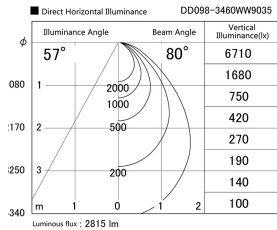

Item no. DD098-3460WW9035

Series Name: Φ 150 Spark

White Reflector

Installation	Recessed mount
Type	
Fixture wattage	33.8W
Beam angle	61 deg
Color Temp.	3500K
CRI	Ra>90
Luminous	2816 lm
Body	Die-cast aluminum alloy
Body finish	N/A
Trim finish	White
Reflector finish	White
IP Rate	IP20
Light source	COB module
Input Voltage	AC220~240V
Dimming Type	Non-Dimmable
Certificate	CE, CCC
Cut Hole	150mm

Height (Weight)	
65.3W	152 (1.5kg)
48.5W	152 (1.5kg)
44.3W	132 (1.3kg)
33.8W	132 (1.3kg)
30.3W	132 (1.3kg)
23.0W	102 (1.0kg)