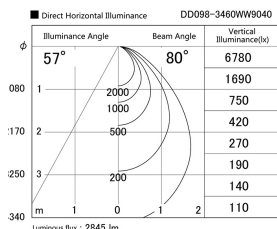

Item no. DD098-3460WW9040

Series Name: Φ 150 Spark

White Reflector

Installation	Recessed mount
Type	Φ 150 Spark
Fixture wattage	33.8W
Beam angle	61 deg
Color Temp.	4000K
CRI	Ra>90
Luminous	2843 lm
Body	Die-cast aluminum alloy
Body finish	N/A
Trim finish	White
Reflector finish	White
IP Rate	IP20
Light source	COB module
Input Voltage	AC220~240V
Dimming Type	Non-Dimmable
Certificate	CE, CCC
Cut Hole	150mm

Height (Weight)	
65.3W	152 (1.5kg)
48.5W	152 (1.5kg)
44.3W	132 (1.3kg)
33.8W	132 (1.3kg)
30.3W	132 (1.3kg)
23.0W	102 (1.0kg)