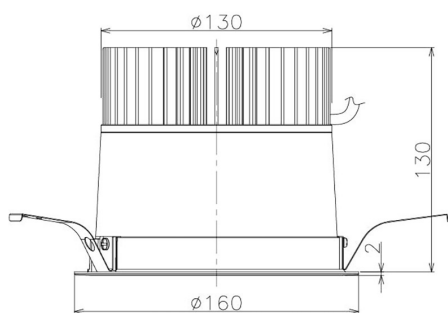

Item no. DD098-3460WW9040

Series Name: Φ 150 Spark

White Reflector

Installation	Recessed mount
Type	Φ 150 Spark
Fixture wattage	33.8W
Beam angle	61 deg
Color Temp.	4000K
CRI	Ra>90
Luminous	2843 lm
Body	Die-cast aluminum alloy
Body finish	N/A
Trim finish	White
Reflector finish	White
IP Rate	IP20
Light source	COB module
Input Voltage	AC220~240V
Dimming Type	Non-Dimmable
Certificate	CE, CCC
Cut Hole	150mm

Height (Weight)	
65.3W	152 (1.5kg)
48.5W	152 (1.5kg)
44.3W	132 (1.3kg)
33.8W	132 (1.3kg)
30.3W	132 (1.3kg)
23.0W	102 (1.0kg)