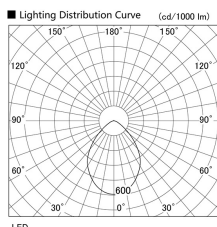

Item no. DD098-3460WW9040

Series Name: Φ 150 Spark

White Reflector

Installation	Recessed mount
Type	Φ 150 Spark
Fixture wattage	33.8W
Beam angle	61 deg
Color Temp.	4000K
CRI	Ra>90
Luminous	2843 lm
Body	Die-cast aluminum alloy
Body finish	N/A
Trim finish	White
Reflector finish	White
IP Rate	IP20
Light source	COB module
Input Voltage	AC220~240V
Dimming Type	Non-Dimmable
Certificate	CE, CCC
Cut Hole	150mm

Height (Weight)	
65.3W	152 (1.5kg)
48.5W	152 (1.5kg)
44.3W	132 (1.3kg)
33.8W	132 (1.3kg)
30.3W	132 (1.3kg)
23.0W	102 (1.0kg)