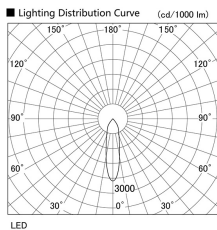

Item no. DD098-4520DW9027

Series Name:  $\Phi$ 150 Spark

Dark Mirror Reflector

Installation	Recessed mount
Type	
Fixture wattage	44.3W
Beam angle	25 deg
Color Temp.	2700K
CRI	Ra>90
Luminous	3789 lm
Body	Die-cast aluminum alloy
Body finish	N/A
Trim finish	White
Reflector finish	Dark Mirror
IP Rate	IP20
Light source	COB module
Input Voltage	AC220~240V
Dimming Type	Non-Dimmable
Certificate	CE, CCC
Cut Hole	150mm

Height (Weight)	
65.3W	152 (1.5kg)
48.5W	152 (1.5kg)
44.3W	132 (1.3kg)
33.8W	132 (1.3kg)
30.3W	132 (1.3kg)
23.0W	102 (1.0kg)