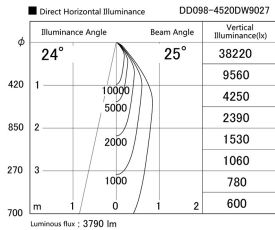

Item no. DD098-4520DW9027

Series Name:  $\Phi$ 150 Spark

Dark Mirror Reflector

Installation	Recessed mount
Type	
Fixture wattage	44.3W
Beam angle	25 deg
Color Temp.	2700K
CRI	Ra>90
Luminous	3789 lm
Body	Die-cast aluminum alloy
Body finish	N/A
Trim finish	White
Reflector finish	Dark Mirror
IP Rate	IP20
Light source	COB module
Input Voltage	AC220~240V
Dimming Type	Non-Dimmable
Certificate	CE, CCC
Cut Hole	150mm

Height (Weight)	
65.3W	152 (1.5kg)
48.5W	152 (1.5kg)
44.3W	132 (1.3kg)
33.8W	132 (1.3kg)
30.3W	132 (1.3kg)
23.0W	102 (1.0kg)