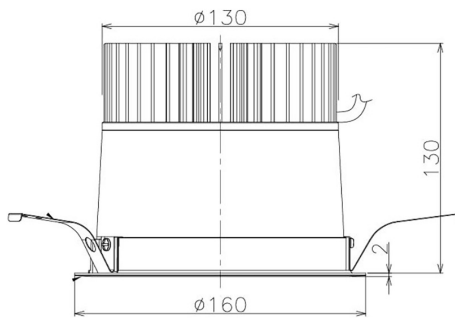

Item no. DD098-4520DW9027

Series Name:  $\Phi$ 150 Spark

Dark Mirror Reflector

Installation	Recessed mount
Type	
Fixture wattage	44.3W
Beam angle	25 deg
Color Temp.	2700K
CRI	Ra>90
Luminous	3789 lm
Body	Die-cast aluminum alloy
Body finish	N/A
Trim finish	White
Reflector finish	Dark Mirror
IP Rate	IP20
Light source	COB module
Input Voltage	AC220~240V
Dimming Type	Non-Dimmable
Certificate	CE, CCC
Cut Hole	150mm

Height (Weight)	
65.3W	152 (1.5kg)
48.5W	152 (1.5kg)
44.3W	132 (1.3kg)
33.8W	132 (1.3kg)
30.3W	132 (1.3kg)
23.0W	102 (1.0kg)