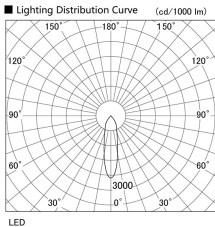

Item no. DD098-4520DW9030

Series Name: Φ 150 Spark

Dark Mirror Reflector

Installation	Recessed mount
Type	
Fixture wattage	44.3W
Beam angle	25 deg
Color Temp.	3000K
CRI	Ra>90
Luminous	3947 lm
Body	Die-cast aluminum alloy
Body finish	N/A
Trim finish	White
Reflector finish	Dark Mirror
IP Rate	IP20
Light source	COB module
Input Voltage	AC220~240V
Dimming Type	Non-Dimmable
Certificate	CE, CCC
Cut Hole	150mm

Height (Weight)	
65.3W	152 (1.5kg)
48.5W	152 (1.5kg)
44.3W	132 (1.3kg)
33.8W	132 (1.3kg)
30.3W	132 (1.3kg)
23.0W	102 (1.0kg)