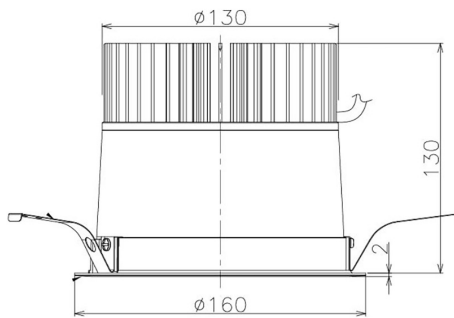

Item no. DD098-4520DW9030

Series Name: Φ 150 Spark

Dark Mirror Reflector

Installation	Recessed mount
Type	
Fixture wattage	44.3W
Beam angle	25 deg
Color Temp.	3000K
CRI	Ra>90
Luminous	3947 lm
Body	Die-cast aluminum alloy
Body finish	N/A
Trim finish	White
Reflector finish	Dark Mirror
IP Rate	IP20
Light source	COB module
Input Voltage	AC220~240V
Dimming Type	Non-Dimmable
Certificate	CE, CCC
Cut Hole	150mm

Height (Weight)	
65.3W	152 (1.5kg)
48.5W	152 (1.5kg)
44.3W	132 (1.3kg)
33.8W	132 (1.3kg)
30.3W	132 (1.3kg)
23.0W	102 (1.0kg)