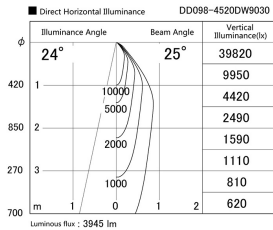

Item no. DD098-4520DW9030

Series Name: Φ 150 Spark

Dark Mirror Reflector

Installation	Recessed mount
Type	
Fixture wattage	44.3W
Beam angle	25 deg
Color Temp.	3000K
CRI	Ra>90
Luminous	3947 lm
Body	Die-cast aluminum alloy
Body finish	N/A
Trim finish	White
Reflector finish	Dark Mirror
IP Rate	IP20
Light source	COB module
Input Voltage	AC220~240V
Dimming Type	Non-Dimmable
Certificate	CE, CCC
Cut Hole	150mm

Height (Weight)	
65.3W	152 (1.5kg)
48.5W	152 (1.5kg)
44.3W	132 (1.3kg)
33.8W	132 (1.3kg)
30.3W	132 (1.3kg)
23.0W	102 (1.0kg)