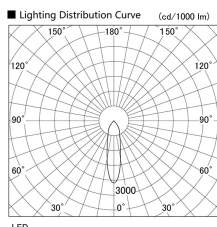

Item no. DD098-4520DW9035

Series Name:  $\Phi$ 150 Spark

Dark Mirror Reflector

Installation	Recessed mount
Type	
Fixture wattage	44.3W
Beam angle	25 deg
Color Temp.	3500K
CRI	Ra>90
Luminous	4026 lm
Body	Die-cast aluminum alloy
Body finish	N/A
Trim finish	White
Reflector finish	Dark Mirror
IP Rate	IP20
Light source	COB module
Input Voltage	AC220~240V
Dimming Type	Non-Dimmable
Certificate	CE, CCC
Cut Hole	150mm

Height (Weight)	
65.3W	152 (1.5kg)
48.5W	152 (1.5kg)
44.3W	132 (1.3kg)
33.8W	132 (1.3kg)
30.3W	132 (1.3kg)
23.0W	102 (1.0kg)