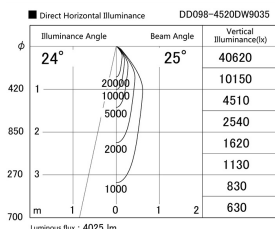

Item no. DD098-4520DW9035

Series Name: Φ 150 Spark

Dark Mirror Reflector

Installation	Recessed mount
Type	Φ 150 Spark
Fixture wattage	44.3W
Beam angle	25 deg
Color Temp.	3500K
CRI	Ra>90
Luminous	4026 lm
Body	Die-cast aluminum alloy
Body finish	N/A
Trim finish	White
Reflector finish	Dark Mirror
IP Rate	IP20
Light source	COB module
Input Voltage	AC220~240V
Dimming Type	Non-Dimmable
Certificate	CE, CCC
Cut Hole	150mm

Height (Weight)	
65.3W	152 (1.5kg)
48.5W	152 (1.5kg)
44.3W	132 (1.3kg)
33.8W	132 (1.3kg)
30.3W	132 (1.3kg)
23.0W	102 (1.0kg)