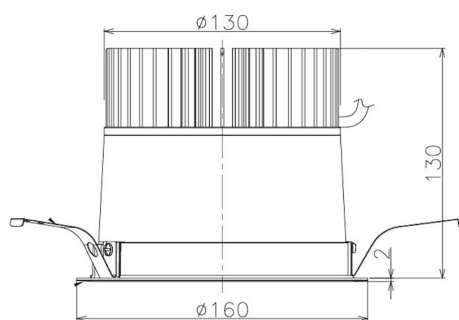

Item no. DD098-4520DW9035

Series Name:  $\Phi$ 150 Spark

Dark Mirror Reflector

Installation	Recessed mount
Type	
Fixture wattage	44.3W
Beam angle	25 deg
Color Temp.	3500K
CRI	Ra>90
Luminous	4026 lm
Body	Die-cast aluminum alloy
Body finish	N/A
Trim finish	White
Reflector finish	Dark Mirror
IP Rate	IP20
Light source	COB module
Input Voltage	AC220~240V
Dimming Type	Non-Dimmable
Certificate	CE, CCC
Cut Hole	150mm

Height (Weight)	
65.3W	152 (1.5kg)
48.5W	152 (1.5kg)
44.3W	132 (1.3kg)
33.8W	132 (1.3kg)
30.3W	132 (1.3kg)
23.0W	102 (1.0kg)