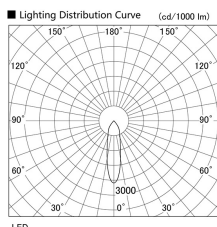

Item no. DD098-4520DW9035

Series Name: Φ 150 Spark

Dark Mirror Reflector

Installation	Recessed mount
Type	Φ 150 Spark
Fixture wattage	44.3W
Beam angle	25 deg
Color Temp.	3500K
CRI	Ra>90
Luminous	4026 lm
Body	Die-cast aluminum alloy
Body finish	N/A
Trim finish	White
Reflector finish	Dark Mirror
IP Rate	IP20
Light source	COB module
Input Voltage	AC220~240V
Dimming Type	Non-Dimmable
Certificate	CE, CCC
Cut Hole	150mm

Height (Weight)	
65.3W	152 (1.5kg)
48.5W	152 (1.5kg)
44.3W	132 (1.3kg)
33.8W	132 (1.3kg)
30.3W	132 (1.3kg)
23.0W	102 (1.0kg)