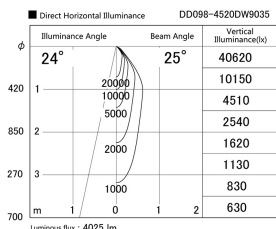

Item no. DD098-4520DW9035

Series Name:  $\Phi$ 150 Spark

Dark Mirror Reflector

Installation	Recessed mount
Type	
Fixture wattage	44.3W
Beam angle	25 deg
Color Temp.	3500K
CRI	Ra>90
Luminous	4026 lm
Body	Die-cast aluminum alloy
Body finish	N/A
Trim finish	White
Reflector finish	Dark Mirror
IP Rate	IP20
Light source	COB module
Input Voltage	AC220~240V
Dimming Type	Non-Dimmable
Certificate	CE, CCC
Cut Hole	150mm

Height (Weight)	
65.3W	152 (1.5kg)
48.5W	152 (1.5kg)
44.3W	132 (1.3kg)
33.8W	132 (1.3kg)
30.3W	132 (1.3kg)
23.0W	102 (1.0kg)