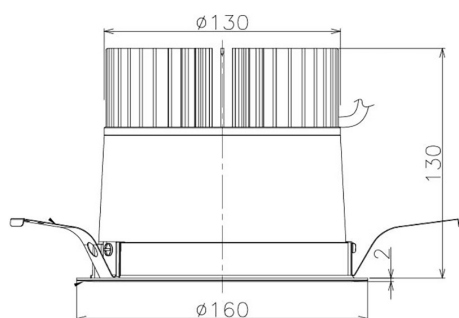

Item no. DD098-4520DW9035

Series Name: Φ 150 Spark

Dark Mirror Reflector

Installation	Recessed mount
Type	Φ 150 Spark
Fixture wattage	44.3W
Beam angle	25 deg
Color Temp.	3500K
CRI	Ra>90
Luminous	4026 lm
Body	Die-cast aluminum alloy
Body finish	N/A
Trim finish	White
Reflector finish	Dark Mirror
IP Rate	IP20
Light source	COB module
Input Voltage	AC220~240V
Dimming Type	Non-Dimmable
Certificate	CE, CCC
Cut Hole	150mm

Height (Weight)	
65.3W	152 (1.5kg)
48.5W	152 (1.5kg)
44.3W	132 (1.3kg)
33.8W	132 (1.3kg)
30.3W	132 (1.3kg)
23.0W	102 (1.0kg)