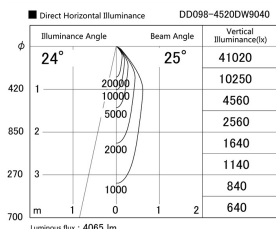

Item no. DD098-4520DW9040

Series Name: Φ 150 Spark

Dark Mirror Reflector

LED

Installation	Recessed mount
Type	Φ 150 Spark
Fixture wattage	44.3W
Beam angle	25 deg
Color Temp.	4000K
CRI	Ra>90
Luminous	4066 lm
Body	Die-cast aluminum alloy
Body finish	N/A
Trim finish	White
Reflector finish	Dark Mirror
IP Rate	IP20
Light source	COB module
Input Voltage	AC220~240V
Dimming Type	Non-Dimmable
Certificate	CE, CCC
Cut Hole	150mm

Height (Weight)	
65.3W	152 (1.5kg)
48.5W	152 (1.5kg)
44.3W	132 (1.3kg)
33.8W	132 (1.3kg)
30.3W	132 (1.3kg)
23.0W	102 (1.0kg)