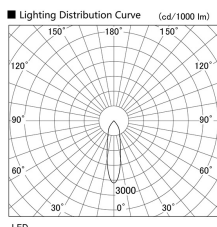

Item no. DD098-4520DW9040

Series Name: Φ 150 Spark

Dark Mirror Reflector

LED

Installation	Recessed mount
Type	Φ 150 Spark
Fixture wattage	44.3W
Beam angle	25 deg
Color Temp.	4000K
CRI	Ra>90
Luminous	4066 lm
Body	Die-cast aluminum alloy
Body finish	N/A
Trim finish	White
Reflector finish	Dark Mirror
IP Rate	IP20
Light source	COB module
Input Voltage	AC220~240V
Dimming Type	Non-Dimmable
Certificate	CE, CCC
Cut Hole	150mm

Height (Weight)	
65.3W	152 (1.5kg)
48.5W	152 (1.5kg)
44.3W	132 (1.3kg)
33.8W	132 (1.3kg)
30.3W	132 (1.3kg)
23.0W	102 (1.0kg)