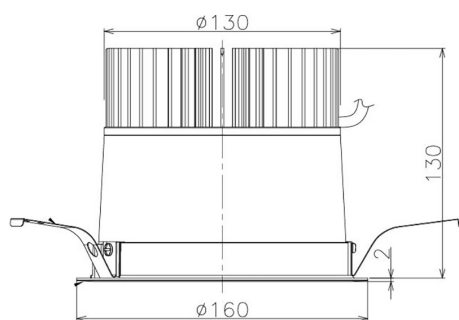

Item no. DD098-4520DW9040

Series Name: Φ 150 Spark

Dark Mirror Reflector

LED

Installation	Recessed mount
Type	Φ 150 Spark
Fixture wattage	44.3W
Beam angle	25 deg
Color Temp.	4000K
CRI	Ra>90
Luminous	4066 lm
Body	Die-cast aluminum alloy
Body finish	N/A
Trim finish	White
Reflector finish	Dark Mirror
IP Rate	IP20
Light source	COB module
Input Voltage	AC220~240V
Dimming Type	Non-Dimmable
Certificate	CE, CCC
Cut Hole	150mm

Height (Weight)	
65.3W	152 (1.5kg)
48.5W	152 (1.5kg)
44.3W	132 (1.3kg)
33.8W	132 (1.3kg)
30.3W	132 (1.3kg)
23.0W	102 (1.0kg)