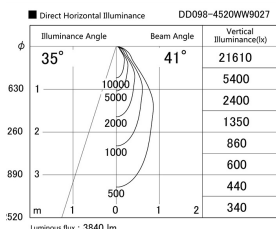

Item no. DD098-4520WW9027

Series Name: Φ 150 Spark

White Reflector

Installation	Recessed mount
Type	Φ 150 Spark
Fixture wattage	44.3W
Beam angle	25 deg
Color Temp.	2700K
CRI	Ra>90
Luminous	3838 lm
Body	Die-cast aluminum alloy
Body finish	N/A
Trim finish	White
Reflector finish	White
IP Rate	IP20
Light source	COB module
Input Voltage	AC220~240V
Dimming Type	Non-Dimmable
Certificate	CE, CCC
Cut Hole	150mm

Height (Weight)	
65.3W	152 (1.5kg)
48.5W	152 (1.5kg)
44.3W	132 (1.3kg)
33.8W	132 (1.3kg)
30.3W	132 (1.3kg)
23.0W	102 (1.0kg)