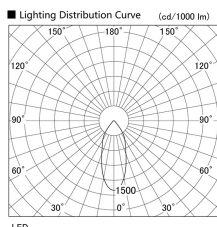

Item no. DD098-4520WW9027

Series Name: Φ 150 Spark

White Reflector

Installation	Recessed mount
Type	Φ 150 Spark
Fixture wattage	44.3W
Beam angle	25 deg
Color Temp.	2700K
CRI	Ra>90
Luminous	3838 lm
Body	Die-cast aluminum alloy
Body finish	N/A
Trim finish	White
Reflector finish	White
IP Rate	IP20
Light source	COB module
Input Voltage	AC220~240V
Dimming Type	Non-Dimmable
Certificate	CE, CCC
Cut Hole	150mm

Height (Weight)	
65.3W	152 (1.5kg)
48.5W	152 (1.5kg)
44.3W	132 (1.3kg)
33.8W	132 (1.3kg)
30.3W	132 (1.3kg)
23.0W	102 (1.0kg)