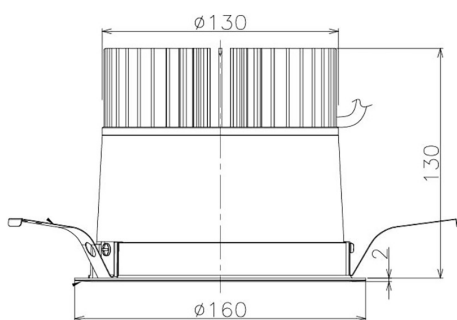

Item no. DD098-4520WW9027

Series Name: Φ 150 Spark

White Reflector

Installation	Recessed mount
Type	Φ 150 Spark
Fixture wattage	44.3W
Beam angle	25 deg
Color Temp.	2700K
CRI	Ra>90
Luminous	3838 lm
Body	Die-cast aluminum alloy
Body finish	N/A
Trim finish	White
Reflector finish	White
IP Rate	IP20
Light source	COB module
Input Voltage	AC220~240V
Dimming Type	Non-Dimmable
Certificate	CE, CCC
Cut Hole	150mm

Height (Weight)	
65.3W	152 (1.5kg)
48.5W	152 (1.5kg)
44.3W	132 (1.3kg)
33.8W	132 (1.3kg)
30.3W	132 (1.3kg)
23.0W	102 (1.0kg)