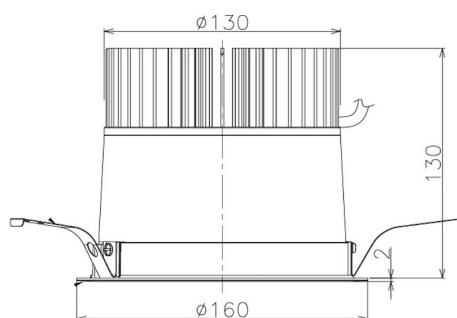

Item no. DD098-4520WW9030

Series Name:  $\Phi$ 150 Spark

White Reflector

Installation	Recessed mount
Type	
Fixture wattage	44.3W
Beam angle	25 deg
Color Temp.	3000K
CRI	Ra>90
Luminous	3998 lm
Body	Die-cast aluminum alloy
Body finish	N/A
Trim finish	White
Reflector finish	White
IP Rate	IP20
Light source	COB module
Input Voltage	AC220~240V
Dimming Type	Non-Dimmable
Certificate	CE, CCC
Cut Hole	150mm

Height (Weight)	
65.3W	152 (1.5kg)
48.5W	152 (1.5kg)
44.3W	132 (1.3kg)
33.8W	132 (1.3kg)
30.3W	132 (1.3kg)
23.0W	102 (1.0kg)