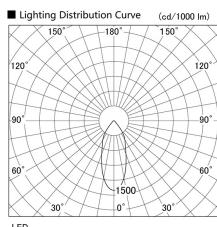

Item no. DD098-4520WW9030

Series Name:  $\Phi$ 150 Spark

White Reflector

Installation	Recessed mount
Type	
Fixture wattage	44.3W
Beam angle	25 deg
Color Temp.	3000K
CRI	Ra>90
Luminous	3998 lm
Body	Die-cast aluminum alloy
Body finish	N/A
Trim finish	White
Reflector finish	White
IP Rate	IP20
Light source	COB module
Input Voltage	AC220~240V
Dimming Type	Non-Dimmable
Certificate	CE, CCC
Cut Hole	150mm

Height (Weight)	
65.3W	152 (1.5kg)
48.5W	152 (1.5kg)
44.3W	132 (1.3kg)
33.8W	132 (1.3kg)
30.3W	132 (1.3kg)
23.0W	102 (1.0kg)