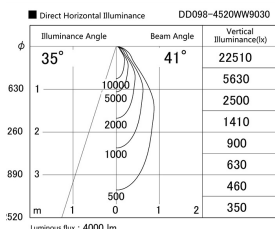

Item no. DD098-4520WW9030

Series Name:  $\Phi$ 150 Spark

White Reflector

Installation	Recessed mount
Type	
Fixture wattage	44.3W
Beam angle	25 deg
Color Temp.	3000K
CRI	Ra>90
Luminous	3998 lm
Body	Die-cast aluminum alloy
Body finish	N/A
Trim finish	White
Reflector finish	White
IP Rate	IP20
Light source	COB module
Input Voltage	AC220~240V
Dimming Type	Non-Dimmable
Certificate	CE, CCC
Cut Hole	150mm

Height (Weight)	
65.3W	152 (1.5kg)
48.5W	152 (1.5kg)
44.3W	132 (1.3kg)
33.8W	132 (1.3kg)
30.3W	132 (1.3kg)
23.0W	102 (1.0kg)