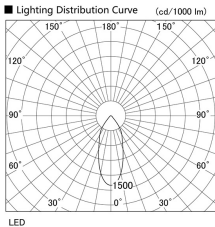

Item no. DD098-4520WW9035

Series Name: Φ 150 Spark

White Reflector

Installation	Recessed mount
Type	Φ 150 Spark
Fixture wattage	44.3W
Beam angle	25 deg
Color Temp.	3500K
CRI	Ra>90
Luminous	4078 lm
Body	Die-cast aluminum alloy
Body finish	N/A
Trim finish	White
Reflector finish	White
IP Rate	IP20
Light source	COB module
Input Voltage	AC220~240V
Dimming Type	Non-Dimmable
Certificate	CE, CCC
Cut Hole	150mm

Height (Weight)	
65.3W	152 (1.5kg)
48.5W	152 (1.5kg)
44.3W	132 (1.3kg)
33.8W	132 (1.3kg)
30.3W	132 (1.3kg)
23.0W	102 (1.0kg)