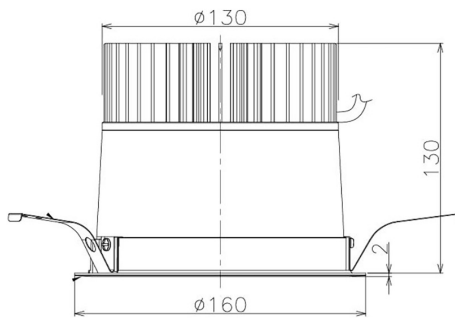

Item no. DD098-4520WW9035

Series Name: Φ 150 Spark

White Reflector

Installation	Recessed mount
Type	Φ 150 Spark
Fixture wattage	44.3W
Beam angle	25 deg
Color Temp.	3500K
CRI	Ra>90
Luminous	4078 lm
Body	Die-cast aluminum alloy
Body finish	N/A
Trim finish	White
Reflector finish	White
IP Rate	IP20
Light source	COB module
Input Voltage	AC220~240V
Dimming Type	Non-Dimmable
Certificate	CE, CCC
Cut Hole	150mm

Height (Weight)	
65.3W	152 (1.5kg)
48.5W	152 (1.5kg)
44.3W	132 (1.3kg)
33.8W	132 (1.3kg)
30.3W	132 (1.3kg)
23.0W	102 (1.0kg)