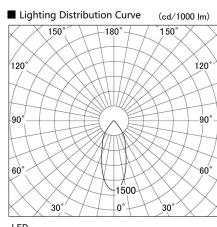

Item no. DD098-4520WW9035

Series Name: Φ 150 Spark

White Reflector

Installation	Recessed mount
Type	
Fixture wattage	44.3W
Beam angle	25 deg
Color Temp.	3500K
CRI	Ra>90
Luminous	4078 lm
Body	Die-cast aluminum alloy
Body finish	N/A
Trim finish	White
Reflector finish	White
IP Rate	IP20
Light source	COB module
Input Voltage	AC220~240V
Dimming Type	Non-Dimmable
Certificate	CE, CCC
Cut Hole	150mm

Height (Weight)	
65.3W	152 (1.5kg)
48.5W	152 (1.5kg)
44.3W	132 (1.3kg)
33.8W	132 (1.3kg)
30.3W	132 (1.3kg)
23.0W	102 (1.0kg)