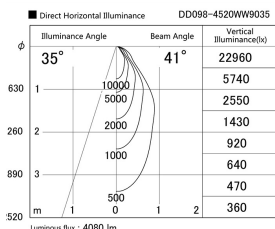

Item no. DD098-4520WW9035

Series Name: Φ 150 Spark

White Reflector

Installation	Recessed mount
Type	
Fixture wattage	44.3W
Beam angle	25 deg
Color Temp.	3500K
CRI	Ra>90
Luminous	4078 lm
Body	Die-cast aluminum alloy
Body finish	N/A
Trim finish	White
Reflector finish	White
IP Rate	IP20
Light source	COB module
Input Voltage	AC220~240V
Dimming Type	Non-Dimmable
Certificate	CE, CCC
Cut Hole	150mm

Height (Weight)	
65.3W	152 (1.5kg)
48.5W	152 (1.5kg)
44.3W	132 (1.3kg)
33.8W	132 (1.3kg)
30.3W	132 (1.3kg)
23.0W	102 (1.0kg)