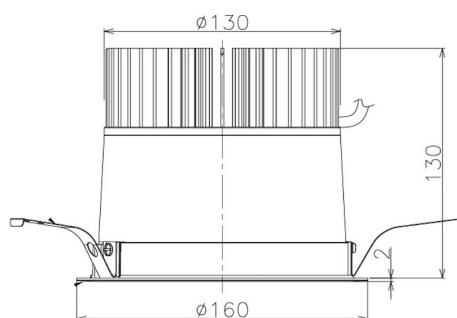

Item no. DD098-4520WW9035

Series Name: Φ 150 Spark

White Reflector

Installation	Recessed mount
Type	
Fixture wattage	44.3W
Beam angle	25 deg
Color Temp.	3500K
CRI	Ra>90
Luminous	4078 lm
Body	Die-cast aluminum alloy
Body finish	N/A
Trim finish	White
Reflector finish	White
IP Rate	IP20
Light source	COB module
Input Voltage	AC220~240V
Dimming Type	Non-Dimmable
Certificate	CE, CCC
Cut Hole	150mm

Height (Weight)	
65.3W	152 (1.5kg)
48.5W	152 (1.5kg)
44.3W	132 (1.3kg)
33.8W	132 (1.3kg)
30.3W	132 (1.3kg)
23.0W	102 (1.0kg)