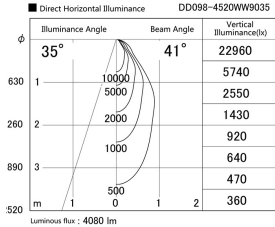

Item no. DD098-4520WW9035

Series Name: Φ 150 Spark

White Reflector

Installation	Recessed mount
Type	Φ 150 Spark
Fixture wattage	44.3W
Beam angle	25 deg
Color Temp.	3500K
CRI	Ra>90
Luminous	4078 lm
Body	Die-cast aluminum alloy
Body finish	N/A
Trim finish	White
Reflector finish	White
IP Rate	IP20
Light source	COB module
Input Voltage	AC220~240V
Dimming Type	Non-Dimmable
Certificate	CE, CCC
Cut Hole	150mm

Height (Weight)	
65.3W	152 (1.5kg)
48.5W	152 (1.5kg)
44.3W	132 (1.3kg)
33.8W	132 (1.3kg)
30.3W	132 (1.3kg)
23.0W	102 (1.0kg)