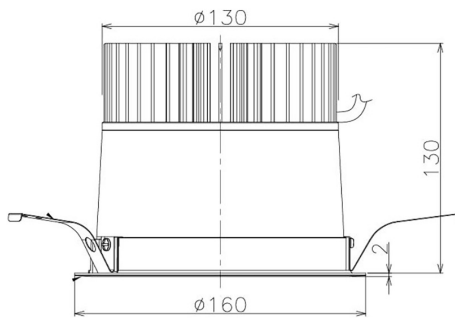

Item no. DD098-4520WW9040

Series Name: Φ 150 Spark

White Reflector

Installation	Recessed mount
Type	Φ 150 Spark
Fixture wattage	44.3W
Beam angle	25 deg
Color Temp.	4000K
CRI	Ra>90
Luminous	4118 lm
Body	Die-cast aluminum alloy
Body finish	N/A
Trim finish	White
Reflector finish	White
IP Rate	IP20
Light source	COB module
Input Voltage	AC220~240V
Dimming Type	Non-Dimmable
Certificate	CE, CCC
Cut Hole	150mm

Height (Weight)	
65.3W	152 (1.5kg)
48.5W	152 (1.5kg)
44.3W	132 (1.3kg)
33.8W	132 (1.3kg)
30.3W	132 (1.3kg)
23.0W	102 (1.0kg)