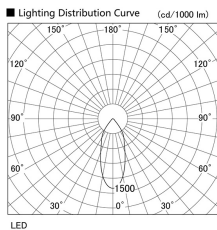

Item no. DD098-4520WW9040

Series Name: Φ 150 Spark

White Reflector

Installation	Recessed mount
Type	
Fixture wattage	44.3W
Beam angle	25 deg
Color Temp.	4000K
CRI	Ra>90
Luminous	4118 lm
Body	Die-cast aluminum alloy
Body finish	N/A
Trim finish	White
Reflector finish	White
IP Rate	IP20
Light source	COB module
Input Voltage	AC220~240V
Dimming Type	Non-Dimmable
Certificate	CE, CCC
Cut Hole	150mm

Height (Weight)	
65.3W	152 (1.5kg)
48.5W	152 (1.5kg)
44.3W	132 (1.3kg)
33.8W	132 (1.3kg)
30.3W	132 (1.3kg)
23.0W	102 (1.0kg)