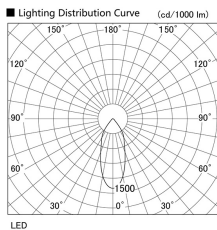

Item no. DD098-4520WW9040

Series Name: Φ 150 Spark

White Reflector

Installation	Recessed mount
Type	Φ 150 Spark
Fixture wattage	44.3W
Beam angle	25 deg
Color Temp.	4000K
CRI	Ra>90
Luminous	4118 lm
Body	Die-cast aluminum alloy
Body finish	N/A
Trim finish	White
Reflector finish	White
IP Rate	IP20
Light source	COB module
Input Voltage	AC220~240V
Dimming Type	Non-Dimmable
Certificate	CE, CCC
Cut Hole	150mm

Height (Weight)	
65.3W	152 (1.5kg)
48.5W	152 (1.5kg)
44.3W	132 (1.3kg)
33.8W	132 (1.3kg)
30.3W	132 (1.3kg)
23.0W	102 (1.0kg)