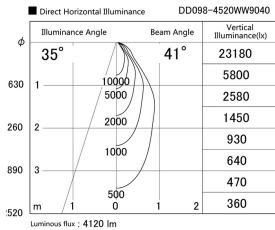

Item no. DD098-4520WW9040

Series Name: Φ 150 Spark

White Reflector

Installation	Recessed mount
Type	Φ 150 Spark
Fixture wattage	44.3W
Beam angle	25 deg
Color Temp.	4000K
CRI	Ra>90
Luminous	4118 lm
Body	Die-cast aluminum alloy
Body finish	N/A
Trim finish	White
Reflector finish	White
IP Rate	IP20
Light source	COB module
Input Voltage	AC220~240V
Dimming Type	Non-Dimmable
Certificate	CE, CCC
Cut Hole	150mm

Height (Weight)	
65.3W	152 (1.5kg)
48.5W	152 (1.5kg)
44.3W	132 (1.3kg)
33.8W	132 (1.3kg)
30.3W	132 (1.3kg)
23.0W	102 (1.0kg)