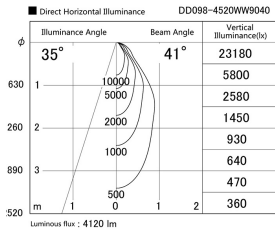

Item no. DD098-4520WW9040

Series Name: Φ 150 Spark

White Reflector

Installation	Recessed mount
Type	
Fixture wattage	44.3W
Beam angle	25 deg
Color Temp.	4000K
CRI	Ra>90
Luminous	4118 lm
Body	Die-cast aluminum alloy
Body finish	N/A
Trim finish	White
Reflector finish	White
IP Rate	IP20
Light source	COB module
Input Voltage	AC220~240V
Dimming Type	Non-Dimmable
Certificate	CE, CCC
Cut Hole	150mm

Height (Weight)	
65.3W	152 (1.5kg)
48.5W	152 (1.5kg)
44.3W	132 (1.3kg)
33.8W	132 (1.3kg)
30.3W	132 (1.3kg)
23.0W	102 (1.0kg)