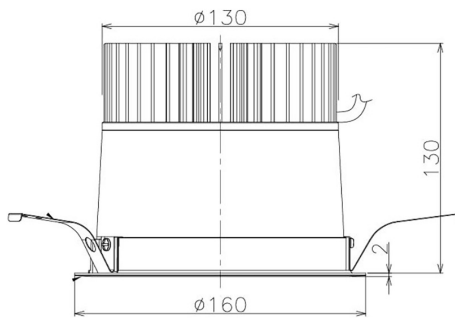

Item no. DD098-4520WW9040

Series Name: Φ 150 Spark

White Reflector

Installation	Recessed mount
Type	
Fixture wattage	44.3W
Beam angle	25 deg
Color Temp.	4000K
CRI	Ra>90
Luminous	4118 lm
Body	Die-cast aluminum alloy
Body finish	N/A
Trim finish	White
Reflector finish	White
IP Rate	IP20
Light source	COB module
Input Voltage	AC220~240V
Dimming Type	Non-Dimmable
Certificate	CE, CCC
Cut Hole	150mm

Height (Weight)	
65.3W	152 (1.5kg)
48.5W	152 (1.5kg)
44.3W	132 (1.3kg)
33.8W	132 (1.3kg)
30.3W	132 (1.3kg)
23.0W	102 (1.0kg)