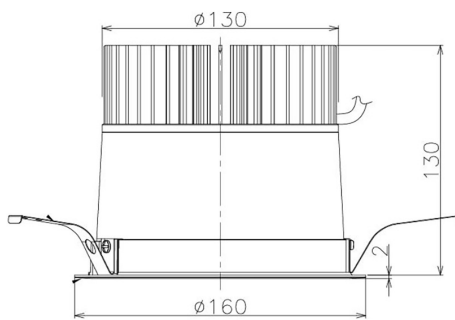

Item no. DD098-4540DW9027

Series Name: Φ 150 Spark

Dark Mirror Reflector

Installation	Recessed mount
Type	Φ 150 Spark
Fixture wattage	44.3W
Beam angle	59 deg
Color Temp.	2700K
CRI	Ra>90
Luminous	3417 lm
Body	Die-cast aluminum alloy
Body finish	N/A
Trim finish	White
Reflector finish	Dark Mirror
IP Rate	IP20
Light source	COB module
Input Voltage	AC220~240V
Dimming Type	Non-Dimmable
Certificate	CE, CCC
Cut Hole	150mm

Height (Weight)	
65.3W	152 (1.5kg)
48.5W	152 (1.5kg)
44.3W	132 (1.3kg)
33.8W	132 (1.3kg)
30.3W	132 (1.3kg)
23.0W	102 (1.0kg)