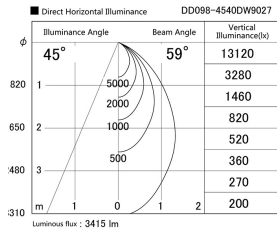

Item no. DD098-4540DW9027

Series Name: Φ 150 Spark

Dark Mirror Reflector

Installation	Recessed mount
Type	Φ 150 Spark
Fixture wattage	44.3W
Beam angle	59 deg
Color Temp.	2700K
CRI	Ra>90
Luminous	3417 lm
Body	Die-cast aluminum alloy
Body finish	N/A
Trim finish	White
Reflector finish	Dark Mirror
IP Rate	IP20
Light source	COB module
Input Voltage	AC220~240V
Dimming Type	Non-Dimmable
Certificate	CE, CCC
Cut Hole	150mm

Height (Weight)	
65.3W	152 (1.5kg)
48.5W	152 (1.5kg)
44.3W	132 (1.3kg)
33.8W	132 (1.3kg)
30.3W	132 (1.3kg)
23.0W	102 (1.0kg)