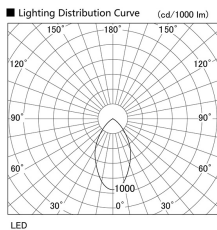

Item no. DD098-4540DW9027

Series Name: Φ 150 Spark

Dark Mirror Reflector

Installation	Recessed mount
Type	Φ 150 Spark
Fixture wattage	44.3W
Beam angle	59 deg
Color Temp.	2700K
CRI	Ra>90
Luminous	3417 lm
Body	Die-cast aluminum alloy
Body finish	N/A
Trim finish	White
Reflector finish	Dark Mirror
IP Rate	IP20
Light source	COB module
Input Voltage	AC220~240V
Dimming Type	Non-Dimmable
Certificate	CE, CCC
Cut Hole	150mm

Height (Weight)	
65.3W	152 (1.5kg)
48.5W	152 (1.5kg)
44.3W	132 (1.3kg)
33.8W	132 (1.3kg)
30.3W	132 (1.3kg)
23.0W	102 (1.0kg)