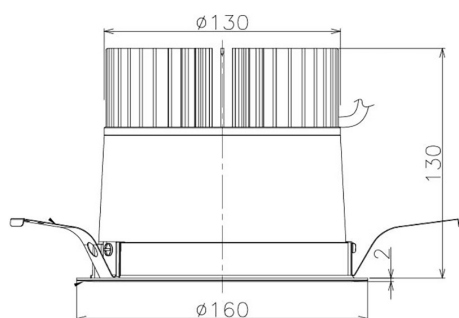

Item no. DD098-4540DW9030

Series Name: Φ 150 Spark

Dark Mirror Reflector

Installation	Recessed mount
Type	
Fixture wattage	44.3W
Beam angle	59 deg
Color Temp.	3000K
CRI	Ra>90
Luminous	3559 lm
Body	Die-cast aluminum alloy
Body finish	N/A
Trim finish	White
Reflector finish	Dark Mirror
IP Rate	IP20
Light source	COB module
Input Voltage	AC220~240V
Dimming Type	Non-Dimmable
Certificate	CE, CCC
Cut Hole	150mm

Height (Weight)	
65.3W	152 (1.5kg)
48.5W	152 (1.5kg)
44.3W	132 (1.3kg)
33.8W	132 (1.3kg)
30.3W	132 (1.3kg)
23.0W	102 (1.0kg)