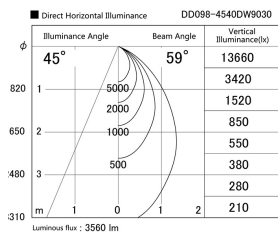

Item no. DD098-4540DW9030

Series Name: Φ 150 Spark

Dark Mirror Reflector

Installation	Recessed mount
Type	
Fixture wattage	44.3W
Beam angle	59 deg
Color Temp.	3000K
CRI	Ra>90
Luminous	3559 lm
Body	Die-cast aluminum alloy
Body finish	N/A
Trim finish	White
Reflector finish	Dark Mirror
IP Rate	IP20
Light source	COB module
Input Voltage	AC220~240V
Dimming Type	Non-Dimmable
Certificate	CE, CCC
Cut Hole	150mm

Height (Weight)	
65.3W	152 (1.5kg)
48.5W	152 (1.5kg)
44.3W	132 (1.3kg)
33.8W	132 (1.3kg)
30.3W	132 (1.3kg)
23.0W	102 (1.0kg)