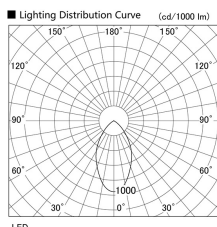

Item no. DD098-4540DW9030

Series Name: Φ 150 Spark

Dark Mirror Reflector

Installation	Recessed mount
Type	
Fixture wattage	44.3W
Beam angle	59 deg
Color Temp.	3000K
CRI	Ra>90
Luminous	3559 lm
Body	Die-cast aluminum alloy
Body finish	N/A
Trim finish	White
Reflector finish	Dark Mirror
IP Rate	IP20
Light source	COB module
Input Voltage	AC220~240V
Dimming Type	Non-Dimmable
Certificate	CE, CCC
Cut Hole	150mm

Height (Weight)	
65.3W	152 (1.5kg)
48.5W	152 (1.5kg)
44.3W	132 (1.3kg)
33.8W	132 (1.3kg)
30.3W	132 (1.3kg)
23.0W	102 (1.0kg)