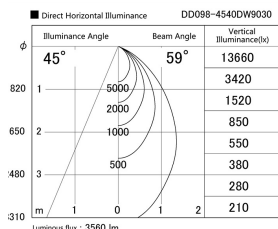

Item no. DD098-4540DW9030

Series Name: Φ 150 Spark

Dark Mirror Reflector

Installation	Recessed mount
Type	
Fixture wattage	44.3W
Beam angle	59 deg
Color Temp.	3000K
CRI	Ra>90
Luminous	3559 lm
Body	Die-cast aluminum alloy
Body finish	N/A
Trim finish	White
Reflector finish	Dark Mirror
IP Rate	IP20
Light source	COB module
Input Voltage	AC220~240V
Dimming Type	Non-Dimmable
Certificate	CE, CCC
Cut Hole	150mm

Height (Weight)	
65.3W	152 (1.5kg)
48.5W	152 (1.5kg)
44.3W	132 (1.3kg)
33.8W	132 (1.3kg)
30.3W	132 (1.3kg)
23.0W	102 (1.0kg)