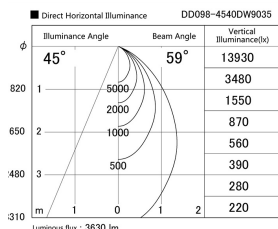

Item no. DD098-4540DW9035

Series Name: Φ 150 Spark

Dark Mirror Reflector

| | |
|------------------|-------------------------|
| Installation | Recessed mount |
| Type | Φ 150 Spark |
| Fixture wattage | 44.3W |
| Beam angle | 59 deg |
| Color Temp. | 3500K |
| CRI | Ra>90 |
| Luminous | 3630 lm |
| Body | Die-cast aluminum alloy |
| Body finish | N/A |
| Trim finish | White |
| Reflector finish | Dark Mirror |
| IP Rate | IP20 |
| Light source | COB module |
| Input Voltage | AC220~240V |
| Dimming Type | Non-Dimmable |
| Certificate | CE, CCC |
| Cut Hole | 150mm |

| Height (Weight) | |
|-----------------|-------------|
| 65.3W | 152 (1.5kg) |
| 48.5W | 152 (1.5kg) |
| 44.3W | 132 (1.3kg) |
| 33.8W | 132 (1.3kg) |
| 30.3W | 132 (1.3kg) |
| 23.0W | 102 (1.0kg) |