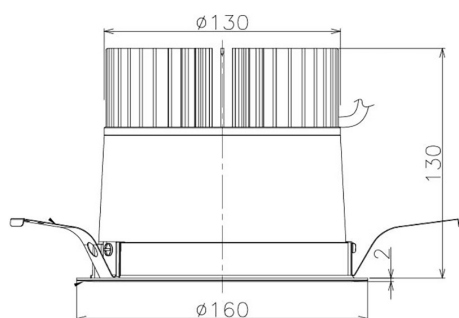

Item no. DD098-4540DW9035

Series Name: Φ 150 Spark

Dark Mirror Reflector

| | |
|------------------|-------------------------|
| Installation | Recessed mount |
| Type | Φ 150 Spark |
| Fixture wattage | 44.3W |
| Beam angle | 59 deg |
| Color Temp. | 3500K |
| CRI | Ra>90 |
| Luminous | 3630 lm |
| Body | Die-cast aluminum alloy |
| Body finish | N/A |
| Trim finish | White |
| Reflector finish | Dark Mirror |
| IP Rate | IP20 |
| Light source | COB module |
| Input Voltage | AC220~240V |
| Dimming Type | Non-Dimmable |
| Certificate | CE, CCC |
| Cut Hole | 150mm |

| Height (Weight) | |
|-----------------|-------------|
| 65.3W | 152 (1.5kg) |
| 48.5W | 152 (1.5kg) |
| 44.3W | 132 (1.3kg) |
| 33.8W | 132 (1.3kg) |
| 30.3W | 132 (1.3kg) |
| 23.0W | 102 (1.0kg) |