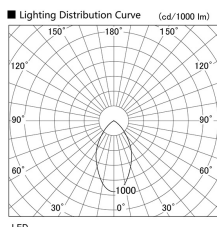

Item no. DD098-4540DW9035

Series Name: Φ 150 Spark

Dark Mirror Reflector

| | |
|------------------|-------------------------|
| Installation | Recessed mount |
| Type | Φ 150 Spark |
| Fixture wattage | 44.3W |
| Beam angle | 59 deg |
| Color Temp. | 3500K |
| CRI | Ra>90 |
| Luminous | 3630 lm |
| Body | Die-cast aluminum alloy |
| Body finish | N/A |
| Trim finish | White |
| Reflector finish | Dark Mirror |
| IP Rate | IP20 |
| Light source | COB module |
| Input Voltage | AC220~240V |
| Dimming Type | Non-Dimmable |
| Certificate | CE, CCC |
| Cut Hole | 150mm |

| Height (Weight) | |
|-----------------|-------------|
| 65.3W | 152 (1.5kg) |
| 48.5W | 152 (1.5kg) |
| 44.3W | 132 (1.3kg) |
| 33.8W | 132 (1.3kg) |
| 30.3W | 132 (1.3kg) |
| 23.0W | 102 (1.0kg) |