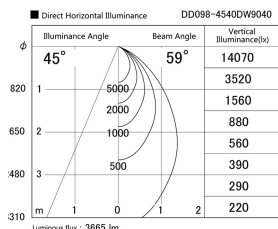

Item no. DD098-4540DW9040

Series Name: Φ 150 Spark

Dark Mirror Reflector

Installation	Recessed mount
Type	
Fixture wattage	44.3W
Beam angle	59 deg
Color Temp.	4000K
CRI	Ra>90
Luminous	3666 lm
Body	Die-cast aluminum alloy
Body finish	N/A
Trim finish	White
Reflector finish	Dark Mirror
IP Rate	IP20
Light source	COB module
Input Voltage	AC220~240V
Dimming Type	Non-Dimmable
Certificate	CE, CCC
Cut Hole	150mm

Height (Weight)	
65.3W	152 (1.5kg)
48.5W	152 (1.5kg)
44.3W	132 (1.3kg)
33.8W	132 (1.3kg)
30.3W	132 (1.3kg)
23.0W	102 (1.0kg)