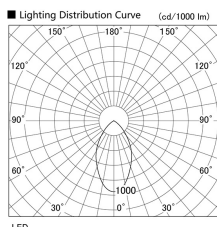

Item no. DD098-4540DW9040

Series Name: Φ 150 Spark

Dark Mirror Reflector

Installation	Recessed mount
Type	
Fixture wattage	44.3W
Beam angle	59 deg
Color Temp.	4000K
CRI	Ra>90
Luminous	3666 lm
Body	Die-cast aluminum alloy
Body finish	N/A
Trim finish	White
Reflector finish	Dark Mirror
IP Rate	IP20
Light source	COB module
Input Voltage	AC220~240V
Dimming Type	Non-Dimmable
Certificate	CE, CCC
Cut Hole	150mm

Height (Weight)	
65.3W	152 (1.5kg)
48.5W	152 (1.5kg)
44.3W	132 (1.3kg)
33.8W	132 (1.3kg)
30.3W	132 (1.3kg)
23.0W	102 (1.0kg)