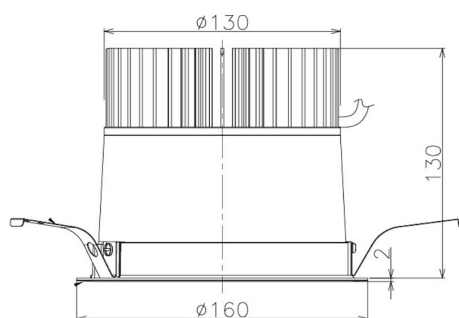

Item no. DD098-4540DW9040

Series Name: Φ 150 Spark

Dark Mirror Reflector

Installation	Recessed mount
Type	
Fixture wattage	44.3W
Beam angle	59 deg
Color Temp.	4000K
CRI	Ra>90
Luminous	3666 lm
Body	Die-cast aluminum alloy
Body finish	N/A
Trim finish	White
Reflector finish	Dark Mirror
IP Rate	IP20
Light source	COB module
Input Voltage	AC220~240V
Dimming Type	Non-Dimmable
Certificate	CE, CCC
Cut Hole	150mm

Height (Weight)	
65.3W	152 (1.5kg)
48.5W	152 (1.5kg)
44.3W	132 (1.3kg)
33.8W	132 (1.3kg)
30.3W	132 (1.3kg)
23.0W	102 (1.0kg)