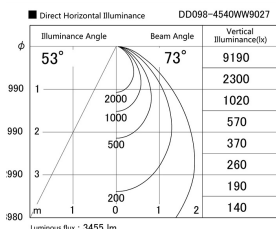

Item no. DD098-4540WW9027

Series Name: Φ 150 Spark

White Reflector

Installation	Recessed mount
Type	Φ 150 Spark
Fixture wattage	44.3W
Beam angle	59 deg
Color Temp.	2700K
CRI	Ra>90
Luminous	3455 lm
Body	Die-cast aluminum alloy
Body finish	N/A
Trim finish	White
Reflector finish	White
IP Rate	IP20
Light source	COB module
Input Voltage	AC220~240V
Dimming Type	Non-Dimmable
Certificate	CE, CCC
Cut Hole	150mm

Height (Weight)	
65.3W	152 (1.5kg)
48.5W	152 (1.5kg)
44.3W	132 (1.3kg)
33.8W	132 (1.3kg)
30.3W	132 (1.3kg)
23.0W	102 (1.0kg)