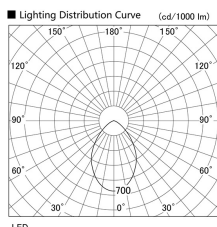

Item no. DD098-4540WW9027

Series Name:  $\Phi$ 150 Spark

White Reflector

Installation	Recessed mount
Type	
Fixture wattage	44.3W
Beam angle	59 deg
Color Temp.	2700K
CRI	Ra>90
Luminous	3455 lm
Body	Die-cast aluminum alloy
Body finish	N/A
Trim finish	White
Reflector finish	White
IP Rate	IP20
Light source	COB module
Input Voltage	AC220~240V
Dimming Type	Non-Dimmable
Certificate	CE, CCC
Cut Hole	150mm

Height (Weight)	
65.3W	152 (1.5kg)
48.5W	152 (1.5kg)
44.3W	132 (1.3kg)
33.8W	132 (1.3kg)
30.3W	132 (1.3kg)
23.0W	102 (1.0kg)