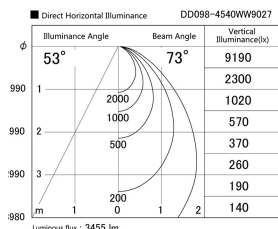

Item no. DD098-4540WW9027

Series Name:  $\Phi$ 150 Spark

White Reflector

Installation	Recessed mount
Type	
Fixture wattage	44.3W
Beam angle	59 deg
Color Temp.	2700K
CRI	Ra>90
Luminous	3455 lm
Body	Die-cast aluminum alloy
Body finish	N/A
Trim finish	White
Reflector finish	White
IP Rate	IP20
Light source	COB module
Input Voltage	AC220~240V
Dimming Type	Non-Dimmable
Certificate	CE, CCC
Cut Hole	150mm

Height (Weight)	
65.3W	152 (1.5kg)
48.5W	152 (1.5kg)
44.3W	132 (1.3kg)
33.8W	132 (1.3kg)
30.3W	132 (1.3kg)
23.0W	102 (1.0kg)