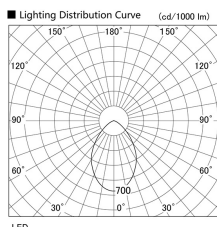

Item no. DD098-4540WW9027

Series Name: Φ 150 Spark

White Reflector

Installation	Recessed mount
Type	Φ 150 Spark
Fixture wattage	44.3W
Beam angle	59 deg
Color Temp.	2700K
CRI	Ra>90
Luminous	3455 lm
Body	Die-cast aluminum alloy
Body finish	N/A
Trim finish	White
Reflector finish	White
IP Rate	IP20
Light source	COB module
Input Voltage	AC220~240V
Dimming Type	Non-Dimmable
Certificate	CE, CCC
Cut Hole	150mm

Height (Weight)	
65.3W	152 (1.5kg)
48.5W	152 (1.5kg)
44.3W	132 (1.3kg)
33.8W	132 (1.3kg)
30.3W	132 (1.3kg)
23.0W	102 (1.0kg)