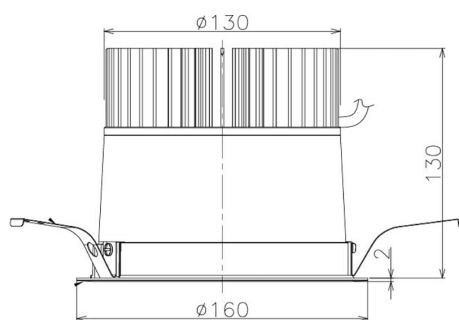

Item no. DD098-4540WW9027

Series Name:  $\Phi$ 150 Spark

White Reflector

Installation	Recessed mount
Type	
Fixture wattage	44.3W
Beam angle	59 deg
Color Temp.	2700K
CRI	Ra>90
Luminous	3455 lm
Body	Die-cast aluminum alloy
Body finish	N/A
Trim finish	White
Reflector finish	White
IP Rate	IP20
Light source	COB module
Input Voltage	AC220~240V
Dimming Type	Non-Dimmable
Certificate	CE, CCC
Cut Hole	150mm

Height (Weight)	
65.3W	152 (1.5kg)
48.5W	152 (1.5kg)
44.3W	132 (1.3kg)
33.8W	132 (1.3kg)
30.3W	132 (1.3kg)
23.0W	102 (1.0kg)