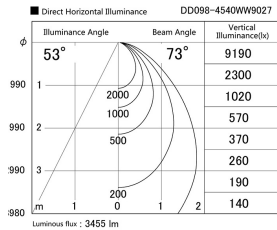

Item no. DD098-4540WW9027

Series Name: Φ 150 Spark

White Reflector

Installation	Recessed mount
Type	
Fixture wattage	44.3W
Beam angle	59 deg
Color Temp.	2700K
CRI	Ra>90
Luminous	3455 lm
Body	Die-cast aluminum alloy
Body finish	N/A
Trim finish	White
Reflector finish	White
IP Rate	IP20
Light source	COB module
Input Voltage	AC220~240V
Dimming Type	Non-Dimmable
Certificate	CE, CCC
Cut Hole	150mm

Height (Weight)	
65.3W	152 (1.5kg)
48.5W	152 (1.5kg)
44.3W	132 (1.3kg)
33.8W	132 (1.3kg)
30.3W	132 (1.3kg)
23.0W	102 (1.0kg)