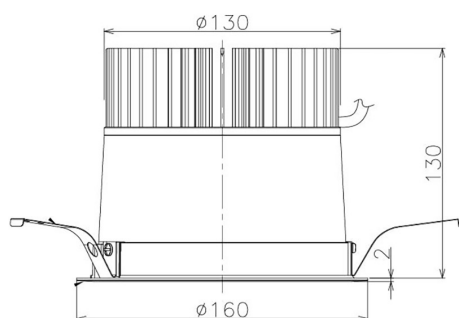

Item no. DD098-4540WW9027

Series Name: Φ 150 Spark

White Reflector

Installation	Recessed mount
Type	Φ 150 Spark
Fixture wattage	44.3W
Beam angle	59 deg
Color Temp.	2700K
CRI	Ra>90
Luminous	3455 lm
Body	Die-cast aluminum alloy
Body finish	N/A
Trim finish	White
Reflector finish	White
IP Rate	IP20
Light source	COB module
Input Voltage	AC220~240V
Dimming Type	Non-Dimmable
Certificate	CE, CCC
Cut Hole	150mm

Height (Weight)	
65.3W	152 (1.5kg)
48.5W	152 (1.5kg)
44.3W	132 (1.3kg)
33.8W	132 (1.3kg)
30.3W	132 (1.3kg)
23.0W	102 (1.0kg)