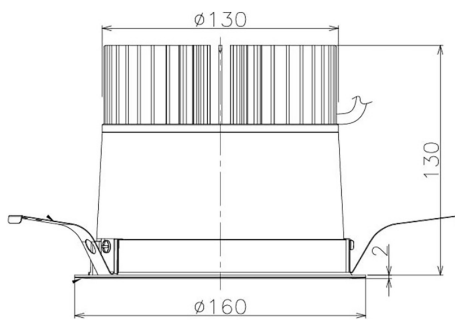

Item no. DD098-4540WW9027

Series Name: Φ 150 Spark

White Reflector

Installation	Recessed mount
Type	
Fixture wattage	44.3W
Beam angle	59 deg
Color Temp.	2700K
CRI	Ra>90
Luminous	3455 lm
Body	Die-cast aluminum alloy
Body finish	N/A
Trim finish	White
Reflector finish	White
IP Rate	IP20
Light source	COB module
Input Voltage	AC220~240V
Dimming Type	Non-Dimmable
Certificate	CE, CCC
Cut Hole	150mm

Height (Weight)	
65.3W	152 (1.5kg)
48.5W	152 (1.5kg)
44.3W	132 (1.3kg)
33.8W	132 (1.3kg)
30.3W	132 (1.3kg)
23.0W	102 (1.0kg)