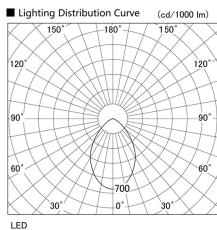

Item no. DD098-4540WW9027

Series Name: Φ 150 Spark

White Reflector

Installation	Recessed mount
Type	
Fixture wattage	44.3W
Beam angle	59 deg
Color Temp.	2700K
CRI	Ra>90
Luminous	3455 lm
Body	Die-cast aluminum alloy
Body finish	N/A
Trim finish	White
Reflector finish	White
IP Rate	IP20
Light source	COB module
Input Voltage	AC220~240V
Dimming Type	Non-Dimmable
Certificate	CE, CCC
Cut Hole	150mm

Height (Weight)	
65.3W	152 (1.5kg)
48.5W	152 (1.5kg)
44.3W	132 (1.3kg)
33.8W	132 (1.3kg)
30.3W	132 (1.3kg)
23.0W	102 (1.0kg)