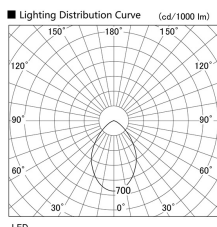

Item no. DD098-4540WW9030

Series Name: Φ 150 Spark

White Reflector

Installation	Recessed mount
Type	Φ 150 Spark
Fixture wattage	44.3W
Beam angle	59 deg
Color Temp.	3000K
CRI	Ra>90
Luminous	3599 lm
Body	Die-cast aluminum alloy
Body finish	N/A
Trim finish	White
Reflector finish	White
IP Rate	IP20
Light source	COB module
Input Voltage	AC220~240V
Dimming Type	Non-Dimmable
Certificate	CE, CCC
Cut Hole	150mm

Height (Weight)	
65.3W	152 (1.5kg)
48.5W	152 (1.5kg)
44.3W	132 (1.3kg)
33.8W	132 (1.3kg)
30.3W	132 (1.3kg)
23.0W	102 (1.0kg)