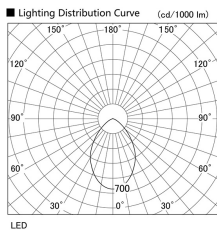

Item no. DD098-4540WW9030

Series Name: Φ 150 Spark

White Reflector

Installation	Recessed mount
Type	
Fixture wattage	44.3W
Beam angle	59 deg
Color Temp.	3000K
CRI	Ra>90
Luminous	3599 lm
Body	Die-cast aluminum alloy
Body finish	N/A
Trim finish	White
Reflector finish	White
IP Rate	IP20
Light source	COB module
Input Voltage	AC220~240V
Dimming Type	Non-Dimmable
Certificate	CE, CCC
Cut Hole	150mm

Height (Weight)	
65.3W	152 (1.5kg)
48.5W	152 (1.5kg)
44.3W	132 (1.3kg)
33.8W	132 (1.3kg)
30.3W	132 (1.3kg)
23.0W	102 (1.0kg)