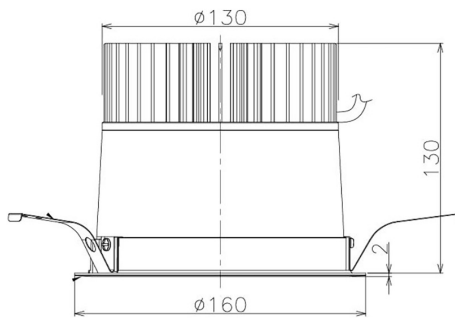

Item no. DD098-4540WW9030

Series Name: Φ 150 Spark

White Reflector

Installation	Recessed mount
Type	
Fixture wattage	44.3W
Beam angle	59 deg
Color Temp.	3000K
CRI	Ra>90
Luminous	3599 lm
Body	Die-cast aluminum alloy
Body finish	N/A
Trim finish	White
Reflector finish	White
IP Rate	IP20
Light source	COB module
Input Voltage	AC220~240V
Dimming Type	Non-Dimmable
Certificate	CE, CCC
Cut Hole	150mm

Height (Weight)	
65.3W	152 (1.5kg)
48.5W	152 (1.5kg)
44.3W	132 (1.3kg)
33.8W	132 (1.3kg)
30.3W	132 (1.3kg)
23.0W	102 (1.0kg)