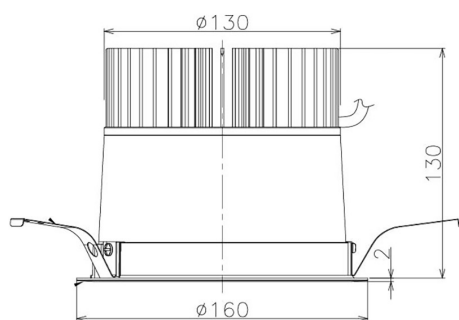

Item no. DD098-4540WW9030

Series Name: Φ 150 Spark

White Reflector

Installation	Recessed mount
Type	Φ 150 Spark
Fixture wattage	44.3W
Beam angle	59 deg
Color Temp.	3000K
CRI	Ra>90
Luminous	3599 lm
Body	Die-cast aluminum alloy
Body finish	N/A
Trim finish	White
Reflector finish	White
IP Rate	IP20
Light source	COB module
Input Voltage	AC220~240V
Dimming Type	Non-Dimmable
Certificate	CE, CCC
Cut Hole	150mm

Height (Weight)	
65.3W	152 (1.5kg)
48.5W	152 (1.5kg)
44.3W	132 (1.3kg)
33.8W	132 (1.3kg)
30.3W	132 (1.3kg)
23.0W	102 (1.0kg)