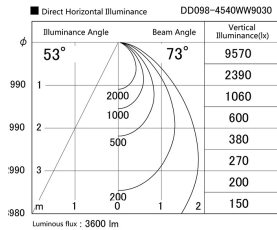

Item no. DD098-4540WW9030

Series Name: Φ 150 Spark

White Reflector

Installation	Recessed mount
Type	
Fixture wattage	44.3W
Beam angle	59 deg
Color Temp.	3000K
CRI	Ra>90
Luminous	3599 lm
Body	Die-cast aluminum alloy
Body finish	N/A
Trim finish	White
Reflector finish	White
IP Rate	IP20
Light source	COB module
Input Voltage	AC220~240V
Dimming Type	Non-Dimmable
Certificate	CE, CCC
Cut Hole	150mm

Height (Weight)	
65.3W	152 (1.5kg)
48.5W	152 (1.5kg)
44.3W	132 (1.3kg)
33.8W	132 (1.3kg)
30.3W	132 (1.3kg)
23.0W	102 (1.0kg)