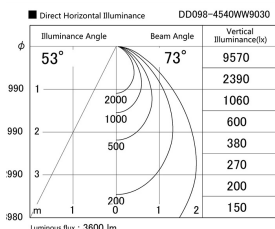

Item no. DD098-4540WW9030

Series Name: Φ 150 Spark

White Reflector

Installation	Recessed mount
Type	Φ 150 Spark
Fixture wattage	44.3W
Beam angle	59 deg
Color Temp.	3000K
CRI	Ra>90
Luminous	3599 lm
Body	Die-cast aluminum alloy
Body finish	N/A
Trim finish	White
Reflector finish	White
IP Rate	IP20
Light source	COB module
Input Voltage	AC220~240V
Dimming Type	Non-Dimmable
Certificate	CE, CCC
Cut Hole	150mm

Height (Weight)	
65.3W	152 (1.5kg)
48.5W	152 (1.5kg)
44.3W	132 (1.3kg)
33.8W	132 (1.3kg)
30.3W	132 (1.3kg)
23.0W	102 (1.0kg)