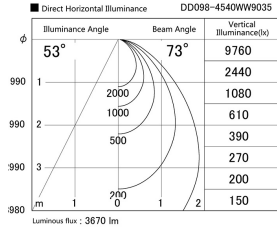

Item no. DD098-4540WW9035

Series Name:  $\Phi$ 150 Spark

White Reflector

Installation	Recessed mount
Type	$\Phi$ 150 Spark
Fixture wattage	44.3W
Beam angle	59 deg
Color Temp.	3500K
CRI	Ra>90
Luminous	3671 lm
Body	Die-cast aluminum alloy
Body finish	N/A
Trim finish	White
Reflector finish	White
IP Rate	IP20
Light source	COB module
Input Voltage	AC220~240V
Dimming Type	Non-Dimmable
Certificate	CE, CCC
Cut Hole	150mm

Height (Weight)	
65.3W	152 (1.5kg)
48.5W	152 (1.5kg)
44.3W	132 (1.3kg)
33.8W	132 (1.3kg)
30.3W	132 (1.3kg)
23.0W	102 (1.0kg)