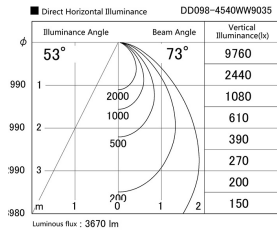

Item no. DD098-4540WW9035

Series Name: Φ 150 Spark

White Reflector

Installation	Recessed mount
Type	
Fixture wattage	44.3W
Beam angle	59 deg
Color Temp.	3500K
CRI	Ra>90
Luminous	3671 lm
Body	Die-cast aluminum alloy
Body finish	N/A
Trim finish	White
Reflector finish	White
IP Rate	IP20
Light source	COB module
Input Voltage	AC220~240V
Dimming Type	Non-Dimmable
Certificate	CE, CCC
Cut Hole	150mm

Height (Weight)	
65.3W	152 (1.5kg)
48.5W	152 (1.5kg)
44.3W	132 (1.3kg)
33.8W	132 (1.3kg)
30.3W	132 (1.3kg)
23.0W	102 (1.0kg)