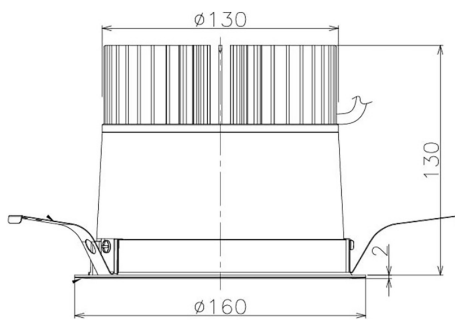

Item no. DD098-4540WW9035

Series Name: Φ 150 Spark

White Reflector

Installation	Recessed mount
Type	
Fixture wattage	44.3W
Beam angle	59 deg
Color Temp.	3500K
CRI	Ra>90
Luminous	3671 lm
Body	Die-cast aluminum alloy
Body finish	N/A
Trim finish	White
Reflector finish	White
IP Rate	IP20
Light source	COB module
Input Voltage	AC220~240V
Dimming Type	Non-Dimmable
Certificate	CE, CCC
Cut Hole	150mm

Height (Weight)	
65.3W	152 (1.5kg)
48.5W	152 (1.5kg)
44.3W	132 (1.3kg)
33.8W	132 (1.3kg)
30.3W	132 (1.3kg)
23.0W	102 (1.0kg)