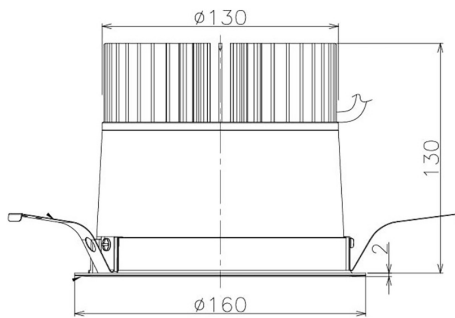

Item no. DD098-4540WW9035

Series Name:  $\Phi$ 150 Spark

White Reflector

Installation	Recessed mount
Type	$\Phi$ 150 Spark
Fixture wattage	44.3W
Beam angle	59 deg
Color Temp.	3500K
CRI	Ra>90
Luminous	3671 lm
Body	Die-cast aluminum alloy
Body finish	N/A
Trim finish	White
Reflector finish	White
IP Rate	IP20
Light source	COB module
Input Voltage	AC220~240V
Dimming Type	Non-Dimmable
Certificate	CE, CCC
Cut Hole	150mm

Height (Weight)	
65.3W	152 (1.5kg)
48.5W	152 (1.5kg)
44.3W	132 (1.3kg)
33.8W	132 (1.3kg)
30.3W	132 (1.3kg)
23.0W	102 (1.0kg)