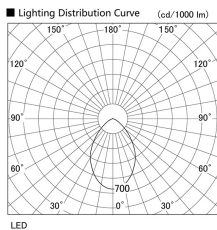

Item no. DD098-4540WW9035

Series Name: Φ 150 Spark

White Reflector

Installation	Recessed mount
Type	
Fixture wattage	44.3W
Beam angle	59 deg
Color Temp.	3500K
CRI	Ra>90
Luminous	3671 lm
Body	Die-cast aluminum alloy
Body finish	N/A
Trim finish	White
Reflector finish	White
IP Rate	IP20
Light source	COB module
Input Voltage	AC220~240V
Dimming Type	Non-Dimmable
Certificate	CE, CCC
Cut Hole	150mm

Height (Weight)	
65.3W	152 (1.5kg)
48.5W	152 (1.5kg)
44.3W	132 (1.3kg)
33.8W	132 (1.3kg)
30.3W	132 (1.3kg)
23.0W	102 (1.0kg)