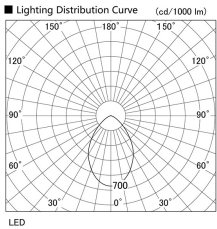

Item no. DD098-4540WW9035

Series Name:  $\Phi$ 150 Spark

White Reflector

Installation	Recessed mount
Type	$\Phi$ 150 Spark
Fixture wattage	44.3W
Beam angle	59 deg
Color Temp.	3500K
CRI	Ra>90
Luminous	3671 lm
Body	Die-cast aluminum alloy
Body finish	N/A
Trim finish	White
Reflector finish	White
IP Rate	IP20
Light source	COB module
Input Voltage	AC220~240V
Dimming Type	Non-Dimmable
Certificate	CE, CCC
Cut Hole	150mm

Height (Weight)	
65.3W	152 (1.5kg)
48.5W	152 (1.5kg)
44.3W	132 (1.3kg)
33.8W	132 (1.3kg)
30.3W	132 (1.3kg)
23.0W	102 (1.0kg)