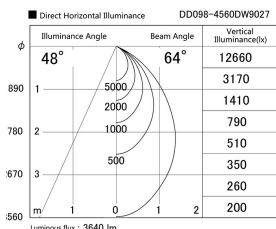

Item no. DD098-4560DW9027

Series Name: Φ 150 Spark

Dark Mirror Reflector

Installation	Recessed mount
Type	Φ 150 Spark
Fixture wattage	44.3W
Beam angle	64 deg
Color Temp.	2700K
CRI	Ra>90
Luminous	3638 lm
Body	Die-cast aluminum alloy
Body finish	N/A
Trim finish	White
Reflector finish	Dark Mirror
IP Rate	IP20
Light source	COB module
Input Voltage	AC220~240V
Dimming Type	Non-Dimmable
Certificate	CE, CCC
Cut Hole	150mm

Height (Weight)	
65.3W	152 (1.5kg)
48.5W	152 (1.5kg)
44.3W	132 (1.3kg)
33.8W	132 (1.3kg)
30.3W	132 (1.3kg)
23.0W	102 (1.0kg)