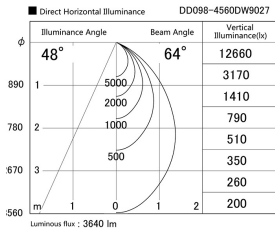

Item no. DD098-4560DW9027

Series Name: Φ 150 Spark

Dark Mirror Reflector

Installation	Recessed mount
Type	
Fixture wattage	44.3W
Beam angle	64 deg
Color Temp.	2700K
CRI	Ra>90
Luminous	3638 lm
Body	Die-cast aluminum alloy
Body finish	N/A
Trim finish	White
Reflector finish	Dark Mirror
IP Rate	IP20
Light source	COB module
Input Voltage	AC220~240V
Dimming Type	Non-Dimmable
Certificate	CE, CCC
Cut Hole	150mm

Height (Weight)	
65.3W	152 (1.5kg)
48.5W	152 (1.5kg)
44.3W	132 (1.3kg)
33.8W	132 (1.3kg)
30.3W	132 (1.3kg)
23.0W	102 (1.0kg)