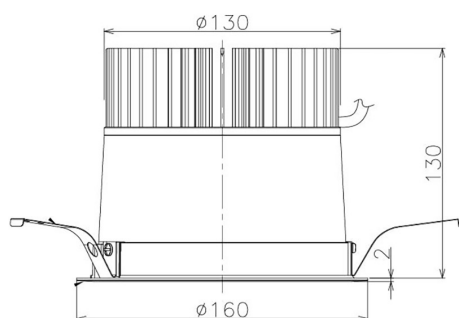

Item no. DD098-4560DW9027

Series Name: Φ 150 Spark

Dark Mirror Reflector

Installation	Recessed mount
Type	Φ 150 Spark
Fixture wattage	44.3W
Beam angle	64 deg
Color Temp.	2700K
CRI	Ra>90
Luminous	3638 lm
Body	Die-cast aluminum alloy
Body finish	N/A
Trim finish	White
Reflector finish	Dark Mirror
IP Rate	IP20
Light source	COB module
Input Voltage	AC220~240V
Dimming Type	Non-Dimmable
Certificate	CE, CCC
Cut Hole	150mm

Height (Weight)	
65.3W	152 (1.5kg)
48.5W	152 (1.5kg)
44.3W	132 (1.3kg)
33.8W	132 (1.3kg)
30.3W	132 (1.3kg)
23.0W	102 (1.0kg)