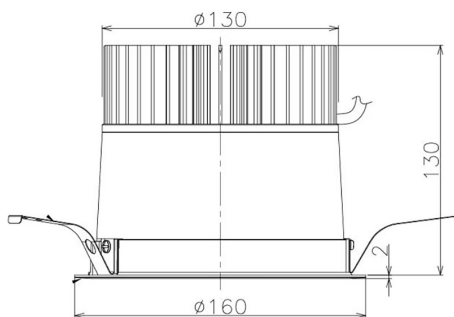

Item no. DD098-4560DW9027

Series Name: Φ 150 Spark

Dark Mirror Reflector

Installation	Recessed mount
Type	
Fixture wattage	44.3W
Beam angle	64 deg
Color Temp.	2700K
CRI	Ra>90
Luminous	3638 lm
Body	Die-cast aluminum alloy
Body finish	N/A
Trim finish	White
Reflector finish	Dark Mirror
IP Rate	IP20
Light source	COB module
Input Voltage	AC220~240V
Dimming Type	Non-Dimmable
Certificate	CE, CCC
Cut Hole	150mm

Height (Weight)	
65.3W	152 (1.5kg)
48.5W	152 (1.5kg)
44.3W	132 (1.3kg)
33.8W	132 (1.3kg)
30.3W	132 (1.3kg)
23.0W	102 (1.0kg)