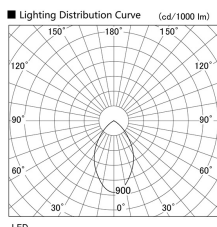

Item no. DD098-4560DW9027

Series Name: Φ 150 Spark

Dark Mirror Reflector

Installation	Recessed mount
Type	Φ 150 Spark
Fixture wattage	44.3W
Beam angle	64 deg
Color Temp.	2700K
CRI	Ra>90
Luminous	3638 lm
Body	Die-cast aluminum alloy
Body finish	N/A
Trim finish	White
Reflector finish	Dark Mirror
IP Rate	IP20
Light source	COB module
Input Voltage	AC220~240V
Dimming Type	Non-Dimmable
Certificate	CE, CCC
Cut Hole	150mm

Height (Weight)	
65.3W	152 (1.5kg)
48.5W	152 (1.5kg)
44.3W	132 (1.3kg)
33.8W	132 (1.3kg)
30.3W	132 (1.3kg)
23.0W	102 (1.0kg)