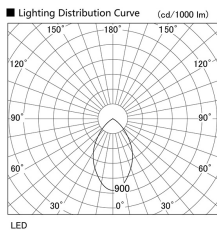

Item no. DD098-4560DW9027

Series Name: Φ 150 Spark

Dark Mirror Reflector

Installation	Recessed mount
Type	
Fixture wattage	44.3W
Beam angle	64 deg
Color Temp.	2700K
CRI	Ra>90
Luminous	3638 lm
Body	Die-cast aluminum alloy
Body finish	N/A
Trim finish	White
Reflector finish	Dark Mirror
IP Rate	IP20
Light source	COB module
Input Voltage	AC220~240V
Dimming Type	Non-Dimmable
Certificate	CE, CCC
Cut Hole	150mm

Height (Weight)	
65.3W	152 (1.5kg)
48.5W	152 (1.5kg)
44.3W	132 (1.3kg)
33.8W	132 (1.3kg)
30.3W	132 (1.3kg)
23.0W	102 (1.0kg)