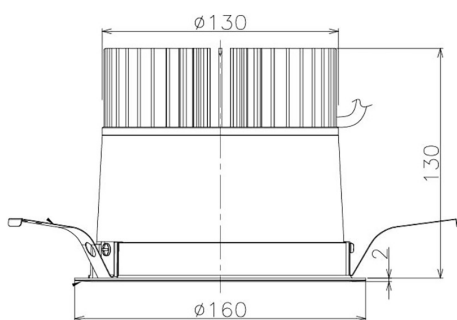

Item no. DD098-4560DW9030

Series Name: Φ 150 Spark

Dark Mirror Reflector

Installation	Recessed mount
Type	Φ 150 Spark
Fixture wattage	44.3W
Beam angle	64 deg
Color Temp.	3000K
CRI	Ra>90
Luminous	3790 lm
Body	Die-cast aluminum alloy
Body finish	N/A
Trim finish	White
Reflector finish	Dark Mirror
IP Rate	IP20
Light source	COB module
Input Voltage	AC220~240V
Dimming Type	Non-Dimmable
Certificate	CE, CCC
Cut Hole	150mm

Height (Weight)	
65.3W	152 (1.5kg)
48.5W	152 (1.5kg)
44.3W	132 (1.3kg)
33.8W	132 (1.3kg)
30.3W	132 (1.3kg)
23.0W	102 (1.0kg)