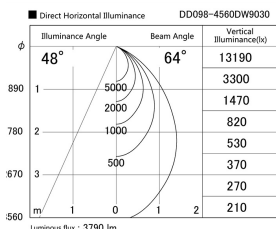

Item no. DD098-4560DW9030

Series Name: Φ 150 Spark

Dark Mirror Reflector

Installation	Recessed mount
Type	Φ 150 Spark
Fixture wattage	44.3W
Beam angle	64 deg
Color Temp.	3000K
CRI	Ra>90
Luminous	3790 lm
Body	Die-cast aluminum alloy
Body finish	N/A
Trim finish	White
Reflector finish	Dark Mirror
IP Rate	IP20
Light source	COB module
Input Voltage	AC220~240V
Dimming Type	Non-Dimmable
Certificate	CE, CCC
Cut Hole	150mm

Height (Weight)	
65.3W	152 (1.5kg)
48.5W	152 (1.5kg)
44.3W	132 (1.3kg)
33.8W	132 (1.3kg)
30.3W	132 (1.3kg)
23.0W	102 (1.0kg)