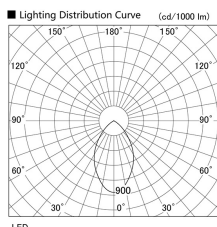

Item no. DD098-4560DW9030

Series Name: Φ 150 Spark

Dark Mirror Reflector

Installation	Recessed mount
Type	
Fixture wattage	44.3W
Beam angle	64 deg
Color Temp.	3000K
CRI	Ra>90
Luminous	3790 lm
Body	Die-cast aluminum alloy
Body finish	N/A
Trim finish	White
Reflector finish	Dark Mirror
IP Rate	IP20
Light source	COB module
Input Voltage	AC220~240V
Dimming Type	Non-Dimmable
Certificate	CE, CCC
Cut Hole	150mm

Height (Weight)	
65.3W	152 (1.5kg)
48.5W	152 (1.5kg)
44.3W	132 (1.3kg)
33.8W	132 (1.3kg)
30.3W	132 (1.3kg)
23.0W	102 (1.0kg)