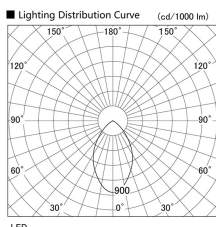

Item no. DD098-4560DW9030

Series Name: Φ 150 Spark

Dark Mirror Reflector

Installation	Recessed mount
Type	Φ 150 Spark
Fixture wattage	44.3W
Beam angle	64 deg
Color Temp.	3000K
CRI	Ra>90
Luminous	3790 lm
Body	Die-cast aluminum alloy
Body finish	N/A
Trim finish	White
Reflector finish	Dark Mirror
IP Rate	IP20
Light source	COB module
Input Voltage	AC220~240V
Dimming Type	Non-Dimmable
Certificate	CE, CCC
Cut Hole	150mm

Height (Weight)	
65.3W	152 (1.5kg)
48.5W	152 (1.5kg)
44.3W	132 (1.3kg)
33.8W	132 (1.3kg)
30.3W	132 (1.3kg)
23.0W	102 (1.0kg)