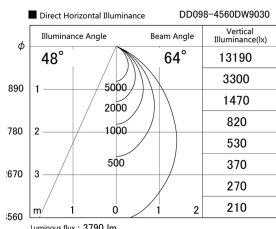

Item no. DD098-4560DW9030

Series Name: Φ 150 Spark

Dark Mirror Reflector

Installation	Recessed mount
Type	
Fixture wattage	44.3W
Beam angle	64 deg
Color Temp.	3000K
CRI	Ra>90
Luminous	3790 lm
Body	Die-cast aluminum alloy
Body finish	N/A
Trim finish	White
Reflector finish	Dark Mirror
IP Rate	IP20
Light source	COB module
Input Voltage	AC220~240V
Dimming Type	Non-Dimmable
Certificate	CE, CCC
Cut Hole	150mm

Height (Weight)	
65.3W	152 (1.5kg)
48.5W	152 (1.5kg)
44.3W	132 (1.3kg)
33.8W	132 (1.3kg)
30.3W	132 (1.3kg)
23.0W	102 (1.0kg)