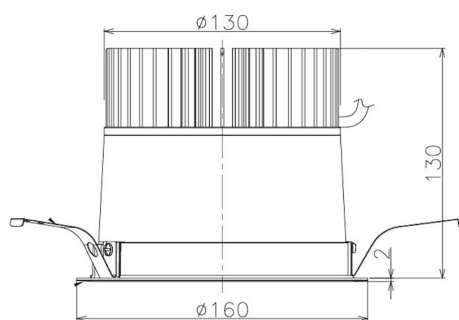

Item no. DD098-4560DW9030

Series Name: Φ 150 Spark

Dark Mirror Reflector

Installation	Recessed mount
Type	
Fixture wattage	44.3W
Beam angle	64 deg
Color Temp.	3000K
CRI	Ra>90
Luminous	3790 lm
Body	Die-cast aluminum alloy
Body finish	N/A
Trim finish	White
Reflector finish	Dark Mirror
IP Rate	IP20
Light source	COB module
Input Voltage	AC220~240V
Dimming Type	Non-Dimmable
Certificate	CE, CCC
Cut Hole	150mm

Height (Weight)	
65.3W	152 (1.5kg)
48.5W	152 (1.5kg)
44.3W	132 (1.3kg)
33.8W	132 (1.3kg)
30.3W	132 (1.3kg)
23.0W	102 (1.0kg)