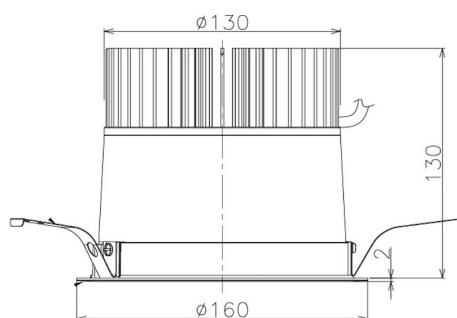

Item no. DD098-4560DW9035

Series Name: Φ 150 Spark

Dark Mirror Reflector

Installation	Recessed mount
Type	
Fixture wattage	44.3W
Beam angle	64 deg
Color Temp.	3500K
CRI	Ra>90
Luminous	3866 lm
Body	Die-cast aluminum alloy
Body finish	N/A
Trim finish	White
Reflector finish	Dark Mirror
IP Rate	IP20
Light source	COB module
Input Voltage	AC220~240V
Dimming Type	Non-Dimmable
Certificate	CE, CCC
Cut Hole	150mm

Height (Weight)	
65.3W	152 (1.5kg)
48.5W	152 (1.5kg)
44.3W	132 (1.3kg)
33.8W	132 (1.3kg)
30.3W	132 (1.3kg)
23.0W	102 (1.0kg)