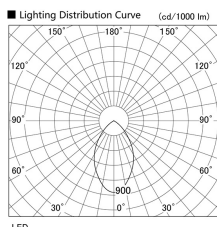

Item no. DD098-4560DW9035

Series Name: Φ 150 Spark

Dark Mirror Reflector

Installation	Recessed mount
Type	
Fixture wattage	44.3W
Beam angle	64 deg
Color Temp.	3500K
CRI	Ra>90
Luminous	3866 lm
Body	Die-cast aluminum alloy
Body finish	N/A
Trim finish	White
Reflector finish	Dark Mirror
IP Rate	IP20
Light source	COB module
Input Voltage	AC220~240V
Dimming Type	Non-Dimmable
Certificate	CE, CCC
Cut Hole	150mm

Height (Weight)	
65.3W	152 (1.5kg)
48.5W	152 (1.5kg)
44.3W	132 (1.3kg)
33.8W	132 (1.3kg)
30.3W	132 (1.3kg)
23.0W	102 (1.0kg)