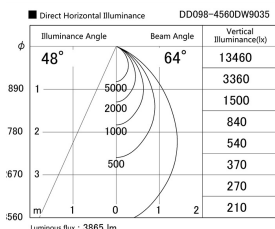

Item no. DD098-4560DW9035

Series Name: Φ 150 Spark

Dark Mirror Reflector

Installation	Recessed mount
Type	
Fixture wattage	44.3W
Beam angle	64 deg
Color Temp.	3500K
CRI	Ra>90
Luminous	3866 lm
Body	Die-cast aluminum alloy
Body finish	N/A
Trim finish	White
Reflector finish	Dark Mirror
IP Rate	IP20
Light source	COB module
Input Voltage	AC220~240V
Dimming Type	Non-Dimmable
Certificate	CE, CCC
Cut Hole	150mm

Height (Weight)	
65.3W	152 (1.5kg)
48.5W	152 (1.5kg)
44.3W	132 (1.3kg)
33.8W	132 (1.3kg)
30.3W	132 (1.3kg)
23.0W	102 (1.0kg)